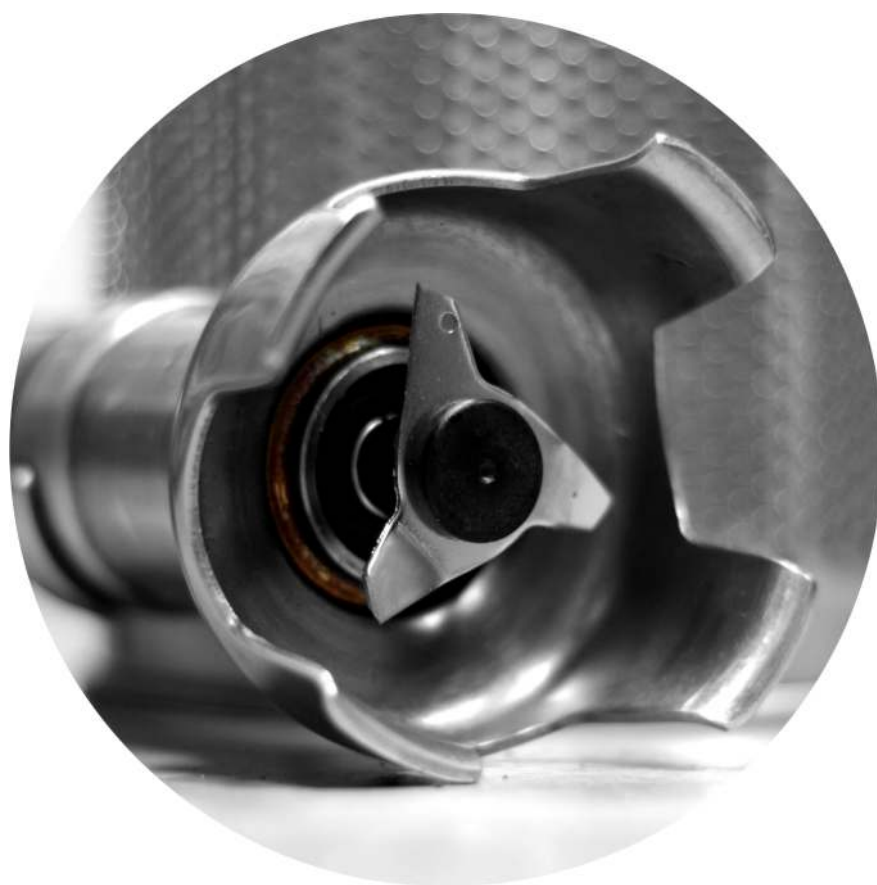

salad spinner

toothed wheels

1

2

3

Pos.	Part no.	teeth	shaft intake ø (mm)	ø (mm)	tooth width (mm)	material	suitable for	equiv. no.
1	698255	12	14	41	19	plastic	Dynamic	2808
2	698256	12/30	14	41,5/95	14/19	plastic	Dynamic	2815.1
3	698254	30	14	95	14	plastic	Dynamic	2806

www.gastroparts.pl

GASTROPARTS Sp. J.

Klonowica 37
87-100 Toruń
tel. +48 56 657 00 68
fax +48 56 657 00 67
gastroparts@gastroparts.pl