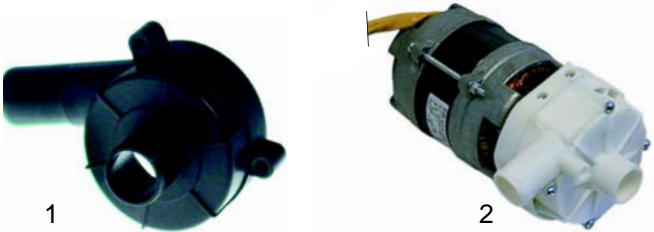

Pumps

Item	Order	Description	Model	OEM
1	500039	190W, 230V		841104
2	500028	0,15 HP, 230V		841145