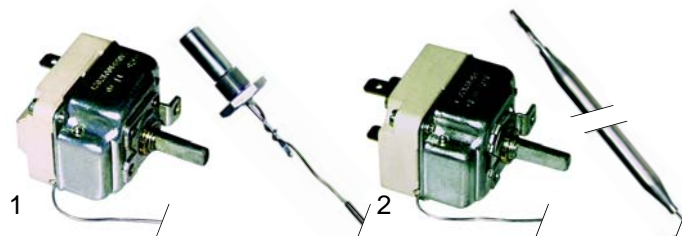

Air traps/drain plug

Item	Order	Description	OEM
1	510762	air trap	833513
2	510763	O-ring	839711
3	510764	gasket	839331
4	510765	drain plug	453307

Electrical components

Item	Order	Description	OEM
1	345576	switch, 2-pole	844307
2	345983	push button, 2-pole	844103

Timers

Item	Order	Description	OEM
1	360326	150", 5 cams	842124

Pressure switches

Item	Order	Description	OEM
1	541333	55/20	843303

Thermostats

Item	Order	Description	OEM
1	390065	30 - 90 C	843625
2	390040	30 - 90 C	843601

Dosing pumps

Item	Order	Description	OEM
1	361519	Germac 1000	843917

Heating elements

Item	Order	Description	Model	OEM
1	415049	2700W, 230V		843501
2	415165	2700W, 2 x 230V	TS425	843505 843508

Item	Order	Description	Model	OEM
1	415258	2700W, 230V	TS428, TS528, TS820, TS830	843512 843514
2	415259	4500W, 3 phases 230V	TS601, TS603, TS983	843511