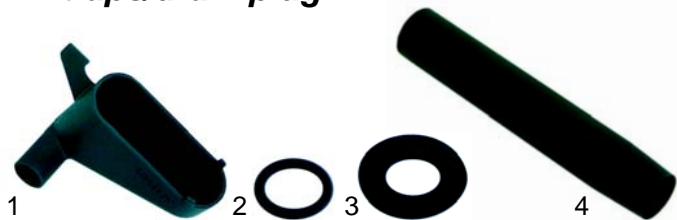

Air traps/drain plug

Item	Order	Description	OEM
1	510762	air trap	833513
2	510763	O-ring	839711
3	510764	gasket	839331
4	510765	drain plug	453307

Electrical components

Item	Order	Description	OEM
1	345576	switch, 2-pole	844307
2	345983	push button, 2-pole	844103