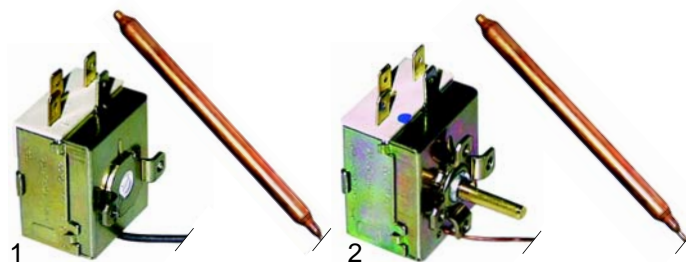

Item	Order	Description	Model	OEM
1	301044	push button, 2-pole, green, 230V	325	308064
2	301043	push button, 2-pole, yellow, 230V	325, 388	308161

Timers

Item	Order	Description	Model	OEM
1	360040	360**	320, 321	256617
2	360003	150**, 3 cams	325	359297
3	360005	20** (regeneration)		359300

Pressure switches

Item	Order	Description	Model	OEM
1	541003	55/35	325, 328	349399
2	541014	55/35	330	234125

Thermostats

Item	Order	Description	Model	OEM
1	390186	53 C (tank)	310, 311, 320	208442
2	390006	30 - 95 C (boiler)		208418