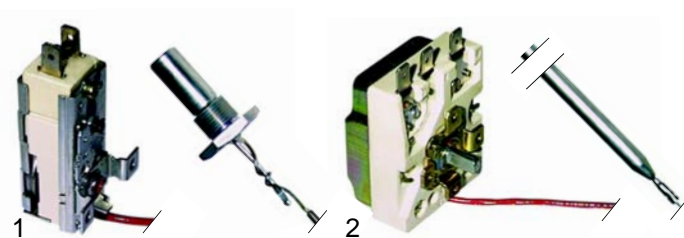

Item	Order	Description	Model	OEM
1	301044	push button, 2-pole, green, 230V	325	308064
2	301043	push button, 2-pole, yellow, 230V	325, 388	308161

Timers

Item	Order	Description	Model	OEM
1	360040	360**	320, 321	256617
2	360003	150**, 3 cams	325	359297
3	360005	20** (regeneration)		359300

Pressure switches

Item	Order	Description	Model	OEM
1	541003	55/35	325, 328	349399
2	541014	55/35	330	234125

Thermostats

Item	Order	Description	Model	OEM
1	390186	53 C (tank)	310, 311, 320	208442
2	390006	30 - 95 C (boiler)		208418