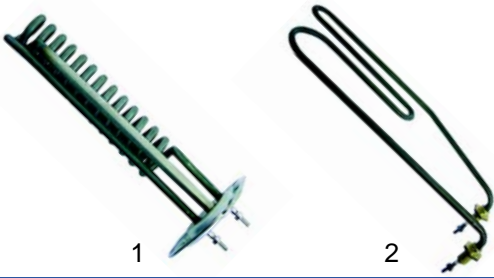

Item	Order	Description	Model	OEM
1	415002	3,0 kW, 230V		386839
1	415668	2,6 kW, 230V	325, 328	349801
2	415010	2,0 kW, 230V		349577