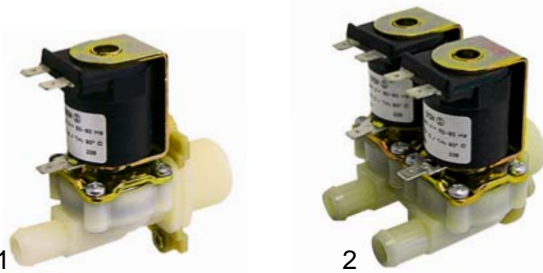

Item	Order	Description	Model	OEM
1	301044	push button, 2-pole, green, 230V	325	308064
2	301043	push button, 2-pole, yellow, 230V	325, 388	308161

Timers

Item	Order	Description	Model	OEM
1	360040	360**	320, 321	256617
2	360003	150**, 3 cams	325	359297
3	360005	20** (regeneration)		359300

Item	Order	Description	Model	OEM
1	375175	safety thermostat, 115 C	400, EC500, ES600	294020
2	375174	30 - 93 C, 3-pole (boiler)	700ESL	006955

Micro switches

Item	Order	Description	Model	OEM
1	345247	micro switch	325	218002
2	345118	magnetic switch	328	376094

Item	Order	Description	Model	OEM
1	345045	micro switch	335, 336, 500	163236 271551

Solenoid valves

Item	Order	Description	Model	OEM
1	370017	single, 230V	328	987017

Item	Order	Description	Model	OEM
1	370002	single, 230V	400, EC500, ES600, 700ESL	334944
2	370004	double, 230V	350, 400, 500, 600, 700	297313 173266

Relays

Item	Order	Description	Model	OEM
1	380130	3 NO	328	376078
2	380131	3 changeover	325	359289

Dosing pumps

Item	Order	Description	Model	OEM
1	361004	dosing pump DB2	325, 328	208728
2	361113	solenoid coil, 230V		359386
3	510298	valve		376167