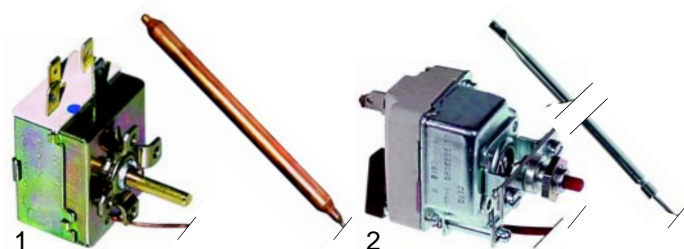

Item	Order	Description	Model	OEM
1	390307	30 - 90 C (boiler)	328	376035
2	390309	115 C (safety thermostat)		376043