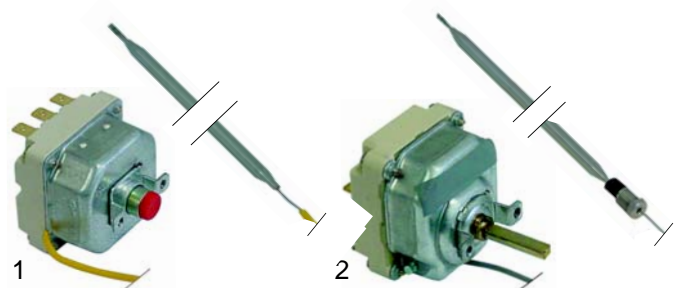

Item	Order	Description	Model	OEM
1	375175	safety thermostat, 115 C	400, EC500, ES600	294020
2	375174	30 - 93 C, 3-pole (boiler)	700ESL	006955