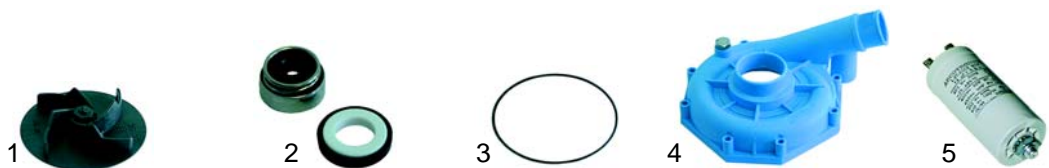

Pumps		1 Impellor		2 Mechanical seal		3 Housing gasket		4 Pump cover		5 Capacitor	
Order	OEM	Order	OEM	Order	OEM	Order	OEM	Order	OEM	Order	OEM
500003	359270	510615		510693		510554		510512		365013	
500559	645524	521272		--		521731	166952	521567	679623		
500560	645486	521273	728853	--		521732	645532	521567	679623		

P150302301