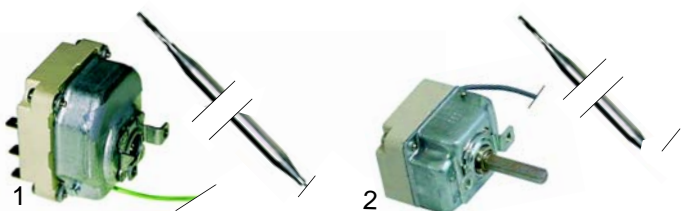

Item	Order	Description	Model	OEM
1	375018	55 /90 /C, 2 pole fixed (boiler)	330, 350, 400, 500, 600, 700	277096
2	375135	30 - 93 C, 1-pole (boiler)	330, 335, 336, 350, 400, 600, 700, EC500, ES600	337609