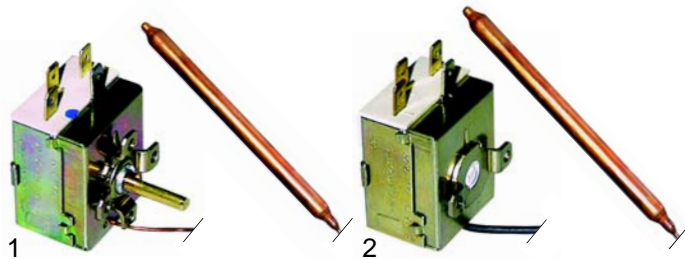

Electrical components

Item	Order	Description	Model	OEM
1	541010	pressure switch 50/30	universal	EI001
1	541011	pressure switch 110/70		EI002
2	360040	timer, 360°		EC030
3	110197	knob		

Item	Order	Description	Model	OEM
1	390006	30 - 95 C (boiler)		ED001
2	390186	55 C (tank/ fixed)		ED002