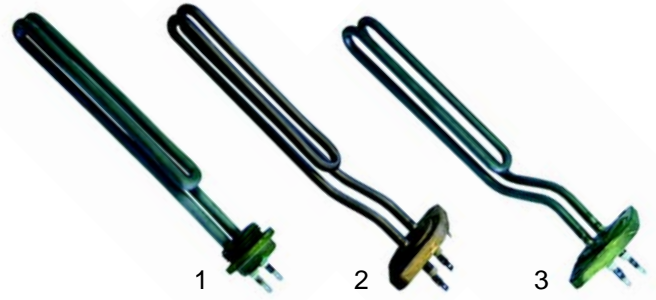

Heating elements

Item	Order	Description	Model	OEM
1	415195	1", 2500W, 230V		EE001
2	415191	2400W, 230V		EE002
3	415192	3000W, 230V		EE010