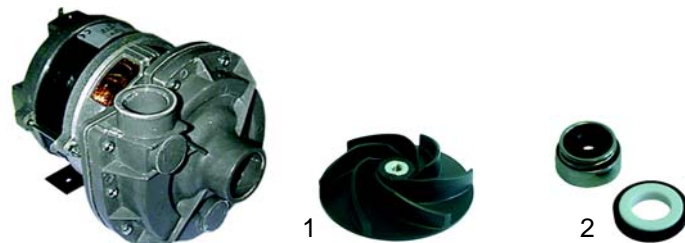

Electrical components

Item	Order	Description	Model	OEM
1	541010	pressure switch 50/30	universal	EI001
1	541011	pressure switch 110/70		EI002
2	360040	timer, 360°		EC030
3	110197	knob		

Item	Order	Description	Model	OEM
1	390006	30 - 95 C (boiler)		ED001
2	390186	55 C (tank/ fixed)		ED002