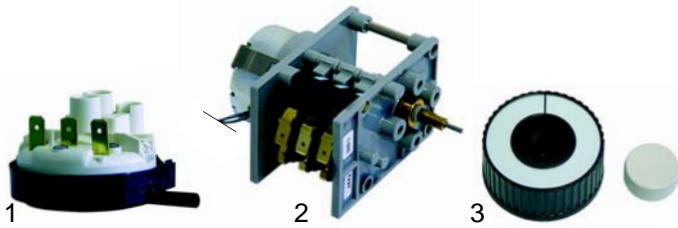

TECHNIKA ZMYWANIA

Części zamienne do urządzeń: OEM

GASTROPARTS Sp. J.

Klonowica 37
87-100 Toruń
tel. +48 56 657 00 68
fax +48 56 657 00 67
gastroparts@gastroparts.pl

Wash and rinse systems

Item	Order	Description	Model	OEM
1	510191	wash jet	universal	DA031
2	510192	swirl		DA037
3	510193	rinse jet		DB025
4	510194	swirl		DB031

Electrical components

Item	Order	Description	Model	OEM
1	541010	pressure switch 50/30	universal	EI001
1	541011	pressure switch 110/70		EI002
2	360040	timer, 360°		EC030
3	110197	knob		

Item	Order	Description	Model	OEM
1	390006	30 - 95 C (boiler)		ED001
2	390186	55 C (tank/ fixed)		ED002

Pumps		1 Impellor	2 Mechanical seal	3 Housing gasket	4 Pump cover	5 Capacitor	
Order	OEM	Order	OEM	Order	OEM	Order	OEM
500037	EA009 EA001	521205	510695	509002	510384	365017	
500038	EA003	510610	510692	521702	521507	365015	