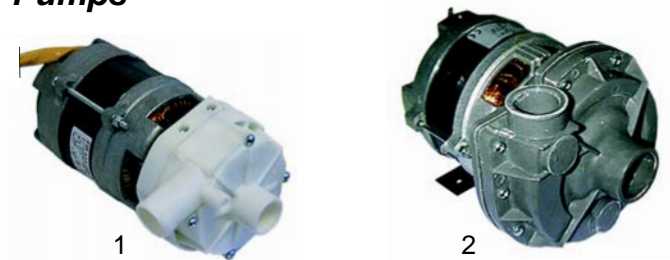

Pumps

Item	Order	Description	Model	OEM
1	500037	0,10 HP, 230V		EA009 EA001
2	500038	0,75 HP, 230V		EA003