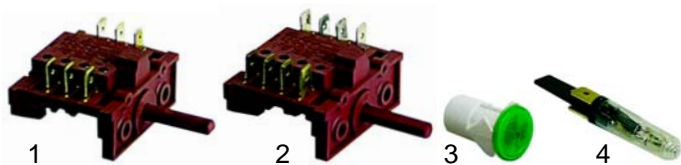

Switches, lamps

Item	Order	Description	Model	OEM
1	300085	program switch	MLS30, MLS35	10.373.031.00
2	300086	program switch	MLS31	10.373.032.00

Item	Order	Description	Model	OEM
1	300083	main switch		10.373.079.00
2	300082	program switch		10.373.080.00
3	359262	socket, 1,2mm	MLC50, MLC65	10.373.035.00
4	359132	signal element, 230V		10.373.034.00

Timers

Item	Order	Description	Model	OEM
1	360120	180°, 5 cams	MLS30, MLS31, MLS35	10.373.030.00
2	360121	50°/80°/120°, 8 cam	MLC50	10.373.075.00
3	360122	50°/80°/120°, 8 cam	MLC65	

Pressure switches, 1 level