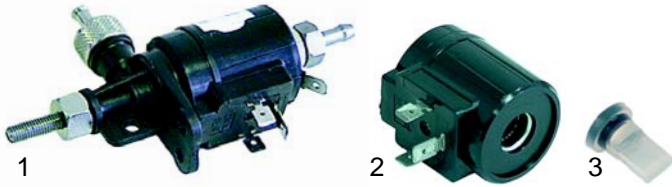

Micro switches

Item	Order	Description	Model	OEM
1	345254	2-pole	MLS, MLS31, MLS35	10.373.042.00
2	345330	proximity switch	MLC50, MLC65	10.373.077.00

Solenoid valves

Item	Order	Description	Model	OEM
1	370015	single, 230V	universal	10.373.088.00

Relays

Item	Order	Description	Model	OEM
1	380330	2-pole-changeover, 10A	universal	10.373.124.00

Dosing pumps

Item	Order	Description	Model	OEM
1	361004	dosing pump		10.373.045.10
2	361113	solenoid coil		
3	510298	valve		