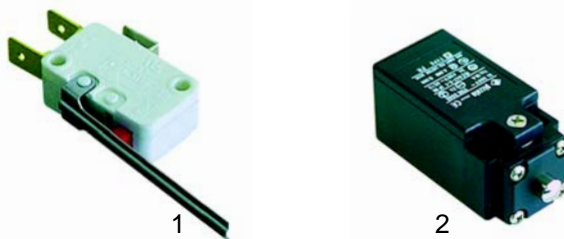

Item	Order	Description	Model	OEM
1	541046	45/20	MLS30, MLS35	10.373.028.00
2	541047	340/200	MLC50, MLC65	10.373.087.06

Pressure switches, 2 levels

Item	Order	Description	Model	OEM
1	541038	45/20, 95/70	MLS31	10.373.029.00

Thermostats

Item	Order	Description	Model	OEM
1	390232	55 C, contact thermostat	MLS30, MLS31,	10.373.040.00
2	375209	140 C, safety thermostat	MLS35, MLC50, MLC65	10.373.050.00

Item	Order	Description	Model	OEM
1	375210	30 - 90 C, 3-pole	MLS30, ML31	10.373.049.00
2	375211	80 - 90 C, 1-pole	MLS35, MLC56, MLC65	10.373.146.00

Micro switches

Item	Order	Description	Model	OEM
1	345254	2-pole	MLS, MLS31, MLS35	10.373.042.00
2	345330	proximity switch	MLC50, MLC65	10.373.077.00

Solenoid valves

Item	Order	Description	Model	OEM
1	370015	single, 230V	universal	10.373.088.00

Relays

Item	Order	Description	Model	OEM
1	380330	2-pole-changeover, 10A	universal	10.373.124.00

Dosing pumps

Item	Order	Description	Model	OEM
1	361004	dosing pump		10.373.045.10
2	361113	solenoid coil		
3	510298	valve		