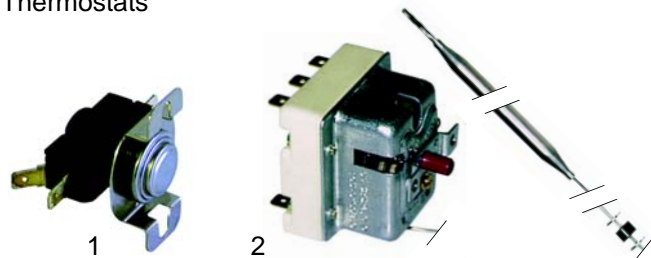

Thermostats

Item	Order	Description	Model	OEM
1	390232	55 C, contact thermostat	MLS30, MLS31,	10.373.040.00
2	375209	140 C, safety thermostat	MLS35, MLC50, MLC65	10.373.050.00