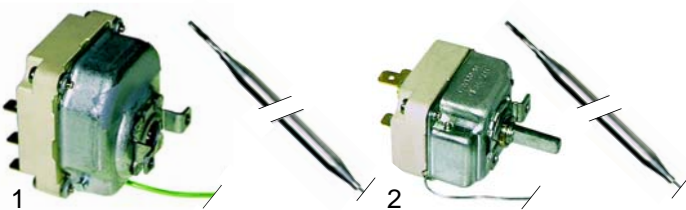

Item	Order	Description	Model	OEM
1	541046	45/20	MLS30, MLS35	10.373.028.00
2	541047	340/200	MLC50, MLC65	10.373.087.06

Pressure switches, 2 levels

Item	Order	Description	Model	OEM
1	541038	45/20, 95/70	MLS31	10.373.029.00

Thermostats

Item	Order	Description	Model	OEM
1	390232	55 C, contact thermostat	MLS30, MLS31,	10.373.040.00
2	375209	140 C, safety thermostat	MLS35, MLC50, MLC65	10.373.050.00

Item	Order	Description	Model	OEM
1	375210	30 - 90 C, 3-pole	MLS30, ML31	10.373.049.00
2	375211	80 - 90 C, 1-pole	MLS35, MLC56, MLC65	10.373.146.00

Micro switches

Item	Order	Description	Model	OEM
1	345254	2-pole	MLS, MLS31, MLS35	10.373.042.00
2	345330	proximity switch	MLC50, MLC65	10.373.077.00

Solenoid valves

Item	Order	Description	Model	OEM
1	370015	single, 230V	universal	10.373.088.00