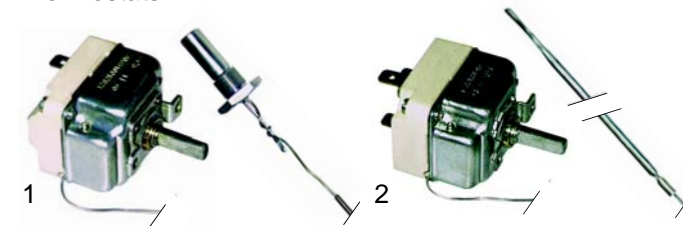

Thermostats

Item	Order	Description	Model	OEM
1	390065	30 - 90 C (tank)		62-236002
2	390307	30 - 90 C (boiler)	GLX920, GLX1020	62-236037 62-236025