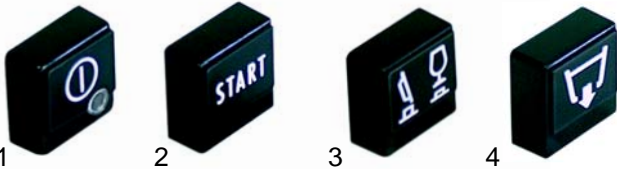

TECHNIKA ZMYWANIA

Części zamienne do urządzeń: KREFFT

GASTROPARTS Sp. J.

Klonowica 37
87-100 Toruń
tel. +48 56 657 00 68
fax +48 56 657 00 67
gastroparts@gastroparts.pl

Electrical components

Item	Order	Description	Model	OEM
1	345602	housing, 2-fold	TX312, TX514	62-226073
2	345612	blind cap		62-480059

Item	Order	Description	Model	OEM
1	345605	switch, 2-pole	TX312, TX514	62-208010
2	345606	push button, 2-pole		62-226071
3	345608	turntable		62-409001

Item	Order	Description	Model	OEM
1	359130	signal element, 230V		62-216006
2	345601	signal lamp holder	TX312, TX514	62-299035
3	345614	panel (heating)		62-410008
4	345610	panel (cycle)		62-207007