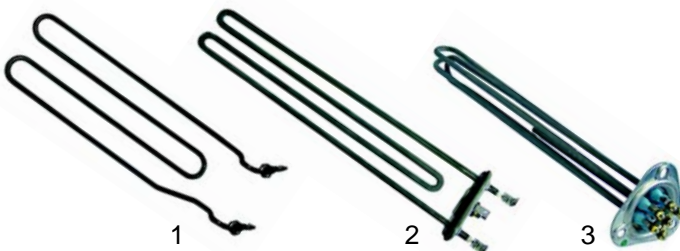

Item	Order	Description	Model	OEM
1	415664	2250W, 230V	TX312, TX514	62-230085
1	415665	3000W, 230V		62-230086
2	415009	2600W, 230V	TX312	62-230087
3	416240	6300W, 3 phases 230V	TX514	62-230083