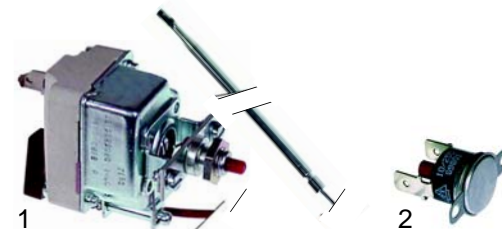

Item	Order	Description	Model	OEM
1	345548	limit switch	T250GL, T640S	026036
2	345549	limit switch	T200GL, T200GLE, T320E, T320EX, T360X, T660X, T860X, T650S	026034

Pressure switches

Item	Order	Description	Model	OEM
1	541003	55/35	GLX920, GLX1020, TX312, TX514	62-224003
2	541106	90/56 (drain pump)	TX312, TX514	62-224005

Thermostats

Item	Order	Description	Model	OEM
1	390065	30 - 90 C (tank)		62-236002
2	390307	30 - 90 C (boiler)	GLX920, GLX1020	62-236037 62-236025

Item	Order	Description	Model	OEM
1	390309	115 C (safety thermostat)	GLX920, GLX1020	62-236026
2	390233	110 C (safety thermostat)	TX312/TX514	62-236039