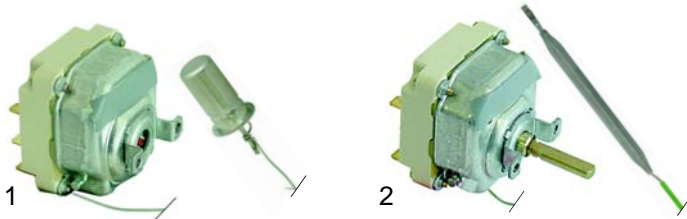

Item	Order	Description	Model	OEM
1	370004	single, 230 V	T200GL, T200GLE, T250GL, T320E, T320EX, T360X, T660X, T860X, T640S, T650S	026334

Dosing pumps

Item	Order	Description	Model	OEM
1	361004	dosing pump DB2	GLX920, GLX1020, TX312, TX514	62-987001 62-987002
2	361113	solenoid coil		62-201002
3	510298	valve		62-144012

Item	Order	Description	Model	OEM
1	361026	dosing pump EV1		62-987017
2	361365	solenoid coil	GL920, GL1020	62-201020
3	361366	electrical		62-215001

Item	Order	Description	Model	OEM
1	390310	53 C (button)	TX312/TX314	62-236042
2	390004	30-90 C (boiler)		62-236043