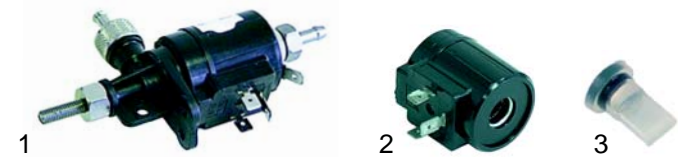

Timers

Item	Order	Description	Model	OEM
1	360133	60"/120"/180", 4 cams	Tx312/TX514	62-238066

Item	Order	Description	Model	OEM
1	370246	double, 230 V, with reducer	GLX920, GLX1020	62-240010
2	370017	single, 230 V	TX312, TX514	62-240011

Item	Order	Description	Model	OEM
1	370004	single, 230 V	T200GL, T200GLE, T250GL, T320E, T320EX, T360X, T660X, T860X, T640S, T650S	026334

Dosing pumps

Item	Order	Description	Model	OEM
1	361004	dosing pump DB2	GLX920, GLX1020, TX312, TX514	62-987001 62-987002
2	361113	solenoid coil		62-201002
3	510298	valve		62-144012