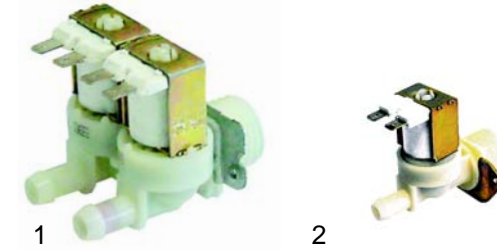

Item	Order	Description	Model	OEM
1	345548	limit switch	T250GL, T640S	026036
2	345549	limit switch	T200GL, T200GLE, T320E, T320EX, T360X, T660X, T860X, T650S	026034

Pressure switches

Item	Order	Description	Model	OEM
1	541003	55/35	GLX920, GLX1020, TX312, TX514	62-224003
2	541106	90/56 (drain pump)	TX312, TX514	62-224005

Thermostats

Item	Order	Description	Model	OEM
1	390065	30 - 90 C (tank)		62-236002
2	390307	30 - 90 C (boiler)	GLX920, GLX1020	62-236037 62-236025

Item	Order	Description	Model	OEM
1	390309	115 C (safety thermostat)	GLX920, GLX1020	62-236026
2	390233	110 C (safety thermostat)	TX312/TX514	62-236039

Timers

Item	Order	Description	Model	OEM
1	360133	60"/120"/180", 4 cams	Tx312/TX514	62-238066

Item	Order	Description	Model	OEM
1	370246	double, 230 V, with reducer	GLX920, GLX1020	62-240010
2	370017	single, 230 V	TX312, TX514	62-240011