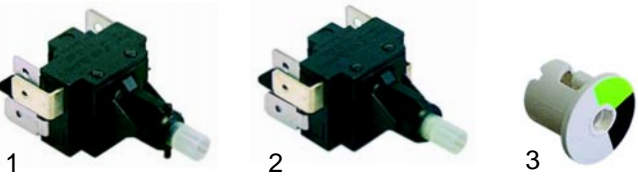

TECHNIKA ZMYWANIA

Części zamienne do urządzeń: KREFFT

GASTROPARTS Sp. J.

Klonowica 37
87-100 Toruń
tel. +48 56 657 00 68
fax +48 56 657 00 67
gastroparts@gastroparts.pl

Electrical components

Item	Order	Description	Model	OEM
1	345602	housing, 2-fold	TX312, TX514	62-226073
2	345612	blind cap		62-480059

Item	Order	Description	Model	OEM
1	345605	switch, 2-pole	TX312, TX514	62-208010
2	345606	push button, 2-pole		62-226071
3	345608	turntable		62-409001

Item	Order	Description	Model	OEM
1	359130	signal element, 230V		62-216006
2	345601	signal lamp holder	TX312, TX514	62-299035
3	345614	panel (heating)		62-410008
4	345610	panel (cycle)		62-207007