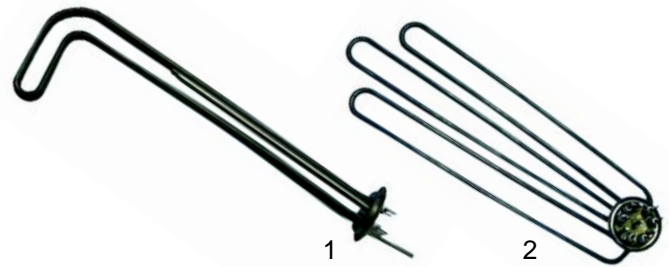

Item	Order	Description	Model	OEM
1	415511	6000W, 3 phases 230V	T660-X, T860-X, T640S, T650S, T800S	400244 026231
2	415508	3000W, 3 phases 230V		023235