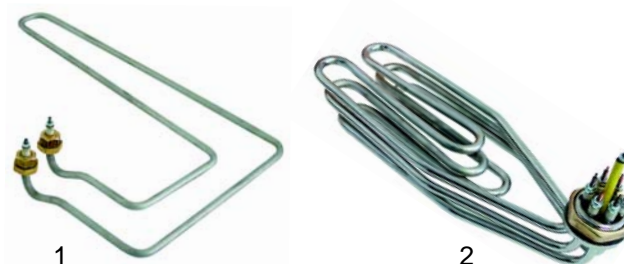

Item	Order	Description	Model	OEM
1	416252	heating element, 2500W, 230V	Verginia 840, Knossos122	HLE.VK.00008
2	416403	heating element, 2 x 230V		HLE.10.00000