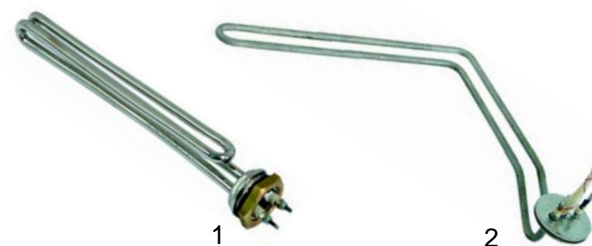

Heating elements

Item	Order	Description	Model	OEM
1	416250	heating element	Barline 35	HLE.BL.00000
2	416251	heating element, 2500W	Euroline 40	HLE.EU.00011