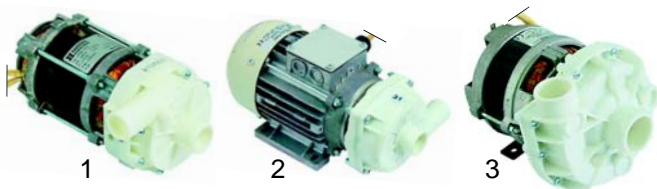

Pumps and components

Item	Order	Description	Model	OEM
1	500387	wash pump 0,10 HP	Barline 35	HLE.00.00060
2	500388	wash pump 0,30 HP	Euroline 40	HLE.EU.00005
3	500389	wash pump 0,75 HP	Virginia 840, Knossos 122	HLE.00.00083