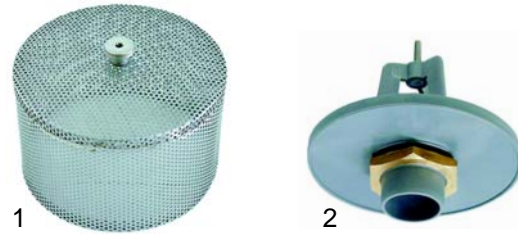

Item	Order	Description	Model	OEM
1	503328	filter	Verginia 840, Knossos 122	ANO.7V.00000
2	503329	inlet fitting		YDR.00.00081