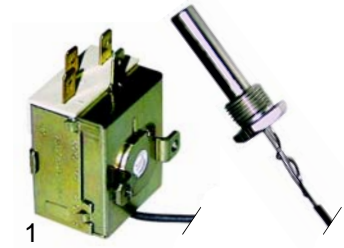

Thermostats

1

2

Item	Order	Description	Model	OEM
1	390037	57 C fixed (tank)	L40 - L100 (old)	32Z0180
2	375215	69 C fixed (tank)	L40 - L100 (new)	32Z2430

Item	Order	Description	Model	OEM
1	375209	140 C (safety thermostat)	L40 - L100 (new), F60P, F60PR, F60T, F80P, F80PR, L45	32Z2011