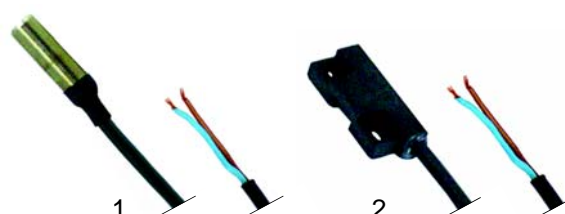

Air traps

Item	Order	Description	Model	OEM
1	510344	air trap	L40, L40S, L60, L80, L100	33D0360
2	516101	back flow restrictor	LF50, LC80, LC100, LC130	33D2330

Electrical components

Item	Order	Description	Model	OEM
1	300121	main switch	L40, L40S, L45, L60, F60P, F60T, F80P	32W0970
2	300122	program selector		32W0980

Item	Order	Description	Model	OEM
1	345588	switch, 1-pole	LF50	32V2030
2	345589	switch, 2-pole		32V2070
3	345587	push button, 1-pole		32V2050

Item	Order	Description	Model	OEM
1	345591	main switch 0 - I	LC80, LC100, LC130	32Z8670
2	345592	program switch		32W2150

Signal lamps

Item	Order	Description	Model	OEM
1	345597	400V, 9 mm, green	LF50, LL80, LC100, LC130	32W2140
2	345598	400V, 9 mm, yellow		32W2130

Magnetic switches

Item	Order	Description	Model	OEM
1	345632	M10 x 0,75	LF50	32Z8650
2	345600	37 x 16	LC80, LC100, LC130	32W2160