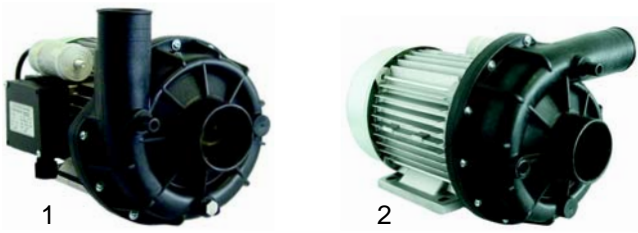

Item	Order	Description	Model	OEM
1	500376	0,9 kW, 230V	LC80	32M1680
2	500379	1,1kW, 400V	LC100, LC130	32M5740