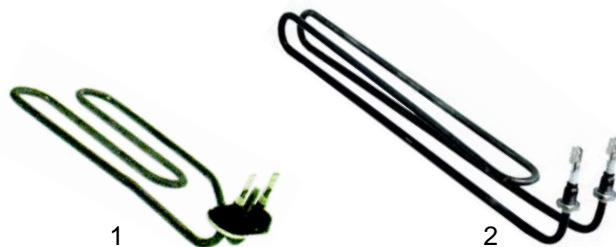

Item	Order	Description	Model	OEM
1	416209	2000W, 230V	L45, F60P, F60PR, F60T, F80P, F80PR	32G2070
2	416261	2000W, 230V	LF50, LC80, LC130	32G2590