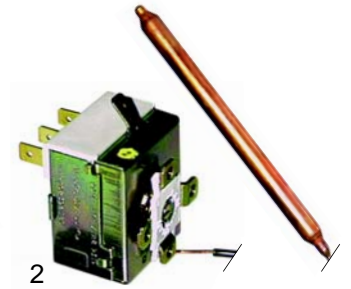

2

Item	Order	Description	Model	OEM
1	390310	30 - 90 C (tank)	LF50	32V2630
2	390193	60 C fixed (tank)	LC80, LC100, LC130	32V1920