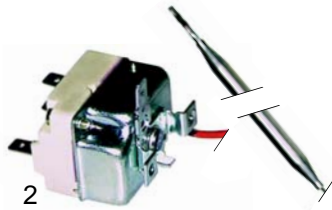

2

Item	Order	Description	Model	OEM
1	390037	57 C fixed (tank)	L40 - L100 (old)	32Z0180
2	375215	69 C fixed (tank)	L40 - L100 (new)	32Z2430