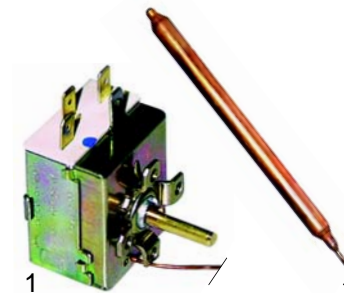

Timers

Item	Order	Description	Model	OEM
1	360245	180"/360", 5 cams	L40, L40S, L60	32Z2020
1	360246	80"/300", 5 cams	L45, L80	32Z8110
1	360248	54"/180", 5 cams	L100	32Z8430
1	360232	75"/120"/180", 5 cams	LC130	32V1930
2	360196	60"	L80/L100/old	32Z0780

Thermostats

Item	Order	Description	Model	OEM
1	390037	57 C fixed (tank)	L40 - L100 (old)	32Z0180
2	375215	69 C fixed (tank)	L40 - L100 (new)	32Z2430

Item	Order	Description	Model	OEM
1	375209	140 C (safety thermostat)	L40 - L100 (new), F60P, F60PR, F60T, F80P, F80PR, L45	32Z2011

Item	Order	Description	Model	OEM
1	390310	30 - 90 C (tank)	LF50	32V2630
2	390193	60 C fixed (tank)	LC80, LC100, LC130	32V1920

1

2

Item	Order	Description	Model	OEM
1	390006	30 - 90 C (boiler)	LF50, LC80, LC100,	32V1910
2	390023	90 - 110 (safety thermostat)	LC130	32Z8830

Relays

Item	Order	Description	Model	OEM
1	380139	2 pole changeover, 230V AC	universal	32V2950
2	380403	3 pole changeover, 230V AC		32V2940

Item	Order	Description	Model	OEM
1	390032	30 - 90 C (boiler)	L40 - L100	32Z0160 32Z5880

Item	Order	Description	Model	OEM
1	390054	30 - 60 C (tank)	F60P, F60PR, F60T,	32V0100
2	390040	30 - 90 C (boiler)	F80P, F80PR, L45	32V0200