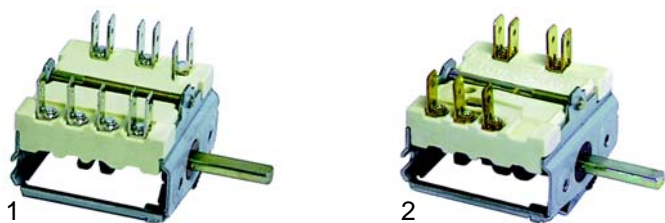

Air traps

Item	Order	Description	Model	OEM
1	510344	air trap	L40, L40S, L60, L80, L100	33D0360
2	516101	back flow restrictor	LF50, LC80, LC100, LC130	33D2330

Electrical components

Item	Order	Description	Model	OEM
1	300121	main switch	L40, L40S, L45, L60, F60P, F60T, F80P	32W0970
2	300122	program selector		32W0980

Item	Order	Description	Model	OEM
1	345588	switch, 1-pole	LF50	32V2030
2	345589	switch, 2-pole		32V2070
3	345587	push button, 1-pole		32V2050

Item	Order	Description	Model	OEM
1	345591	main switch 0 - I	LC80, LC100, LC130	32Z8670
2	345592	program switch		32W2150