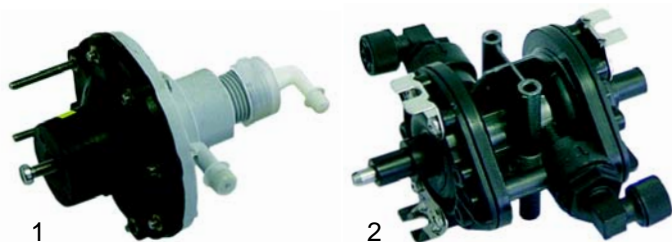

Dosing pumps

Item	Order	Description	Model	OEM
1	361002	dosing pump	L40 - L100, F60P	33D0060 33D0061
2	361032	dosing pump, Lang N6	LF50, LC80, LC100, LC130	33D2310