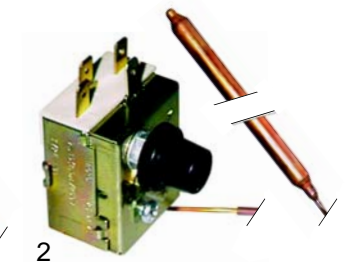

1

2

Item	Order	Description	Model	OEM
1	390310	30 - 90 C (tank)	LF50	32V2630
2	390193	60 C fixed (tank)	LC80, LC100, LC130	32V1920

1

2

Item	Order	Description	Model	OEM
1	390006	30 - 90 C (boiler)	LF50, LC80, LC100,	32V1910
2	390023	90 - 110 (safety thermostat)	LC130	32Z8830

Relays

1

2

Item	Order	Description	Model	OEM
1	380139	2 pole changeover, 230V AC	universal	32V2950
2	380403	3 pole changeover, 230V AC		32V2940

Item	Order	Description	Model	OEM
1	390032	30 - 90 C (boiler)	L40 - L100	32Z0160 32Z5880