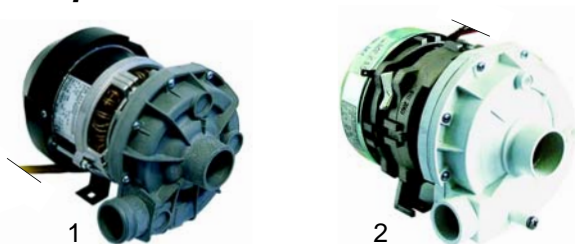

Pumps

Item	Order	Description	Model	OEM
1	500010	0,75 HP, 230V	L40, L40S	32M2140
2	500381	400 W, 230V	LF50	32M5770