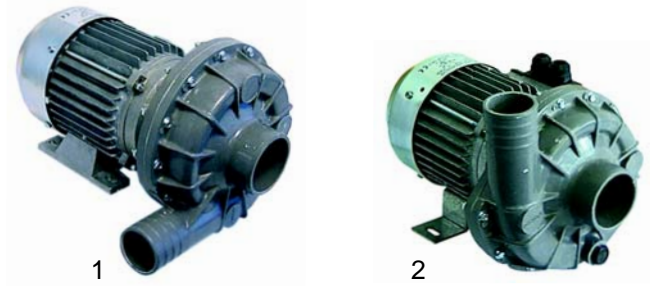

Item	Order	Description	Model	OEM
1	500029	0,75kW, 400V	L60	32M2220
2	500117	1,5kW, 400V	L80	32M0020