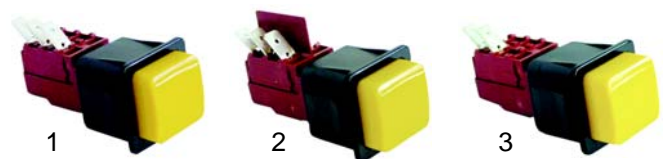

Air traps

Item	Order	Description	Model	OEM
1	510344	air trap	L40, L40S, L60, L80, L100	33D0360
2	516101	back flow restrictor	LF50, LC80, LC100, LC130	33D2330

Electrical components

Item	Order	Description	Model	OEM
1	300121	main switch	L40, L40S, L45, L60, F60P, F60T, F80P	32W0970
2	300122	program selector		32W0980

Item	Order	Description	Model	OEM
1	345588	switch, 1-pole	LF50	32V2030
2	345589	switch, 2-pole		32V2070
3	345587	push button, 1-pole		32V2050

Item	Order	Description	Model	OEM
1	345591	main switch 0 - I	LC80, LC100, LC130	32Z8670
2	345592	program switch		32W2150