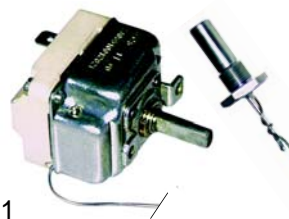

Relays

1

2

Item	Order	Description	Model	OEM
1	380139	2 pole changeover, 230V AC	universal	32V2950
2	380403	3 pole changeover, 230V AC		32V2940

Item	Order	Description	Model	OEM
1	390032	30 - 90 C (boiler)	L40 - L100	32Z0160 32Z5880