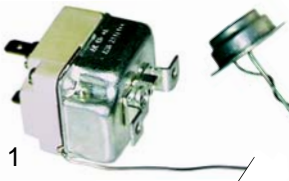

Thermostats

1