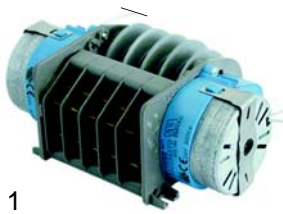

Item	Order	Description	Model	OEM
1	345588	switch, 1-pole	LF50	32V2030
2	345589	switch, 2-pole		32V2070
3	345587	push button, 1-pole		32V2050

Item	Order	Description	Model	OEM
1	345591	main switch 0 - I	LC80, LC100, LC130	32Z8670
2	345592	program switch		32W2150

Micro switches

Item	Order	Description	Model	OEM
1	345360	micro switch	L80, L100 (old)	32W1410
2	345337	micro switch	L80, L100 (new)	32W3251

Pressure switches

Item	Order	Description	Model	OEM
1	541330	70/30	L40, L40S, L45, L60, F60P, F60PR	32Z4740 34Z4741
2	541331	225/70	L80, L100	32Z0860
3	541332	70/40, 90/70	F60T, F80, F80PR	32Z2840

Item	Order	Description	Model	OEM
1	541017	40/20	LF50	32Z8930
2	541168	90/35	LC80, LC100, LC130	32V1870

Timers

1

2

Item	Order	Description	Model	OEM
1	360245	180"/360", 5 cams	L40, L40S, L60	32Z2020
1	360246	80"/300", 5 cams	L45, L80	32Z8110
1	360248	54"/180", 5 cams	L100	32Z8430
1	360232	75"/120"/180", 5 cams	LC130	32V1930
2	360196	60"	L80/L100/old	32Z0780