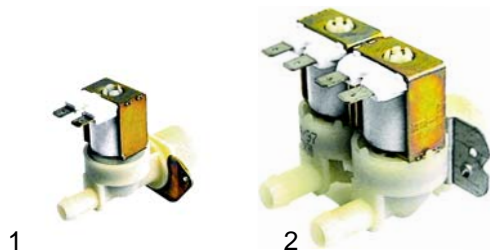

Item	Order	Description	Model	OEM
1	370017	single, 230V	universal	33D1371 33D1370 33D2310
2	370021	double, 230V AC		33D1641