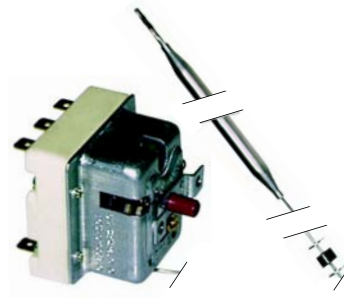

Thermostats

1

2

Item	Order	Description	Model	OEM
1	390037	57 C fixed (tank)	L40 - L100 (old)	32Z0180
2	375215	69 C fixed (tank)	L40 - L100 (new)	32Z2430

Item	Order	Description	Model	OEM
1	375209	140 C (safety thermostat)	L40 - L100 (new), F60P, F60PR, F60T, F80P, F80PR, L45	32Z2011