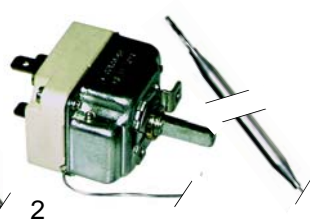

2

Item	Order	Description	Model	OEM
1	390054	30 - 60 C (tank)	F60P, F60PR, F60T,	32V0100
2	390040	30 - 90 C (boiler)	F80P, F80PR, L45	32V0200