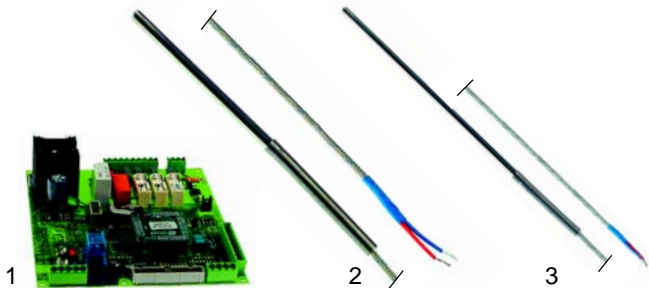

1 2 3

Item	Order	Description	Model	OEM
1	401205	main p.c.b.	electrical/gas	ELET0212
2	379943	sensor PT1000	5/40, 8/50	TERM0019
3	379944	sensor PT1000	10/75	TERM0022