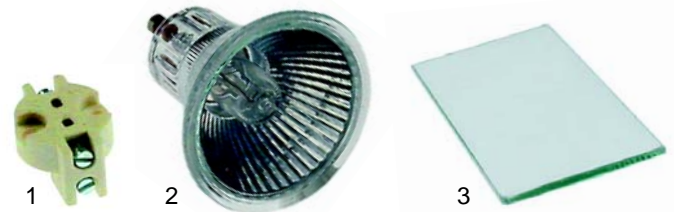

Item	Order	Description	Model	OEM
1	359664	lamp holder	Polis	LAMP0021
2	359665	halogen lamp		LAMP0037
3	693379	lens		ELET0226
				CRIS0006