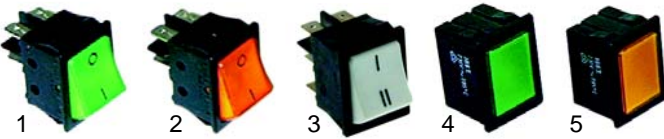

Item	Order	Description	Model	OEM
1	379034	thermostat		
2	345574	switch	ELP501/502, 1st generation	
3	110205	knob		

Item	Order	Description	Model	OEM
1	379204	thermometer		
2	379062	sensor TCJ	ELP501/502, 2nd generation	
3	379054	transformer		

Item	Order	Description	Model	OEM
1	375101	thermostat, 370 C	ELP1, ELP2	
1	375132	thermostat, 500 C	ELP500/501/502	
2	110189	knob	universal	
3	110537	symbol ring		

Item	Order	Description	Model	OEM
1	375065	safety thermostat		TERM0005
2	359068	lamp holder		
3	359611	lamp, 40W	universal	

Pos.	Order	Description	Model	OEM
1	700085	window glass	ELP1/501/502	

Ovens and pizza ovens

Item	Order	Description	Model	OEM
1	401200	keypad board	Polis	ELET0149
2	401201	main p.c.b.		ELET0148
3	379941	sensor (J)		TERM0020

Item	Order	Description	Model	OEM
1	301003	switch	Citizen	INTE0010
2	301002	switch		INTE0009
3	346361	switch		INTE0011
4	359178	signal lamp/green		LAMP0006
5	359180	signal lamp/yellow		LAMP0002

Item	Order	Description	Model	OEM
1	379568	elctronic controller	Citizen	TERM0012
2	401198	transformer		ELET0094
3	379941	sensor (J)		TERM0020