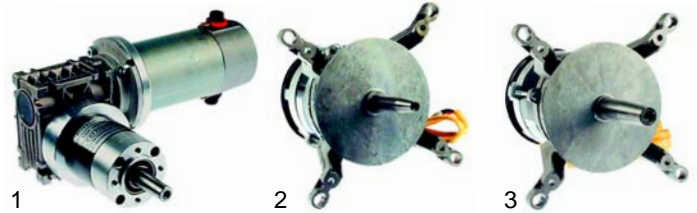

1 2 3

Item	Order	Description	Model	OEM
1	500809	gear motor	universal	MOTO0052
2	500650	air ciculation motor	05/40	MOTO0003
3	500651	air ciculation motor	08/50, 10/75	MOTO0030