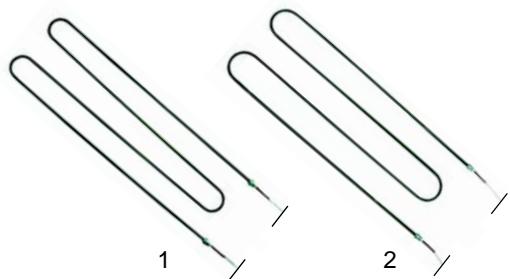

OBRÓBKA TERMICZNA

Części zamienne do urządzeń: ZANOLLI

GASTROPARTS Sp. J.

Klonowica 37
87-100 Toruń
tel. +48 56 657 00 68
fax +48 56 657 00 67
gastroparts@gastroparts.pl

Pizza ovens (old series)

Item	Order	Description	Model	OEM
1	415528	2000W/230V	ELP2/4	
2	416432	2500W/230V	ELP500	

Item	Order	Description	Model	OEM
1	693388	bearing (left/right)		CUSC0022
2	693391	toothed wheel		MECC0418
3	693381	shaft		MECC0417
4	693394	spacer piece	05/40	MECC0419
5	693389	cover (left)		CUSC0013
6	693390	cover (right)		CUSC0012
7	693393	coupling piece		MECC0114