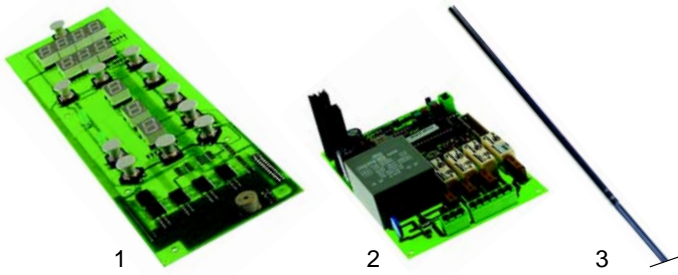

Item	Order	Description	Model	OEM
1	379034	thermostat		
2	345574	switch	ELP501/502, 1st generation	
3	110205	knob		

Item	Order	Description	Model	OEM
1	379204	thermometer		
2	379062	sensor TCJ	ELP501/502, 2nd generation	
3	379054	transformer		

Item	Order	Description	Model	OEM
1	375101	thermostat, 370 C	ELP1, ELP2	
1	375132	thermostat, 500 C	ELP500/501/502	
2	110189	knob	universal	
3	110537	symbol ring		

Item	Order	Description	Model	OEM
1	375065	safety thermostat		TERM0005
2	359068	lamp holder		
3	359611	lamp, 40W	universal	

Pos.	Order	Description	Model	OEM
1	700085	window glass	ELP1/501/502	

Ovens and pizza ovens

Item	Order	Description	Model	OEM
1	401200	keypad board	Polis	ELET0149
2	401201	main p.c.b.		ELET0148
3	379941	sensor (J)		TERM0020

Item	Order	Description	Model	OEM
1	301003	switch	Citizen	INTE0010
2	301002	switch		INTE0009
3	346361	switch		INTE0011
4	359178	signal lamp/green		LAMP0006
5	359180	signal lamp/yellow		LAMP0002

Item	Order	Description	Model	OEM
1	379568	elctronic controller	Citizen	TERM0012
2	401198	transformer		ELET0094
3	379941	sensor (J)		TERM0020