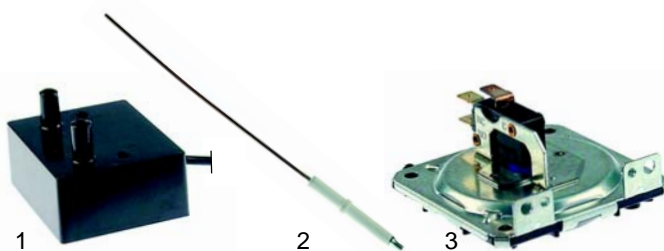

Item	Order	Description	Model	OEM
1	693388	bearing (left/right)		CUSC0022
2	693391	toothed wheel		MECC0418
3	693381	shaft		MECC0417
4	693394	spacer piece	05/40	MECC0419
5	693389	cover (left)		CUSC0013
6	693390	cover (right)		CUSC0012
7	693393	coupling piece		MECC0114

Components (gas)

Item	Order	Description	Model	OEM
1	101984	tandem valve	Synthesis (gas)	gasI0007
2	102338	ignition control module		ELET0134

Item	Order	Description	Model	OEM
1	693388	bearing (left/right)		CUSC0022
2	693392	toothed wheel		MECC0035
3	693382	shaft		MECC0125
4	693395	spacer piece	08/50	MECC0036
5	693389	cover (left)		CUSC0022
6	693390	cover (right)		MECC0114
7	693393	coupling piece		MECC0114