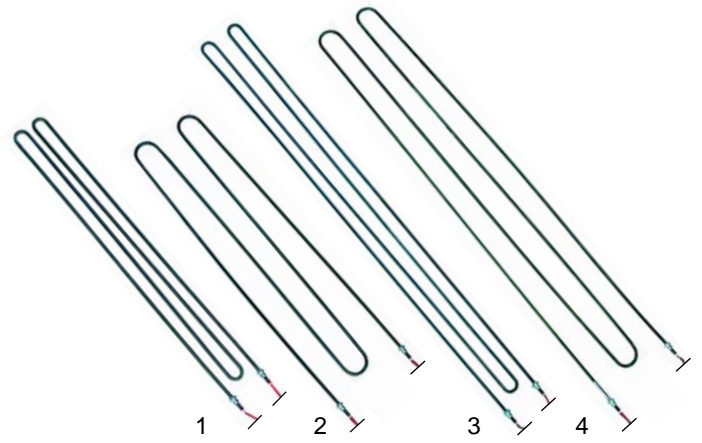

Item	Order	Description	Model	OEM
1	418113	1000W/220V (in the front)	Polis T2/4	RESI0068
2	418116	1000W/220v (at the back)		RESI0051
3	418114	1300W/220V (in the front)	Polis T3/6	RESI0069
4	418115	1300W/220V (at the back)		RESI0052