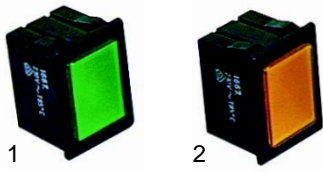

Item	Order	Description	Model	OEM
1	101017	ignition unit	Citizen	ELET0135
2	102339	electrode		AGHS0014

Pizza ovens (pass)

Front screens

Item	Order	Description	Model	OEM
1	380015	energy regulator	Synthesis/E (manual)	TERM0014
2	111741	knob		MANI0021
3	300189	potentiometer	Synthesis-gas/electrical (manual)	ELET0200
4	111748	knob		MANI0022

Components (mechanical)

Item	Order	Description	Model	OEM
1	693384	hinge (right)	Polis	UPP0207 UPP0139
2	693385	hinge (left)		UPP0206 UPP0140

Item	Order	Description	Model	OEM
1	375002	thermostat		ELET0013
2	301020	push button	Synthesis (gas)	INTE0012
3	359791	signal lamp		LAMP0007
4	346361	changer switch		INTE0011

Item	Order	Description	Model	OEM
1	693386	spring (right)	Polis, Citizen	SPRI0010
2	693387	spring (left)		SPRI0009
3	900456	gasket		GUAR0010

Item	Order	Description	Model	OEM
1	301001	switch	Synthesis (gas/ electric)	INTE0004
2	301002	switch		INTE0009
3	301003	switch		INTE0010