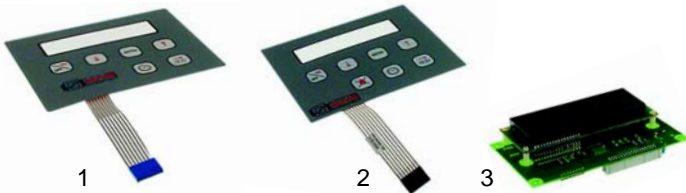

1 2 3

Item	Order	Description	Model	OEM
1	401202	keypad	electrical	ELET0165
2	401203	keypad	gas	ELET0153
3	401204	display board	electrical/gas	ELET0155