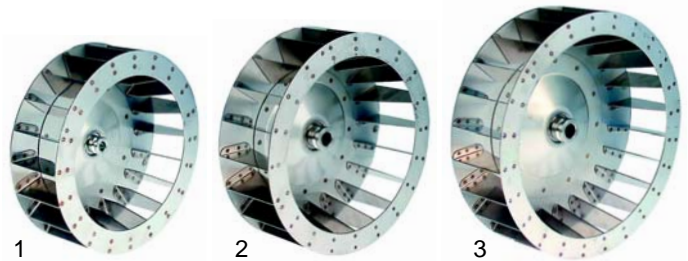

1 2 3

Item	Order	Description	Model	OEM
1	601215	fan wheel, Ø250mm	05/40	VENT0001
2	601216	fan wheel, Ø300mm	08/50	VENT0018
3	601217	fan wheel, Ø335mm	10/75	VENT0015