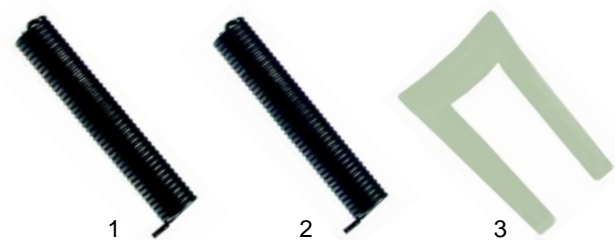

Item	Order	Description	Model	OEM
1	693386	spring (right)	Polis, Citizen	SPRI0010
2	693387	spring (left)		SPRI0009
3	900456	gasket		GUAR0010