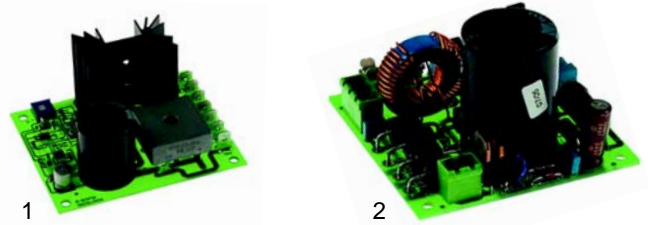

Item	Order	Description	Model	OEM
1	101017	ignition unit	Citizen	ELET0135
2	102339	electrode		AGHS0014

Pizza ovens (pass)

Front screens

Item	Order	Description	Model	OEM
1	380015	energy regulator	Synthesis/E (manual)	TERM0014
2	111741	knob		MANI0021
3	300189	potentiometer	Synthesis-gas/electrical (manual)	ELET0200
4	111748	knob		MANI0022

Components (mechanical)

Item	Order	Description	Model	OEM
1	693384	hinge (right)	Polis	UPP0207 UPP0139
2	693385	hinge (left)		UPP0206 UPP0140

Item	Order	Description	Model	OEM
1	375002	thermostat		ELET0013
2	301020	push button	Synthesis (gas)	INTE0012
3	359791	signal lamp		LAMP0007
4	346361	changer switch		INTE0011

Item	Order	Description	Model	OEM
1	693386	spring (right)	Polis, Citizen	SPRI0010
2	693387	spring (left)		SPRI0009
3	900456	gasket		GUAR0010

Item	Order	Description	Model	OEM
1	301001	switch	Synthesis (gas/ electric)	INTE0004
2	301002	switch		INTE0009
3	301003	switch		INTE0010

1 2

Item	Order	Description	Model	OEM
1	359178	lamp/green	Synthesis	LAMP0006
2	359180	lamp/yellow	(gas/electric)	LAMP0002

1 2

Item	Order	Description	Model	OEM
1	401206	motor card	manual version	ELET0203
2	401207	motor card	electronic version	ELET0213