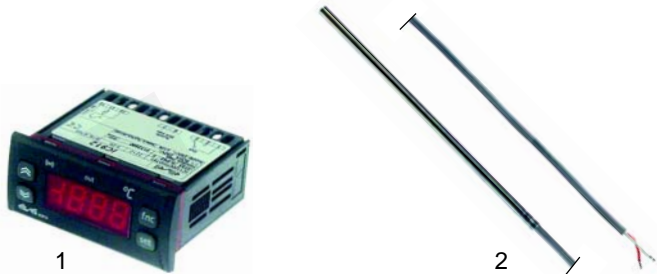

1 2

Item	Order	Description	Model	OEM
1	379568	elctronic controller	Synthesis (electrical)	TERM0012
2	379941	sensor	08/50	TERM0020
2	379942	sensor	10/75	TERM0018