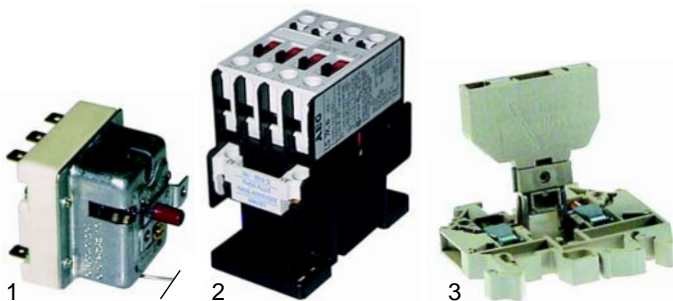

Pos.	Order	Description	Model	OEM
1	700085	window glass	ELP1/501/502	

Ovens and pizza ovens

Item	Order	Description	Model	OEM
1	401200	keypad board	Polis	ELET0149
2	401201	main p.c.b.		ELET0148
3	379941	sensor (J)		TERM0020

Item	Order	Description	Model	OEM
1	301003	switch	Citizen	INTE0010
2	301002	switch		INTE0009
3	346361	switch		INTE0011
4	359178	signal lamp/green		LAMP0006
5	359180	signal lamp/yellow		LAMP0002

Item	Order	Description	Model	OEM
1	379568	elctronic controller	Citizen	TERM0012
2	401198	transformer		ELET0094
3	379941	sensor (J)		TERM0020

Item	Order	Description	Model	OEM
1	375065	safety thermostat	Polis, Citizen, gas	TERM0005
2	380261	contactor	Polis	ELET0002
3	550691	safeguard clamp	-	ELET0058

Item	Order	Description	Model	OEM
1	418113	1000W/220V (in the front)	Polis T2/4	RESI0068
2	418116	1000W/220v (at the back)		RESI0051
3	418114	1300W/220V (in the front)	Polis T3/6	RESI0069
4	418115	1300W/220V (at the back)		RESI0052