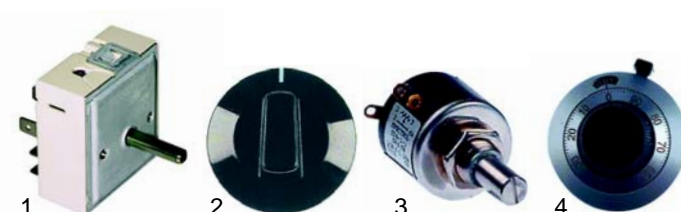

Components (gas)

Item	Order	Description	Model	OEM
1	101984	valve	Citizen	gasI0007
2	102338	ignition control module		ELET

Item	Order	Description	Model	OEM
1	693375	window glass	Polis T2/4, Citizen 9	CRIS0025
2	693376	window glass	Polis T3/6	CRIS0028
3	693377	window glass	Citizen 6	CRIS0026

Item	Order	Description	Model	OEM
1	101017	ignition unit	Citizen	ELET0135
2	102339	electrode		AGHS0014

Pizza ovens (pass)

Front screens

Item	Order	Description	Model	OEM
1	380015	energy regulator	Synthesis/E (manual)	TERM0014
2	111741	knob		MANI0021
3	300189	potentiometer	Synthesis-gas/electrical (manual)	ELET0200
4	111748	knob		MANI0022

Components (mechanical)

Item	Order	Description	Model	OEM
1	693384	hinge (right)	Polis	UPP0207 UPP0139
2	693385	hinge (left)		UPP0206 UPP0140

Item	Order	Description	Model	OEM
1	375002	thermostat		ELET0013
2	301020	push button	Synthesis (gas)	INTE0012
3	359791	signal lamp		LAMP0007
4	346361	changer switch		INTE0011