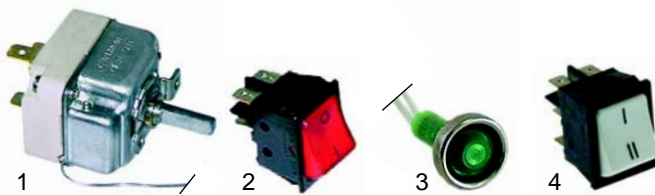

Components (gas)

Item	Order	Description	Model	OEM
1	101984	valve	Citizen	gasI0007
2	102338	ignition control module		ELET

Item	Order	Description	Model	OEM
1	693375	window glass	Polis T2/4, Citizen 9	CRIS0025
2	693376	window glass	Polis T3/6	CRIS0028
3	693377	window glass	Citizen 6	CRIS0026

Item	Order	Description	Model	OEM
1	101017	ignition unit	Citizen	ELET0135
2	102339	electrode		AGHS0014

Pizza ovens (pass)

Front screens

Item	Order	Description	Model	OEM
1	380015	energy regulator	Synthesis/E (manual)	TERM0014
2	111741	knob		MANI0021
3	300189	potentiometer	Synthesis-gas/electrical (manual)	ELET0200
4	111748	knob		MANI0022

Components (mechanical)

Item	Order	Description	Model	OEM
1	693384	hinge (right)	Polis	UPP0207 UPP0139
2	693385	hinge (left)		UPP0206 UPP0140

Item	Order	Description	Model	OEM
1	375002	thermostat		ELET0013
2	301020	push button	Synthesis (gas)	INTE0012
3	359791	signal lamp		LAMP0007
4	346361	changer switch		INTE0011