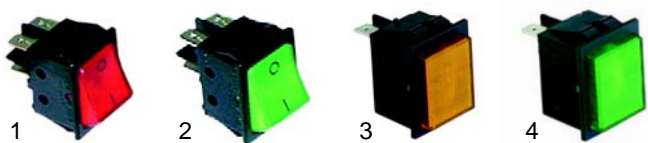

OBRÓBKA TERMICZNA

Części zamienne do urządzeń: ZANOLLI

GASTROPARTS Sp. J.

Klonowica 37
87-100 Toruń
tel. +48 56 657 00 68
fax +48 56 657 00 67
gastroparts@gastroparts.pl

Pizza ovens (old series)

Item	Order	Description	Model	OEM
1	415528	2000W/230V	ELP2/4	
2	416432	2500W/230V	ELP500	

Item	Order	Description	Model	OEM
1	415524	1100W/230V	ELP1/ELP501/1G	
1	415525	1100W/400V	ELP501/2G	
2	415527	1500W/230V	ELP502/1G	
2	415526	1500W/400V	ELP502/2G	

Item	Order	Description	Model	OEM
1	301001	switch, 230 V		INTE0004
2	301003	switch, 230 V		INTE0010
3	359156	signal lamp		LAMP0002
4	359157	signal lamp	universal	LAMP0006

Item	Order	Description	Model	OEM
1	379034	thermostat		
2	345574	switch	ELP501/502, 1st generation	
3	110205	knob		

Item	Order	Description	Model	OEM
1	379204	thermometer		
2	379062	sensor TCJ	ELP501/502, 2nd generation	
3	379054	transformer		