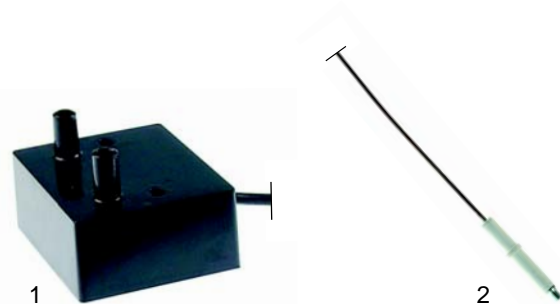

Components (gas)

Item	Order	Description	Model	OEM
1	101984	valve	Citizen	gasI0007
2	102338	ignition control module		ELET

Item	Order	Description	Model	OEM
1	693375	window glass	Polis T2/4, Citizen 9	CRIS0025
2	693376	window glass	Polis T3/6	CRIS0028
3	693377	window glass	Citizen 6	CRIS0026