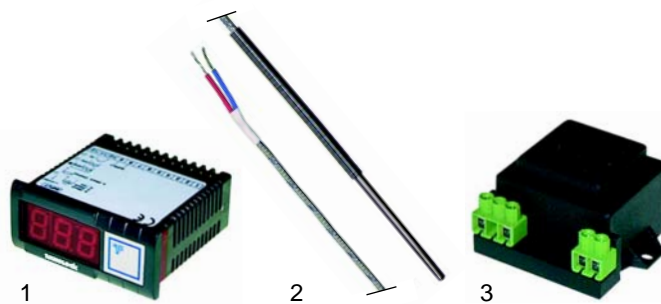

OBRÓBKA TERMICZNA

Części zamienne do urządzeń: ZANOLLI

GASTROPARTS Sp. J.

Klonowica 37
87-100 Toruń
tel. +48 56 657 00 68
fax +48 56 657 00 67
gastroparts@gastroparts.pl

Pizza ovens (old series)

Item	Order	Description	Model	OEM
1	415528	2000W/230V	ELP2/4	
2	416432	2500W/230V	ELP500	

Item	Order	Description	Model	OEM
1	415524	1100W/230V	ELP1/ELP501/1G	
1	415525	1100W/400V	ELP501/2G	
2	415527	1500W/230V	ELP502/1G	
2	415526	1500W/400V	ELP502/2G	

Item	Order	Description	Model	OEM
1	301001	switch, 230 V		INTE0004
2	301003	switch, 230 V		INTE0010
3	359156	signal lamp		LAMP0002
4	359157	signal lamp	universal	LAMP0006

Item	Order	Description	Model	OEM
1	379034	thermostat		
2	345574	switch	ELP501/502, 1st generation	
3	110205	knob		

Item	Order	Description	Model	OEM
1	379204	thermometer		
2	379062	sensor TCJ	ELP501/502, 2nd generation	
3	379054	transformer		