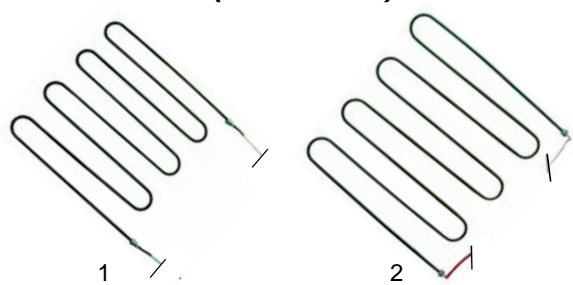

OBRÓBKA TERMICZNA

Części zamienne do urządzeń: ZANOLLI

GASTROPARTS Sp. J.

Klonowica 37
87-100 Toruń
tel. +48 56 657 00 68
fax +48 56 657 00 67
gastroparts@gastroparts.pl

Pizza ovens (old series)

Item	Order	Description	Model	OEM
1	415528	2000W/230V	ELP2/4	
2	416432	2500W/230V	ELP500	

Item	Order	Description	Model	OEM
1	693388	bearing (left/right)		CUSC0022
2	693391	toothed wheel		MECC0418
3	693381	shaft		MECC0417
4	693394	spacer piece	05/40	MECC0419
5	693389	cover (left)		CUSC0013
6	693390	cover (right)		CUSC0012
7	693393	coupling piece		MECC0114