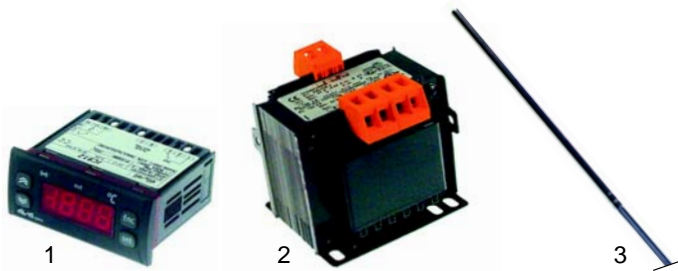

Item	Order	Description	Model	OEM
1	301003	switch	Citizen	INTE0010
2	301002	switch		INTE0009
3	346361	switch		INTE0011
4	359178	signal lamp/green		LAMP0006
5	359180	signal lamp/yellow		LAMP0002

Item	Order	Description	Model	OEM
1	379568	elctronic controller	Citizen	TERM0012
2	401198	transformer		ELET0094
3	379941	sensor (J)		TERM0020