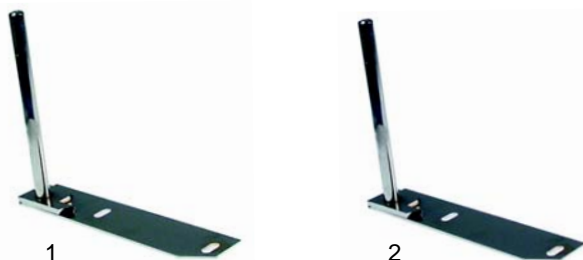

Components (mechanical)

Item	Order	Description	Model	OEM
1	693384	hinge (right)	Polis	UPP0207 UPP0139
2	693385	hinge (left)		UPP0206 UPP0140