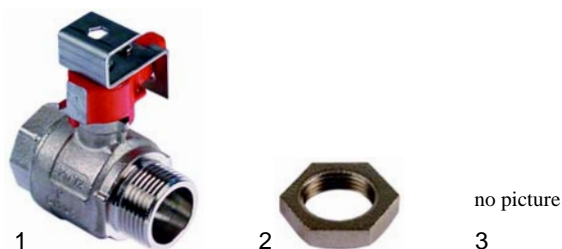

Item	Order	Description	Model	OEM
1	514362	drain tap		6431
2	514363	nut		6432
3	693766	handle		6128