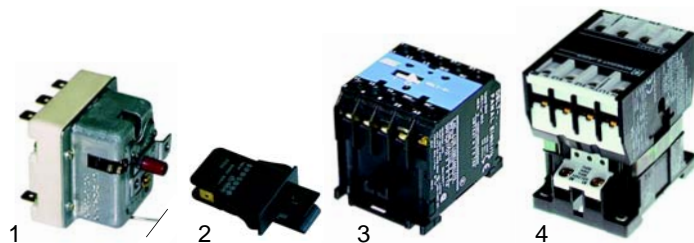

Item	Order	Description	Model	OEM
1	390113	safety thermostat	P1/IT/2, C,	0705-02
2	300092	micro switch	CT, M	3278
3	380413	contactor, 20A	C, CT	3252
4	380395	contactor, 25A	M	3251 6282-11