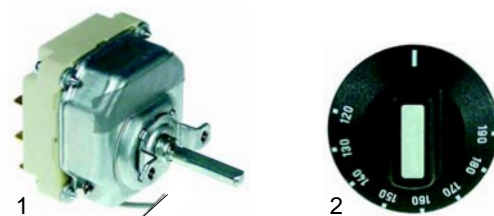

Item	Order	Description	Model	OEM
1	375766	thermostat, 3-pole	BB_	5162 3201-04
2	111944	knob		5168