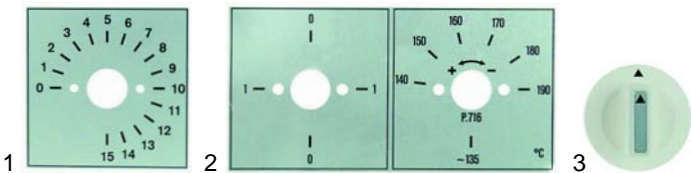

Item	Order	Description	Model	OEM
1	111931	panel/time clock	NDU_	3191
2	111932	panel/switch/thermostat	NDT_	0716
3	111930	knob		0712-02