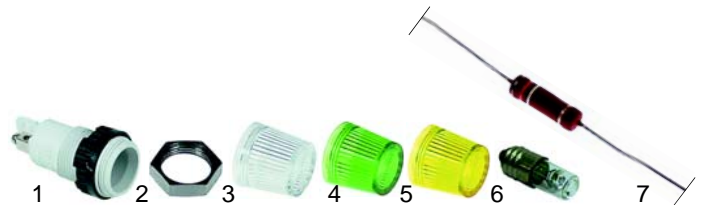

Item	Order	Description	Model	OEM
1	359685	lamp holder		3269
2	550559	nut (metal)	NDU200, NDT200,	3273
3	359686	lens/clear	NDU300, NDU400,	3270
4	359688	lens/green	NDT400,	3272
5	359687	lens/yellow		3271
6	359600	lamp, 230V	NDU2200, NDT2200	0739
7	359502	resistor for 400 V		0742 6328