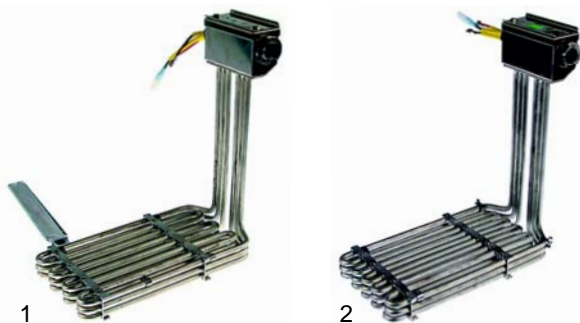

V

Suitable for Valentine

Item	Order	Description	Model	OEM
1	970465	160x300x140mm	ND_200/400	1955
2	970466	360x300x150mm	ND_400	1957
3	970483	125x295x150mm	ND_300	1960

Item	Order	Description	Model	OEM
1	359867	signal lamp/clear, 230V	V200/250,	6324
2	359870	signal lamp/green, 230V	V400/600,	6326
3	359871	signal lamp/yellow, 230V	V200T/250T,	6325
4	359872	signal lamp/red, 230V	V400T,	6327
5	359502	resistor for 400V	V2200/2525,	6328
			2525T	