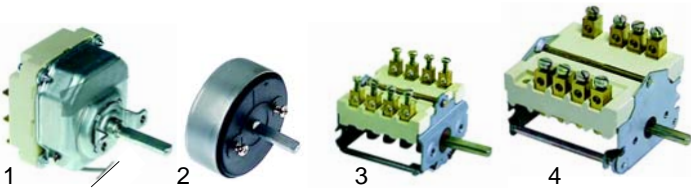

Item	Order	Description	Model	OEM
1	375766	thermostat	NDU_	3201-02
2	350166	time clock	NDT_	3190 6341
3	300021	switch, 3-pole, 16A	ND_400	0719
4	300102	switch, 3-pole, 32A	ND_200/300, ND_2200	0718