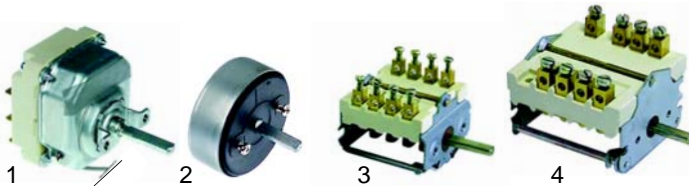

Item	Order	Description	Model	OEM
1	375766	thermostat		3201-02
2	350166	time clock	P1/IT/2, C, CT, M	3190 6341
3	300021	switch, 3-pole, 16A	P1, P2, C, M	0719
4	300102	switch, 3-pole, 32A	PIT, CT	0718