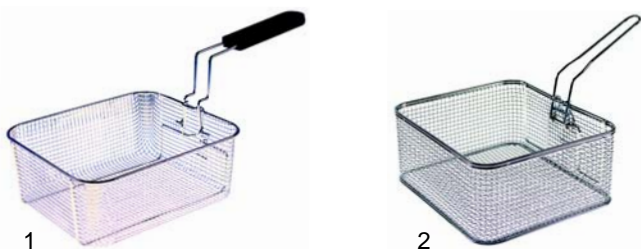

Item	Order	Description	Model	OEM
1	970474	220x260x100mm	MAXI23/30	9021-57
2	970475	285x245x12mm	MAXI60	9024-60