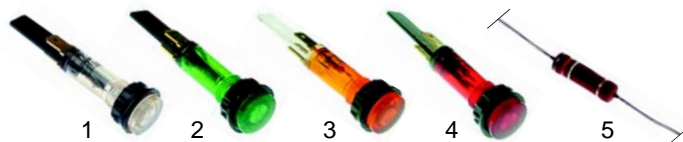

Item	Order	Description	Model	OEM
1	359867	signal lamp/clear, 230V	V200/250,	6324
2	359870	signal lamp/green, 230V	V400/600,	6326
3	359871	signal lamp/yellow, 230V	V200T/250T,	6325
4	359872	signal lamp/red, 230V	V400T,	6327
5	359502	resistor for 400V	V2200/2525,	6328
			2525T