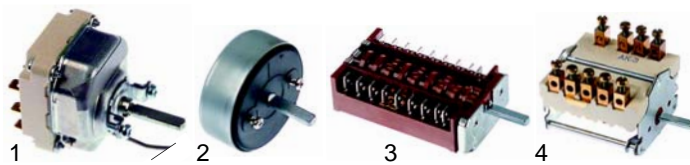

Item	Order	Description	Model	OEM
1	375763	thermostat	V	6311-SA
1	375177	thermostat	V_T	6310-SA
2	350166	time clock	V_,V_T	6341
3	346468	switch, 16A	V_	6316-51
4	346469	switch, 32A	V_T	6317-51