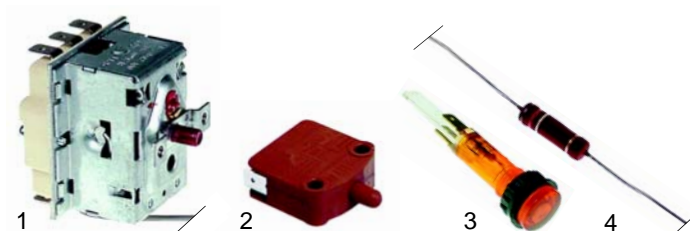

Item	Order	Description	Model	OEM
1	375766	thermostat, 3-pole	BB_	5162 3201-04
2	111944	knob		5168

Item	Order	Description	Model	OEM
1	300074	switch, 2-pole	BB7, BB55	2693-01
2	300021	switch, 3-pole	BB7T, BB10, BB13	0719
3	110231	knob	BB	5166