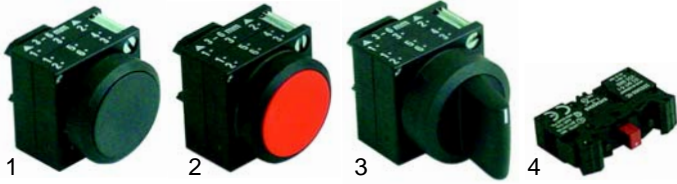

Item	Order	Description	Model	OEM
1	345671	push button		A0341
2	345672	push button, stop	GE246, GS246,	A0341
3	345673	selector switch, I-0-II	GE366, GS366,	A0358B
3	345674	selector switch, 0-I	GE416, GS416	A0358A
4	345669	contactor block		A0330