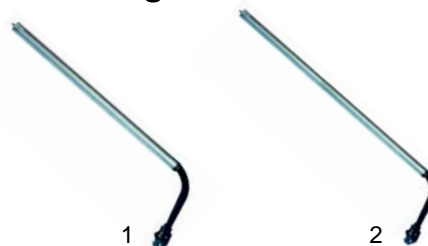

Chicken grill

Item	Order	Description	Model	OEM
1	105428	burner	GS246, GS312, GS416	GS20032
2	105429	burner	GS366	GSP080