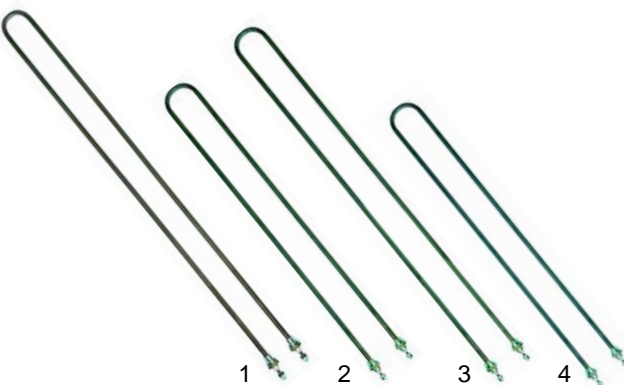

Item	Order	Description	Model	OEM
1	416016	1700W/230V	GE312	A0344
2	416017	2400W/230V	GE246	A0352
3	416025	3200W/230V	GE366	A0351
4	416026	2300W/230V	GE416	A0353