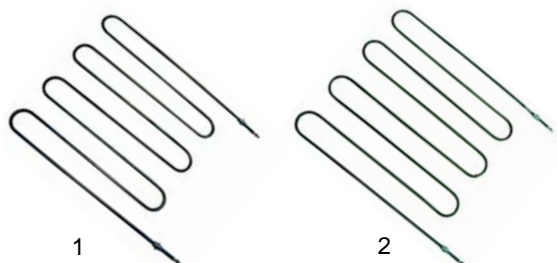

Item	Order	Description	Model	OEM
1	415890	1500W/230V	Baby 50	336023
2	415891	2000W/230V	Baby 2	336024