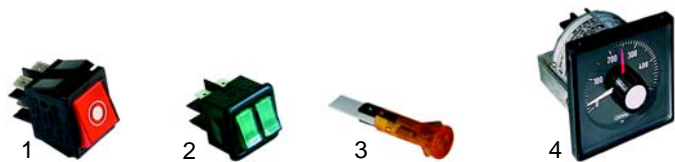

# Small appliances and single devices

Item	Order	Description	Model	OEM
1	301076	reset switch		
2	345055	double rocker switch	Export gas	
3	359140	signal lamp		
4	379039	thermostat		333002

Item	Order	Description	Model	OEM
1	345055	double rocker switch		
2	359140	signal lamp		
3	541054	thermometer 500	Export Erre	332001
4	375100	thermostat 500 , 1 pole		
5	110330	knob		513002

Item	Order	Description	Model	OEM
1	101164	valve V4605	Export gas	512001
2	101165	ignition control module		512002

Item	Order	Description	Model	OEM
1	379027	electronic controller		331008
2	379051	sensor TCJ	Europa	
3	301003	switch		