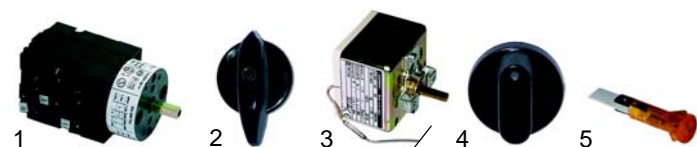

Item	Order	Description	Model	OEM
1	301065	switch		304023
2	110205	knob	Baby 50	
3	375103	thermostat 500 , 3pole	Baby 2	333003
4	110330	knob		513002
5	359140	signal lamp		

Suitable for Tornati