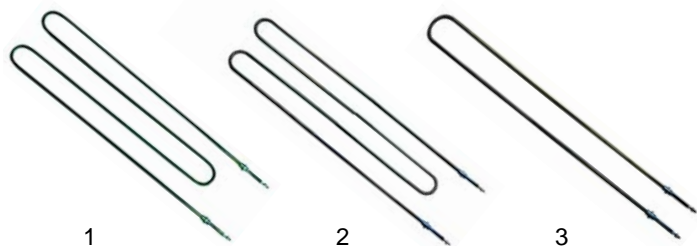

Item	Order	Description	Model	OEM
1	415521	650W/230V	Export 60x60	336007
2	415520	1000W/230V	Export 60x90	336011
3	415896	550W/230V		336005