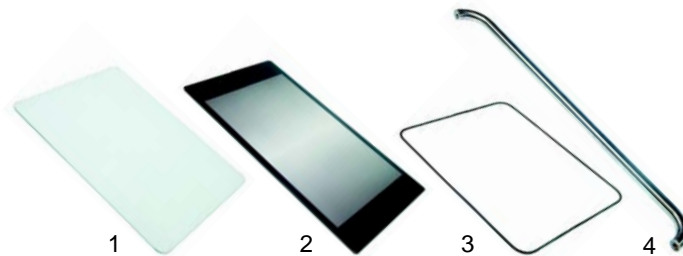

Item	Order	Description	Model	OEM
1	693230	internal glass		01981248300
2	693231	external glass	6__	09980578418
3	693232	gasket glass		09980928000
4	693225	door handle		09960209002