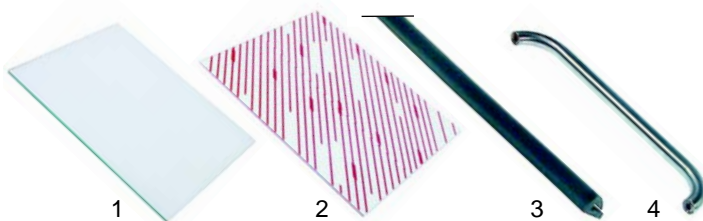

Item	Order	Description	Model	OEM
1	693226	internal glass		09980438300
2	693227	external glass	440	09980448316
3	693228	gasket glass		09980458000
4	693229	door handle		09960099002