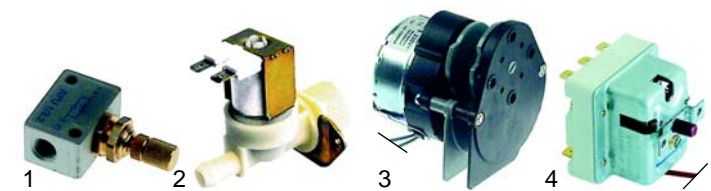

no picture

Item	Order	Description	Model	OEM
1	693224	glass plate	CV5E-90, CV5P	09980648418
2	693225	door handle		09960209002

Hot-air ovens (gas)

Item	Order	Description	Model	OEM
1	105635	burner		11980137915
2	101989	valve		11950407000
3	101990	ignition control module	900G	11950397000
4	101794	ignition electrode		11950437000
5	101795	monitoring electrode		11950447000