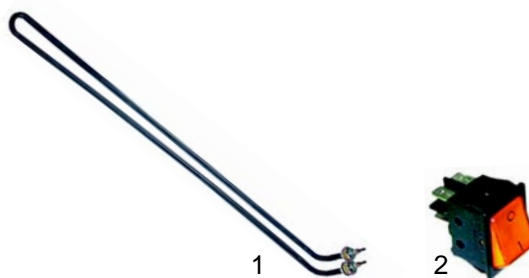

Large grill (electrical)

Item	Order	Description	Model	OEM
1	416990	heating element 3300W		170109
2	301002	switch	GPE1, GPE2