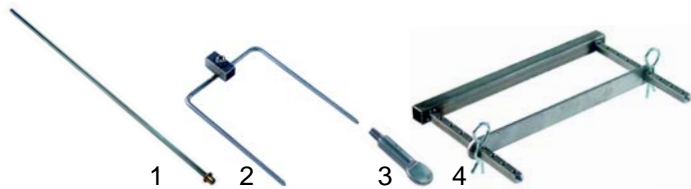

## Large grill (mechanical)

Item	Order	Description	Model	OEM
1	693255	skewer		160000
2	693256	end clamp	GPG1, GPG2, GPE1, GPE2	
3	693144	screw		
4	693258	ignition clamp		

Pos.	Order	Description	Model	OEM
1	693259	glass door	GPG1, GPE1, GPG2, GPE2	131000
2	693260	glass door		130000