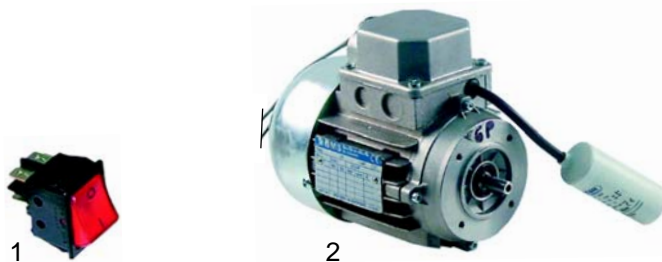

Large grill (Impulse)

Item	Order	Description	Model	OEM
1	301001	switch	GPG_, GPE_	
2	500625	motor		140020

Suitable for Tecno-MCM