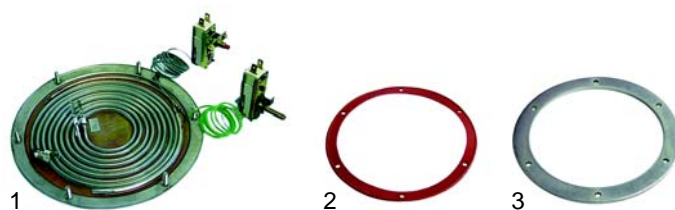

Item	Order	Description	Model	OEM
1	415661	3000W/230V		160087
2	520323	gasket		-
3	520324	flange		-