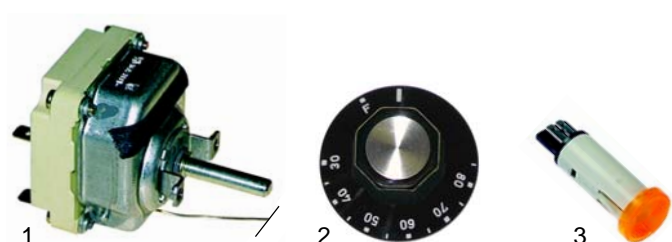

Item	Order	Description	Model	OEM
1	375019	thermostat		162015
2	110133	knob		-
3	359677	signal lamp		168080