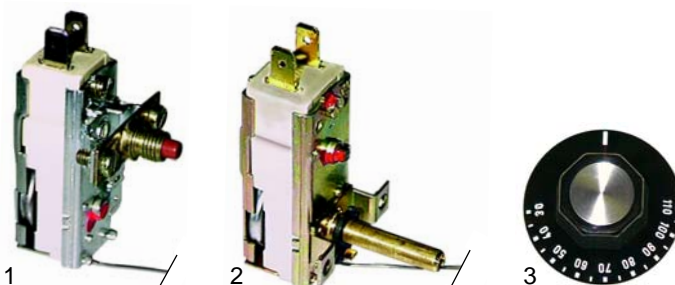

Item	Order	Description	Model	OEM
1	375137	safety thermostat		-
2	375300	thermostat, 110 C		-
3	110119	knob		-