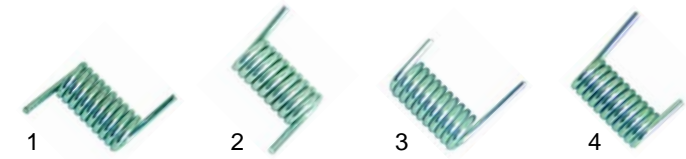

Contact grills

Item	Order	Description	Model	OEM
1	416590	1150W/230V (lower)	Cort L/R	IGS407C
2	416591	875W/230V (upper)		IGS402C
3	416592	850W/230V (lower)	PD, Elio, Top	IGS407P
4	416593	700W/230V (upper)	PD, Elio	IGS402P

Item	Order	Description	Model	OEM
1	359154	signal lamp		IGS422
2	390139	thermostat	Cort L/R, PD_, Elio_, Top	IGS460
3	350014	time clock		IGS450
4	110275	knob		IGS336

Item	Order	Description	Model	OEM
1	690159	spring (right)	Cort (until 1999)	IGS540C
2	690169	spring (left)		IGS543C
3	690185	spring (right)	Cort (from 1999)	IGS540C/99
4	690192	spring (left)		IGS543C/99