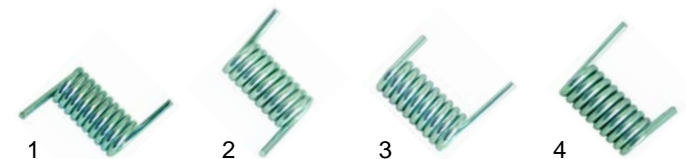

Item	Order	Description	Model	OEM
1	690159	spring (right)	Cort (until 1999)	IGS540C
2	690169	spring (left)		IGS543C
3	690185	spring (right)	Cort (from 1999)	IGS540C/99
4	690192	spring (left)		IGS543C/99