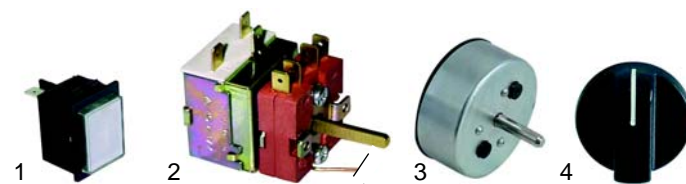

Item	Order	Description	Model	OEM
1	345993	switch		IB5806805
2	345994	changer switch	Roller	IB5806800
3	359140	signal lamp		IB5846400
4	400957	p.c.b.		IB5946810

Item	Order	Description	Model	OEM
1	500488	motor, 230V		IB5036800
2	500489	motor, 24V DC	Roller	IB5036810
3	601038	fan		IB5036830

Contact grills

Item	Order	Description	Model	OEM
1	416590	1150W/230V (lower)	Cort L/R	IGS407C
2	416591	875W/230V (upper)		IGS402C
3	416592	850W/230V (lower)	PD, Elio, Top	IGS407P
4	416593	700W/230V (upper)	PD, Elio	IGS402P