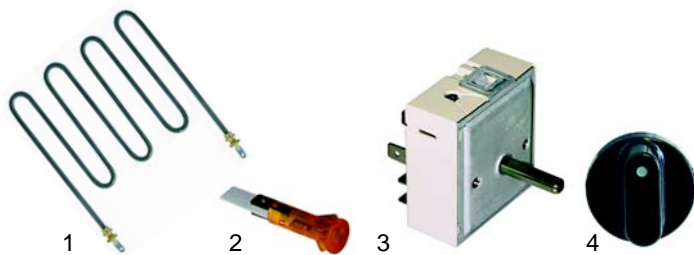

Item	Order	Description	Model	OEM
1	416594	1900W/230V		RCSG200
2	359140	signal lamp	SA-PRO, SA_MOBILE	RCSG236
3	380015	energy regulator		RCSG230
4	110930	knob		RCSG234