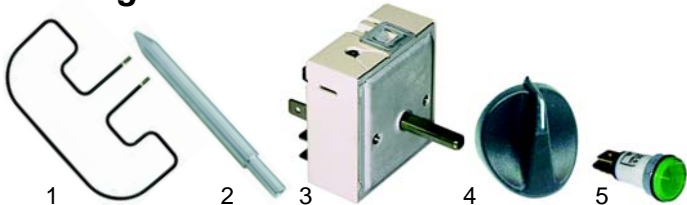

Hot dog-machines

Item	Order	Description	Model	OEM
1	416487	750W/230V		ATHD071015
2	693094	aluminium skewer	HD	ATHD055804
3	380015	energy regulator		ATHD073010
4	110277	knob		ATHD061001
5	359027	signal lamp		ATHD076005