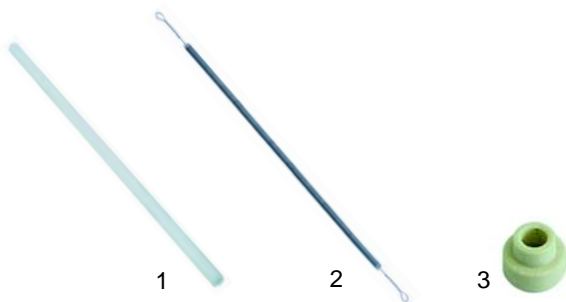

Salamander

Item	Order	Description	Model	OEM
1	416561	quartz tube	SA-BASIC, SA-FISSA	IGS660SF
2	416562	heating element		IGS402SF
3	693096	isolator		IGS630SF