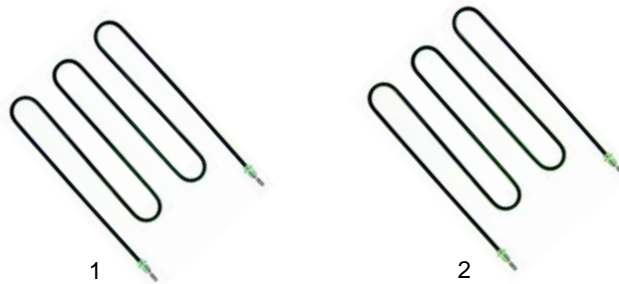

Pizza ovens

Item	Order	Description	Model	OEM
1	416488	1000W/230V (upper)		IB5256400
2	416489	750W/230V (lower)		IB5256410