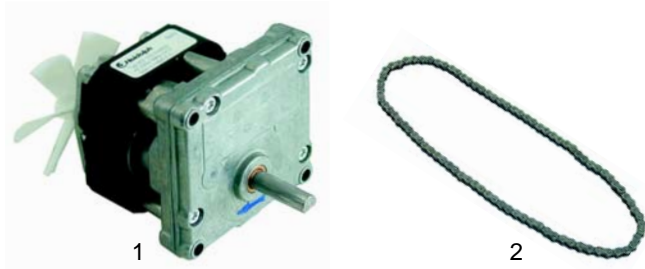

Item	Order	Description	Model	OEM
1	500497	motor	Rolly 5/5S,	904191
2	693056	drive chain	Rolly8L/16	901118