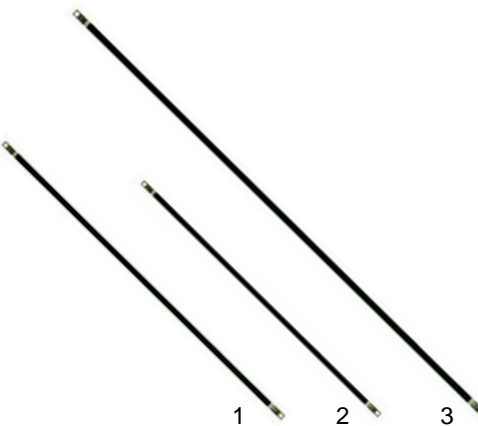

Roller grills

Item	Order	Description	Model	OEM
1	416183	170W/230V	Rolly 5, Rolly 16	905710
2	416184	170W/230V	Rolly 5S	905712
3	416185	170W/230V	Rolly 8L	905711