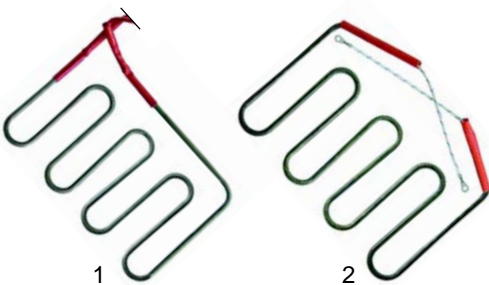

Item	Order	Description	Model	OEM
1	416181	1200W/230V (upper)	Größe 1,5	905615
2	416182	1400W/230V (lower)		905635