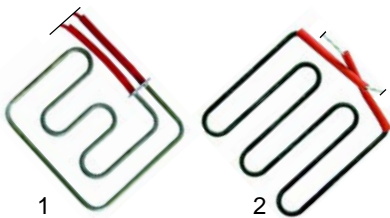

Contact grills

Item	Order	Description	Model	OEM
1	416178	750W/230V (upper)	Größe 1,	905650
2	416179	1000W/230V (lower)	Größe 2	905671 905670