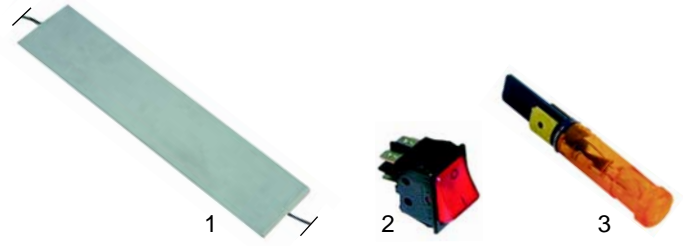

Item	Order	Description	Model	OEM
1	416186	350W/230 V	R701L,	905822
2	301001	switch	R502L,	903612
3	345598	signal lamp, 400V	R902L	903629