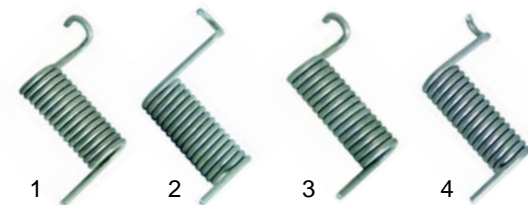

## Contact grills

Item	Order	Description	Model	OEM
1	416178	750W/230V (upper)	Größe 1,	905650
2	416179	1000W/230V (lower)	Größe 2	905671 905670

Item	Order	Description	Model	OEM
1	416181	1200W/230V (upper)	Größe 1,5	905615
2	416182	1400W/230V (lower)		905635

Item	Order	Description	Model	OEM
1	359034	signal lamp, 400V, 10mm Ø		903640
2	359019	signal lamp, 400V, 10mm Ø		903641
3	345598	signal lamp, 400V, 9mm Ø	universal	903629
4	no longer available	switch		905341
5	301003	switch		903613