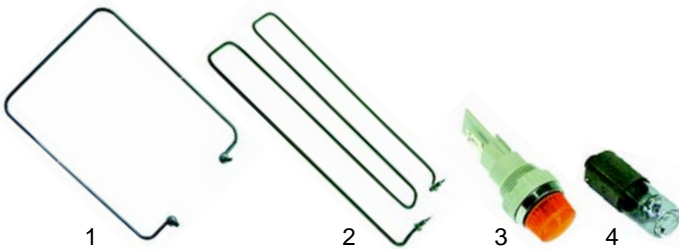

Bains-marie

Item	Order	Description	Model	OEM
1	415675	2000W/230V	2704 (old)	8900341
2	415375	3000W/230V	2707 (old)	8900342
3	359854	signal lamp	universal	8900425
4	359606	glow lamp		-

Fryers (electric)

Item	Order	Description	Model	OEM
1	415365	3300W/230V (outer)	old devices	-
2	415366	3300W/230V (inner)		-