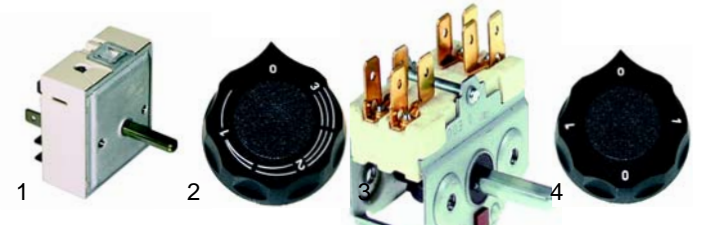

Item	Order	Description	Model	OEM
1	380015	energy regulator	2404, 2414	8900215
2	110117	knob		-
3	300074	switch		8900301
4	110113	knob