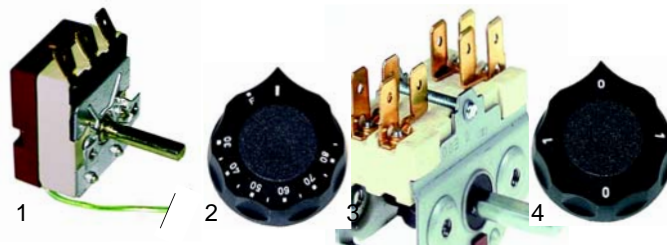

Item	Order	Description	Model	OEM
1	375005	thermostat		8900203
2	110109	knob		-
3	300074	switch		8900301
4	110113	knob		-