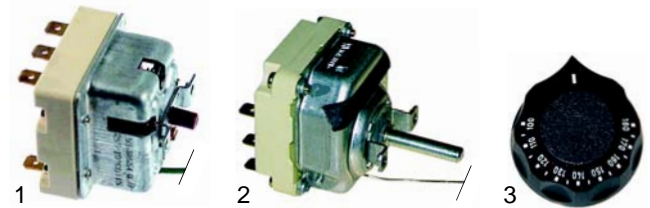

Item	Order	Description	Model	OEM
1	375694	safety thermostat	1004,	8900253
2	375512	thermostat	1005,	8900210
3	110115	knob	1006	-