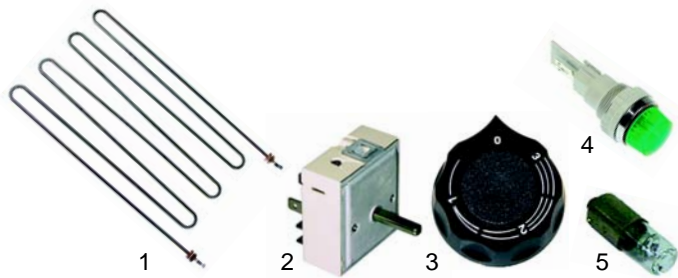

Chip scuttle tops

Item	Order	Description	Model	OEM
1	415103	650W/230V		8900319
2	300074	switch		8900301
3	110113	knob	3204	-
4	359854	signal lamp		8900425
5	359606	glow lamp		-

Item	Order	Description	Model	OEM
1	300021	switch		8900302
2	110113	knob	1004,	-
3	359854	signal lamp	1005,	8900425
4	359606	glow lamp	1006	-

Item	Order	Description	Model	OEM
1	970441	fryer basket		8900104
2	550004	capillary pipe clamp		8900541
3	550043	sensor clamp		8999998

Salamander (electric)

Item	Order	Description	Model	OEM
1	418236	2600W/230V		3900328
2	380015	energy regulator		8900215
3	110117	knob	6397	
4	359855	signal lamp/green		8900425
5	359606	glow lamp		8900425