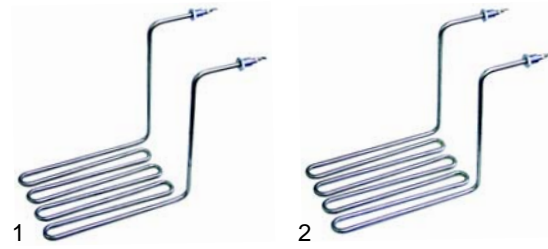

Fryers (electric)

Item	Order	Description	Model	OEM
1	415365	3300W/230V (outer)	old devices	-
2	415366	3300W/230V (inner)		-