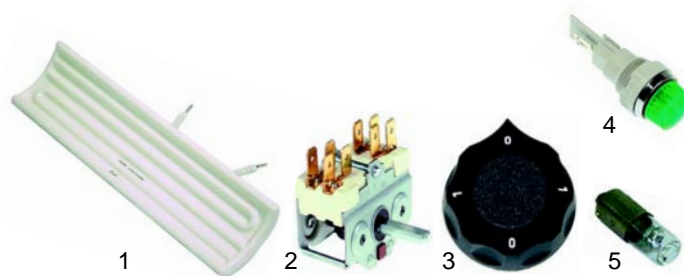

Food warmers

Item	Order	Description	Model	OEM
1	415102	400W/230V		8900380
2	300074	switch		8900301
3	110113	knob		
4	359855	signal lamp/green		8900425
5	359606	glow lamp		-