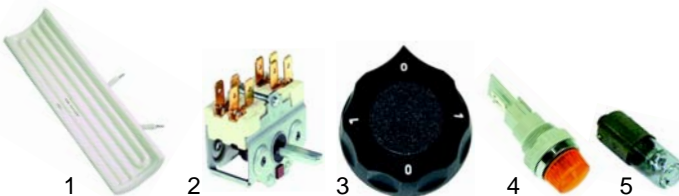

Chip scuttle tops

Item	Order	Description	Model	OEM
1	415103	650W/230V		8900319
2	300074	switch		8900301
3	110113	knob	3204	-
4	359854	signal lamp		8900425
5	359606	glow lamp		-