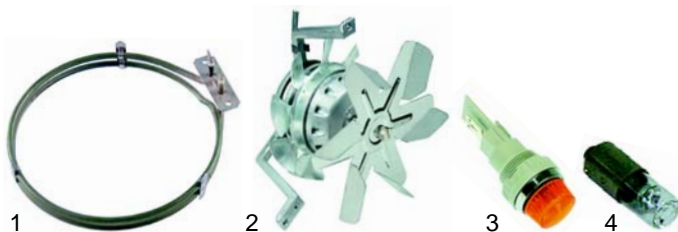

Hot cupboards

Item	Order	Description	Model	OEM
1	418240	1300W/230V		8900327
2	601151	motor/complete		8900360
3	359854	signal lamp		8900426
5	359606	glow lamp		-