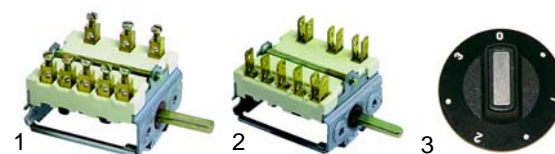

Item	Order	Description	Model	OEM
1	300025	7-position switch		PT0177
2	300004	7-position switch		PT0178
3	110234	knob		PT0113