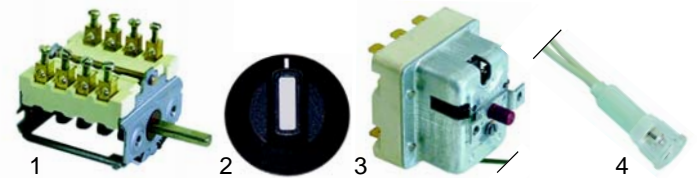

Item	Order	Description	Model	OEM
1	416450	2000W/400V	Baby50	5591300
2	416451	2500W/400V	FG2/50, FGM2/50	5591280

Item	Order	Description	Model	OEM
1	416452	2500W/400V (upper)	FG1-2/60, FGM-2/60,	5591550
1	416453	2000W/400V (lower)	FGS-2/60, FGMS-2/60	5591600
2	416454	1900W/400V (upper)	FG1-2/6090, FGM1-2/	5591650
2	416455	1500W/400V (lower)	609, FGS1-2/609,	5591700
			FGMS1-2/609 (until2001)	
3	416565	1270W/400V (upper)	FG1-2/6090, FGM1-2/	5591400
3	416566	1000W/400V (lower)	609, FGS1-2/609,	5591450
			FGMS1-2/609 (until2002)	
4	416570	front heating element, 450W/400V	FGS1-2/60, FGS1-2/6090,	5591320
			FGMS1-2/6,	
			FGM1-2/6090	

Item	Order	Description	Model	OEM
1	416567	1340W/400V (upper/lower)	FG1-2/9060, FGM1-2/9060, FGS1-2/9060, FGMS1-2/9060	5591870
2	416456	2500W/400V (upper)	FG1-2/90, FGM1-2/90,	5591750
2	416457	2000W/400V (lower)	FGS1-2/90, FGMS1-2/90 (until 2001)	5591800
3	416568	2000W/400V (upper)	FG1-2/90, FGM1-2/90,	5591850
3	416569	1670W/400V (lower)	FGS1-2/90, FGMS1-2/90 (until 2002)	5591900
4	416571	front heating element, 700W/230V	FGS1-2/90, FGS1-2/9060, FGMS1-2/90, FGMS1-2/9060	5591350

Item	Order	Description	Model	OEM
1	345675	switch, 3-pole	Baby,	5320060
2	375257	safety thermostat	FGM2/50 (until2001)	5320450
3	359263	signal lamp		5371120

Item	Order	Description	Model	OEM
1	300021	switch		5320310
2	110253	knob	FGM2/50	5873160
3	375257	safety thermostat, 560 C	(from 2002)	5320460
4	359263	signal lamp		5371120