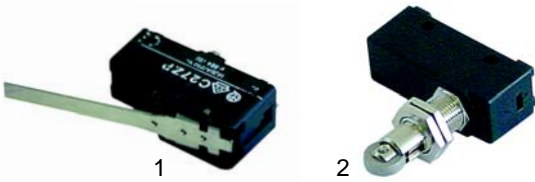

Item	Order	Description	Model	OEM
1	345125	micro switch	PFD33, PFD45, PFD50	5400250
				5400100
2	345639	micro switch		5401000