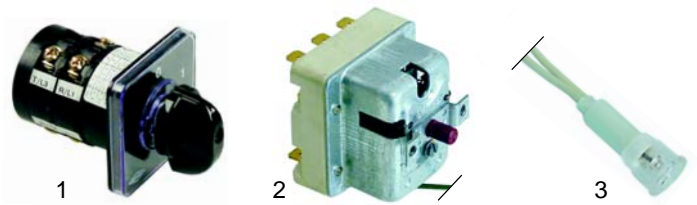

Item	Order	Description	Model	OEM
1	416450	2000W/400V	Baby50	5591300
2	416451	2500W/400V	FG2/50, FGM2/50	5591280

Item	Order	Description	Model	OEM
1	416452	2500W/400V (upper)	FG1-2/60, FGM-2/60,	5591550
1	416453	2000W/400V (lower)	FGS-2/60, FGMS-2/60	5591600
2	416454	1900W/400V (upper)	FG1-2/6090, FGM1-2/	5591650
2	416455	1500W/400V (lower)	609, FGS1-2/609,	5591700
			FGMS1-2/609 (until2001)	
3	416565	1270W/400V (upper)	FG1-2/6090, FGM1-2/	5591400
3	416566	1000W/400V (lower)	609, FGS1-2/609,	5591450
			FGMS1-2/609 (until2002)	
4	416570	front heating element, 450W/400V	FGS1-2/60, FGS1-2/6090,	5591320
			FGMS1-2/6,	
			FGM1-2/6090	

Item	Order	Description	Model	OEM
1	345675	switch, 3-pole	Baby,	5320060
2	375257	safety thermostat	FGM2/50 (until2001)	5320450
3	359263	signal lamp		5371120

Item	Order	Description	Model	OEM
1	300021	switch		5320310
2	110253	knob	FGM2/50	5873160
3	375257	safety thermostat, 560 C	(from 2002)	5320460
4	359263	signal lamp		5371120