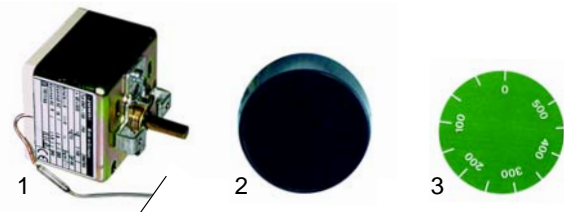

Item	Order	Description	Model	OEM
1	375103	thermostat, 3-pole		5320390
2	110642	knob	Baby 50, FGM2/ 50	4102950
3	110890	symbol		5820220