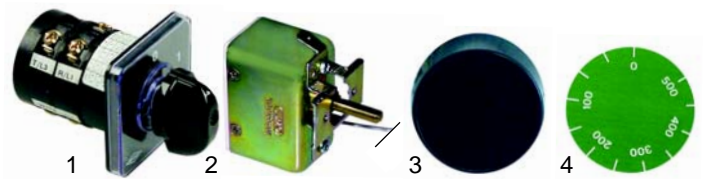

Item	Order	Description	Model	OEM
1	345675	switch		5320060
2	375100	thermostat, 1-pole	series FGM (until 2001), 1-2/	5320470
3	110642	knob	60, 1-260/90, 1-2/	4102950
4	110890	symbol	90	5820220