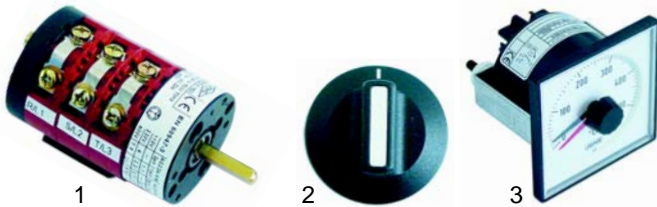

Item	Order	Description	Model	OEM
1	101026	ignition unit		EH02100
2	101028	transformer	SG22, SG23, SG33	EH03300, EH04500, EH04510
3	100750	electrode		GA01400 GA01410

Item	Order	Description	Model	OEM
1	300139	switch		EH01800
2	375313	thermostat	MF1,	ED00700
3	110932	knob	MF2,	AC06200
4	359132	signal element	MF3,	EL00300
5	359358	lamp holder (yellow)	4DS, 8DS	EL00200

Item	Order	Description	Model	OEM
1	101378	solenoid valve		EB01800
2	101086	gas tap	SG22,	GA05300
3	110080	knob	SG23,	GA05100
4	110082	symbol	SG33	GA05100

Suitable for OEM

Item	Order	Description	Model	OEM
1	345512	switch, 400 V		EF00400
2	345511	changer switch, 1-pole	MF2, MF5, MF8, MF11, SG_, series 2000	EF02300
3	301004	changer switch		EF02400
4	359159	signal lamp		EL01200

Item	Order	Description	Model	OEM
1	400529	p.c.b.		HE00120
2	400576	triac	series 2000	HE05600
3	400577	supply transformer		HE00310

Item	Order	Description	Model	OEM
1	345762	switch	MF5 - 15, series 2000	EH00900
2	110932	knob		AC06200
3	379039	thermostat	series 2000, SG	ED02200