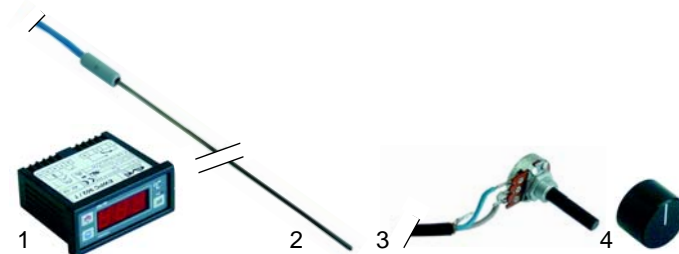

Item	Order	Description	Model	OEM
1	379018	electronic controller		ED05100
2	379454	sensor		ED05200 ED06600
3	300090	potentiometer	PF45MTE	HE09200
4	110162	knob		AC05100