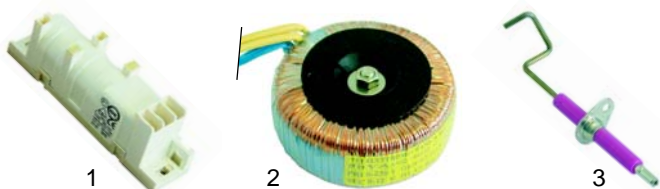

OBRÓBKA TERMICZNA

Części zamienne do urządzeń:
OEM

GASTROPARTS Sp. J.

Klonowica 37
87-100 Toruń
tel. +48 56 657 00 68
fax +48 56 657 00 67
gastroparts@gastroparts.pl

Pizza ovens

Item	Order	Description	Model	OEM
1	105199	burner	SG22	GA07200
2	105201	burner	SG23, SG33	GA07100
3	105116	burner	SG22, SG23	GA00700
4	105234	burner	SG33	GA00800

Item	Order	Description	Model	OEM
1	416461	1000W/230V	MF1	EE15700
2	416462	1650W/230V	MF2, LX2	EE07000
3	416463	1700W/230V (upper)	MF3	EE23000
3	416464	2000W/230V	4DS, 8DS, MF3	EE17700

Item	Order	Description	Model	OEM
1	101514	ceramic stone		GA02600
2	101511	burner grid	SG22, SG23	KB61110
3	101513	glass-fibre strap, length 1200mm	SG22	AL13600 AL13610
3	101512	glass-fibre strap, length 540mm	SG23, SG33	AL13500 AL13510

Item	Order	Description	Model	OEM
1	101026	ignition unit		EH02100
2	101028	transformer	SG22, SG23, SG33	EH03300, EH04500, EH04510
3	100750	electrode		GA01400 GA01410

Item	Order	Description	Model	OEM
1	300139	switch		EH01800
2	375313	thermostat	MF1,	ED00700
3	110932	knob	MF2,	AC06200
4	359132	signal element	MF3,	EL00300
5	359358	lamp holder (yellow)	4DS, 8DS	EL00200

Item	Order	Description	Model	OEM
1	101378	solenoid valve		EB01800
2	101086	gas tap	SG22,	GA05300
3	110080	knob	SG23,	GA05100
4	110082	symbol	SG33	GA05100

Suitable for OEM

Item	Order	Description	Model	OEM
1	345512	switch, 400 V		EF00400
2	345511	changer switch, 1-pole	MF2, MF5, MF8, MF11, SG_, series 2000	EF02300
3	301004	changer switch		EF02400
4	359159	signal lamp		EL01200