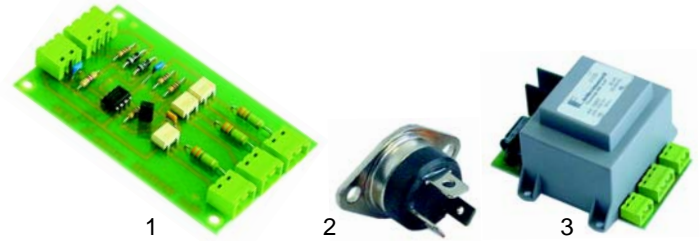

Item	Order	Description	Model	OEM
1	101026	ignition unit		EH02100
2	101028	transformer	SG22, SG23, SG33	EH03300, EH04500, EH04510
3	100750	electrode		GA01400 GA01410

Item	Order	Description	Model	OEM
1	300139	switch		EH01800
2	375313	thermostat	MF1,	ED00700
3	110932	knob	MF2,	AC06200
4	359132	signal element	MF3,	EL00300
5	359358	lamp holder (yellow)	4DS, 8DS	EL00200

Item	Order	Description	Model	OEM
1	101378	solenoid valve		EB01800
2	101086	gas tap	SG22,	GA05300
3	110080	knob	SG23,	GA05100
4	110082	symbol	SG33	GA05100

Suitable for OEM

Item	Order	Description	Model	OEM
1	345512	switch, 400 V		EF00400
2	345511	changer switch, 1-pole	MF2, MF5, MF8, MF11, SG_, series 2000	EF02300
3	301004	changer switch		EF02400
4	359159	signal lamp		EL01200

Item	Order	Description	Model	OEM
1	400529	p.c.b.		HE00120
2	400576	triac	series 2000	HE05600
3	400577	supply transformer		HE00310

Item	Order	Description	Model	OEM
1	345762	switch	MF5 - 15, series 2000	EH00900
2	110932	knob		AC06200
3	379039	thermostat	series 2000, SG	ED02200