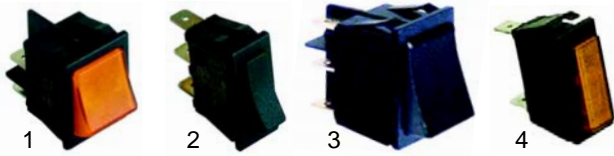

Item	Order	Description	Model	OEM
1	101026	ignition unit		EH02100
2	101028	transformer	SG22, SG23, SG33	EH03300, EH04500, EH04510
3	100750	electrode		GA01400 GA01410

Item	Order	Description	Model	OEM
1	300139	switch		EH01800
2	375313	thermostat	MF1,	ED00700
3	110932	knob	MF2,	AC06200
4	359132	signal element	MF3,	EL00300
5	359358	lamp holder (yellow)	4DS, 8DS	EL00200

Item	Order	Description	Model	OEM
1	101378	solenoid valve		EB01800
2	101086	gas tap	SG22,	GA05300
3	110080	knob	SG23,	GA05100
4	110082	symbol	SG33	GA05100

Suitable for OEM

Item	Order	Description	Model	OEM
1	345512	switch, 400 V		EF00400
2	345511	changer switch, 1-pole	MF2, MF5, MF8, MF11, SG_, series 2000	EF02300
3	301004	changer switch		EF02400
4	359159	signal lamp		EL01200