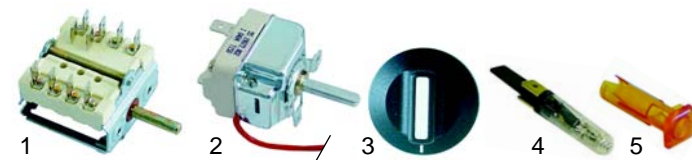

Item	Order	Description	Model	OEM
1	416461	1000W/230V	MF1	EE15700
2	416462	1650W/230V	MF2, LX2	EE07000
3	416463	1700W/230V (upper)	MF3	EE23000
3	416464	2000W/230V	4DS, 8DS, MF3	EE17700

Item	Order	Description	Model	OEM
1	101514	ceramic stone		GA02600
2	101511	burner grid	SG22, SG23	KB61110
3	101513	glass-fibre strap, length 1200mm	SG22	AL13600 AL13610
3	101512	glass-fibre strap, length 540mm	SG23, SG33	AL13500 AL13510

Item	Order	Description	Model	OEM
1	415943	600W/230V/(lower)	MF4CLS,	EE13300
1	415944	700W/230V (upper)	MF4CLR,	EE13200
1	415945	600W/400V (lower)	MF8CLS,	EE13500
1	415946	700W/400V (upper)	MF8CLR	EE13400
2	416465	900W/230V (lower)	MF5S,	EE10900
2	416466	1100W/230V (upper)	MF5R,	EE10800
2	416467	900W/400V (lower)	MF10S,	EE11100
2	416468	1100W/400V (upper)	MF10R	EE11000
3	416469	900W/230V (lower)		EE10500
3	416470	1100W/230V (upper)	MF11S,	EE10400
3	416471	900W/400V (lower)	MF11R,	EE10700
3	416472	1100W/400V (upper)	F32	EE10600
4	416473	1300W/230V (lower)		EE11300
4	416474	1600W/230V (upper)	MF15S,	EE08400
4	416475	1300W/400V (lower)	MF15R,	EE11500
4	416476	1600W/400V (upper)	F33	EE11400

Item	Order	Description	Model	OEM
1	101026	ignition unit		EH02100
2	101028	transformer	SG22, SG23, SG33	EH03300, EH04500, EH04510
3	100750	electrode		GA01400 GA01410

Item	Order	Description	Model	OEM
1	300139	switch		EH01800
2	375313	thermostat	MF1,	ED00700
3	110932	knob	MF2,	AC06200
4	359132	signal element	MF3,	EL00300
5	359358	lamp holder (yellow)	4DS, 8DS	EL00200

Item	Order	Description	Model	OEM
1	101378	solenoid valve		EB01800
2	101086	gas tap	SG22,	GA05300
3	110080	knob	SG23,	GA05100
4	110082	symbol	SG33	GA05100

Suitable for OEM

Item	Order	Description	Model	OEM
1	345512	switch, 400 V		EF00400
2	345511	changer switch, 1-pole	MF2, MF5, MF8, MF11, SG_, series 2000	EF02300
3	301004	changer switch		EF02400
4	359159	signal lamp		EL01200