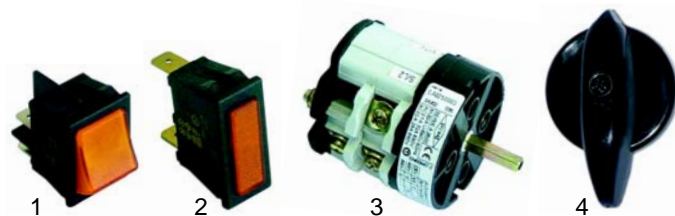

Item	Order	Description	Model	OEM
1	690116	joint support	MF1-MF15,	HDTV0300
2	690149	hand protection	series 2000, SG	AC07100
3	690158	handle		AC06600

Pos.	Order	Description	Model	OEM
1	850007	firebrick (495x315x14mm)	MF1	AL15500
2	850008	firebrick (495x515x19mm)	MF2	AL14400
3	850009	firebrick (622x606x25mm)	MF3, MF4, 4DS, 8DS, MF8, F22, SG22	AL15100
4	850012	firebrick 913x606x19mm	MF5, MF10, MF11, F23, F32, SG23	AL18200
5	850013	firebrick 913x455x19mm	MF15, F33, SG33	AL17900

Pizza shape

Item	Order	Description	Model	OEM
1	416477	1500 W/230V	PF33	EE02800
1	416478	1500 V/400V		EE18100
2	416479	3000 W/230V	PF45	EE03000
2	416480	3000 W/400V		EE16200

Item	Order	Description	Model	OEM
1	345705	push button	PF33MT, PF45MTE	EF05400 EF10010
2	345706	contactor block complete	PE33MT	EF04510 EF09800 EF09810
3	345707	contactor block complete	PF45MTE	EF04010 EF09600 EF09610