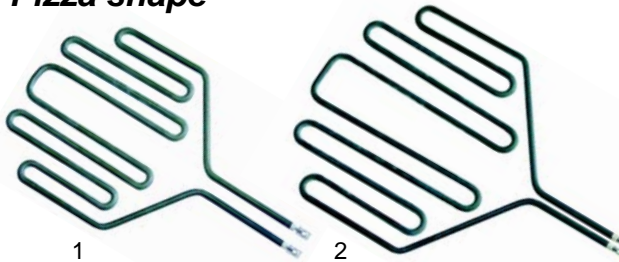

Pizza shape

Item	Order	Description	Model	OEM
1	416477	1500 W/230V	PF33	EE02800
1	416478	1500 V/400V		EE18100
2	416479	3000 W/230V	PF45	EE03000
2	416480	3000 W/400V		EE16200