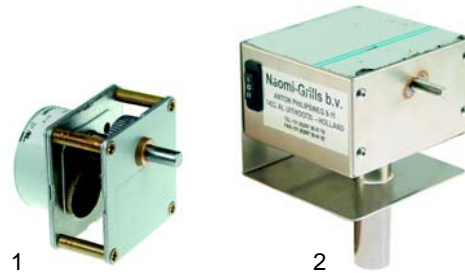

Item	Order	Description	Model	OEM
1	500803	motor	universal	101A
2	500802	motor/complete	DKO._	100