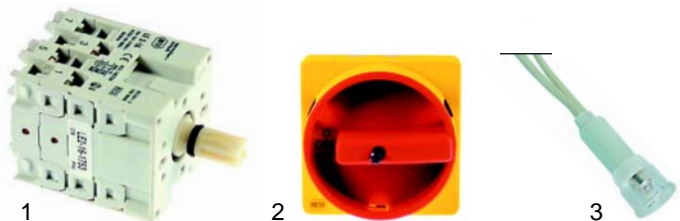

Item	Order	Description	Model	OEM
1	346383	switch	33, 45	74500530
2	346381	knob		74500440
3	359263	signal lamp		74420790