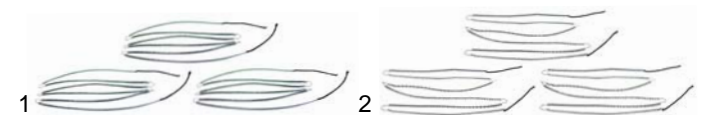

Item	Order	Description	Model	OEM
1	418175	heating element set (upper)	AHC_A	54600300
2	418176	heating element set (lower)		54600290
1	418177	heating element set (upper)	AHC_B	54600280
2	418178	heating element set (lower)		54600270
1	418179	heating element set (upper)	AHC_C	54600320
2	418180	heating element set (lower)		54600310