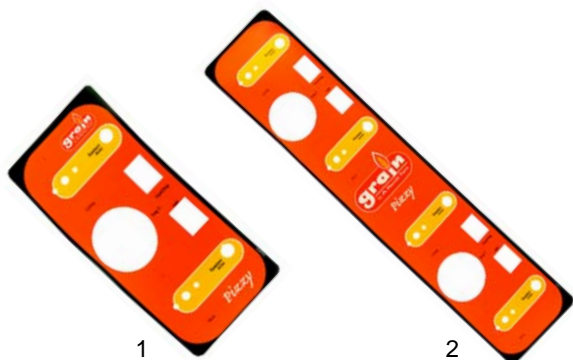

Item	Order	Description	Model	OEM
1	401269	fascia	MONO	73523970
2	401270	fascia	DUO	73523980