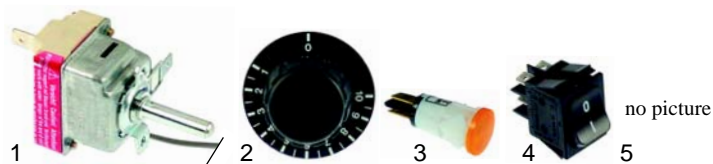

## Pizza ovens Front screen

| Item | Order  | Description  | Model        | OEM      |
|------|--------|--------------|--------------|----------|
| 1    | 375661 | thermostat   |              | 74310830 |
| 2    | 111769 | knob         |              | 72800360 |
| 3    | 359143 | signal lamp  | MONO,<br>DUO | 74420520 |
| 4    | 346377 | switch 0/1   |              | 74550520 |
| 5    | 346378 | switch light |              | 74500400 |