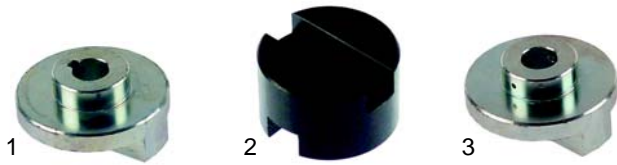

Item	Order	Description	Model	OEM
1	693419	coupler/motor side	T75E, T97E	72091850
2	693420	coupler/in centre		72601390
3	693421	coupler/side		72094440