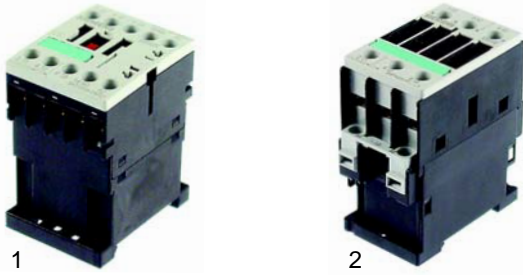

Item	Order	Description	Model	OEM
1	380389	contactor, 20A	universal	74550230
2	380390	contactor, 35A		74550500