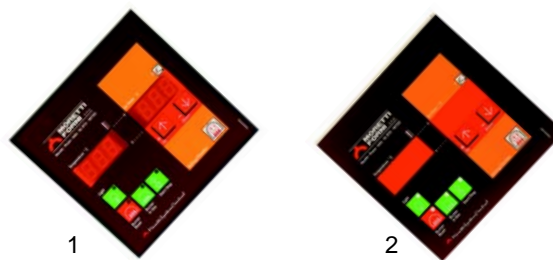

Item	Order	Description	Model	OEM
1	401283	control board	PC/gas,	768002R0
2	401284	fascia	P110gas	767002R0