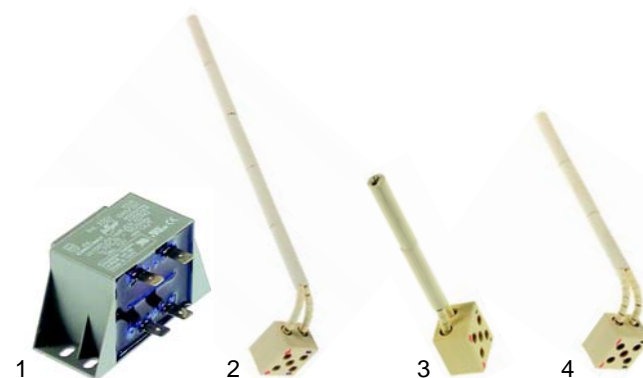

Item	Order	Description	Model	OEM
1	401273	fascia/white		767000W0
2	401274	fascia/blue		767000B0
3	401275	fascia/beige	AHC_, MHC_	767000C0
4	401276	fascia/yellow	RHC_	767000G0
5	401277	fascia/brown		767000R0

Item	Order	Description	Model	OEM
1	401285	transformer	P110/gas, RHC_, MHC_, AHC_	74110200
2	379972	sensor TC285mm	PC/gas, P110/gas	66081040
3	379973	sensor TC 100mm	RHC_, MHC_	66080820
4	379974	sensor TC 190mm	AHC_	66080980