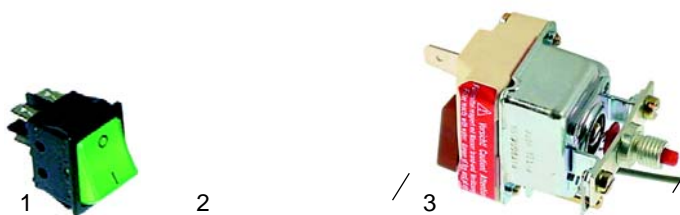

Item	Order	Description	Model	OEM
1	301003	switch, 0/1	universal	74500120
2	390169	safety thermostat	RHC_, MHC, AHC_, PC/gas	74200260
3	375662	safety thermostat	P110/gas	74200370