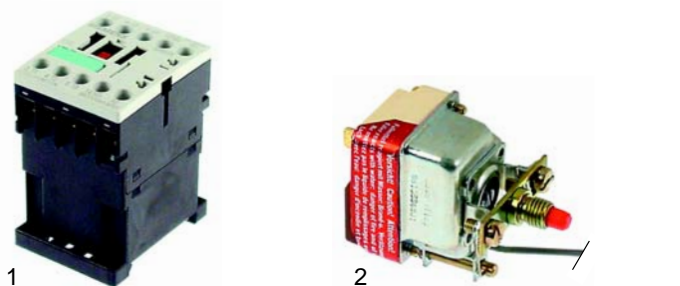

Item	Order	Description	Model	OEM
1	380389	contactor, 20A		74550230
2	375663	safety thermostat	T75E, T97E	74220860