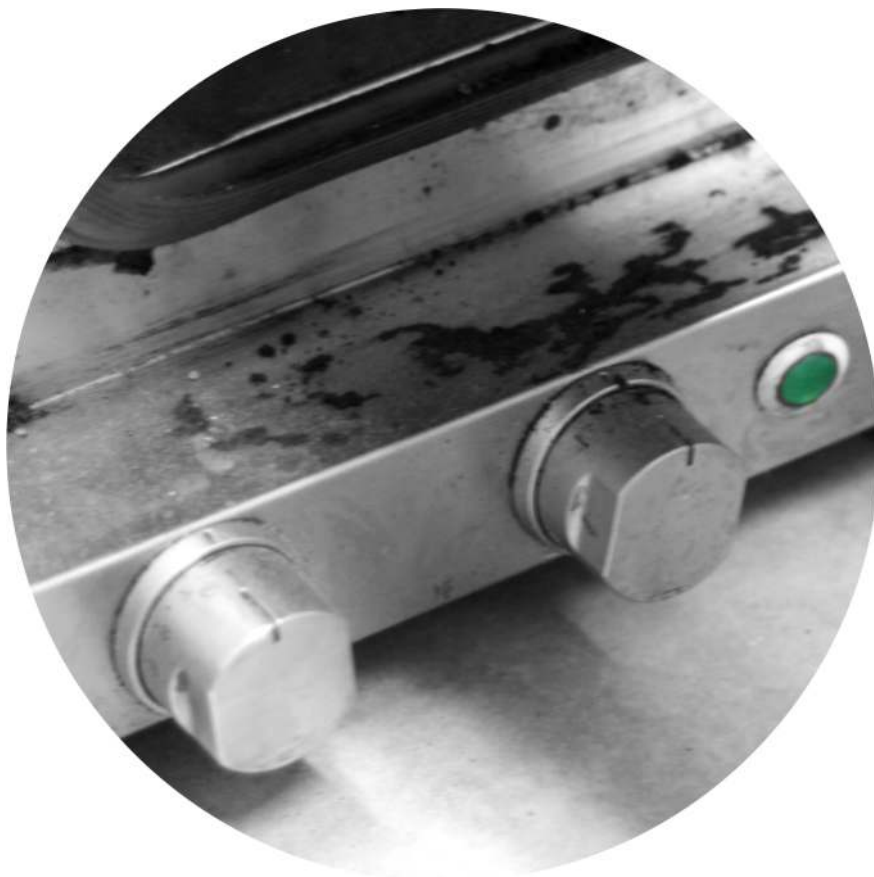

www.gastroparts.pl

GASTROPARTS Sp. J.

Klonowica 37
87-100 Toruń
tel. +48 56 657 00 68
fax +48 56 657 00 67
gastroparts@gastroparts.pl