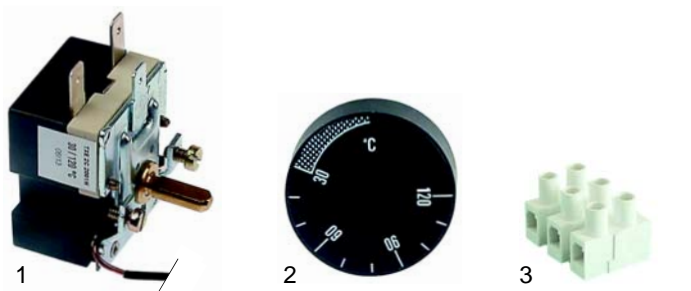

Item	Order	Description	Model	OEM
1	415123	1750W/230V (from 1998)		957226
2	601271	fan (from 1998)	THU-MS,	957225
3	415121	2x1000W/230V (to 1998)	SHU-MS	957230
4	601052	fan		957220

Item	Order	Description	Model	OEM
1	418307	1600W/230V	SH-MS	957500
2	418306	600W/230V	ITH-MS, ITHN-MS, ITHS-MS, ITHX-MS	957420
3	418308	1600W/230V	2TH-MS, 2THN-MS, 8THS-MS, 2THX-MS	957460
4	520110	clip (PU 10 pieces)	SH-MS	958355

Item	Order	Description	Model	OEM
1	401410	switch panel	universal	957010
2	550100	spiral cable		957020

Item	Order	Description	Model	OEM
1	346448	switch	universal	957040
2	346449	protective cover		957042

Item	Order	Description	Model	OEM
1	375744	thermostat		957050
2	111903	knob	universal	957060
3	508353	connector block, 3-pole		957075

Item	Order	Description	Model	OEM
1	700523	tension spring, 6 gr	TH-MS, TN-MS	957610
2	700524	tension spring, 15 gr	OX-MS,	957630
3	700525	pressure spring (guide)	_TH-MS, T_-MS	957640
4	700526	pressure spring (guide)	_THX-MS, T_X-MS	957650