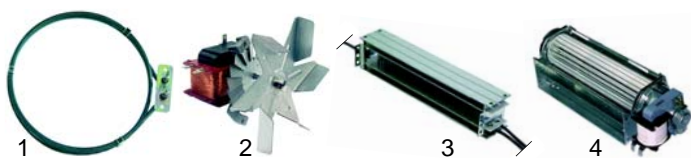

Item	Order	Description	Model	OEM
1	415123	1750W/230V (from 1998)		957226
2	601271	fan (from 1998)	THU-MS,	957225
3	415121	2x1000W/230V (to 1998)	SHU-MS	957230
4	601052	fan		957220

Item	Order	Description	Model	OEM
1	418307	1600W/230V	SH-MS	957500
2	418306	600W/230V	ITH-MS, ITHN-MS, ITHS-MS, ITHX-MS	957420
3	418308	1600W/230V	2TH-MS, 2THN-MS, 8THS-MS, 2THX-MS	957460
4	520110	clip (PU 10 pieces)	SH-MS	958355