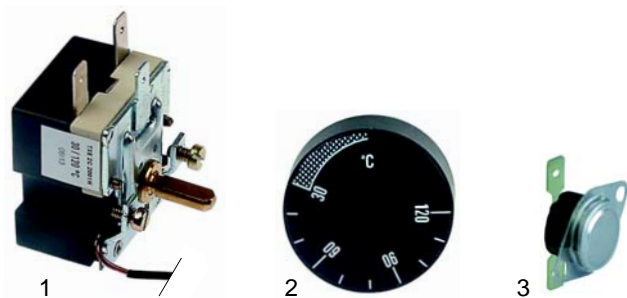

Item	Order	Description	Model	OEM
1	375744	thermostat	DFR, OR-CH4	957050
2	111903	knob		957060
3	390518	contact thermostat, 70 C	THS-, THX-, FOR-CH	957130

Pos.	Order	Description	Model	OEM
1	508353	connector block, 3-pole	universal	957070, 957075