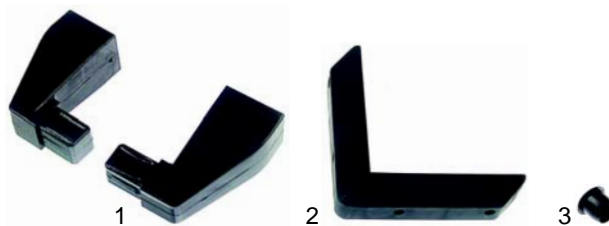

Item	Order	Description	Model	OEM
1	690937	console (sidling handle)		958170
2	690935	bumper angle	universal	958000
3	690936	stuff		958350