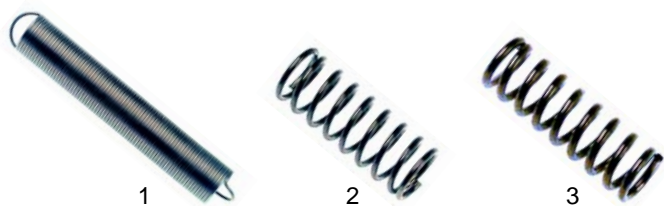

Cup warmers

Item	Order	Description	Model	OEM
1	418305	200W/230V	KOP-jes	957418
2	520110	clip (*PU 10 pieces)		958355

*PU = Packaging unit

Item	Order	Description	Model	OEM
1	375744	thermostat	DFR, OR-CH4	957050
2	111903	knob		957060
3	390518	contact thermostat, 70 C	THS-, THX-, FOR-CH	957130

Pos.	Order	Description	Model	OEM
1	508353	connector block, 3-pole	universal	957070, 957075

Item	Order	Description	Model	OEM
1	700523	tension spring, 6 gr	T_, TH_-	957610
2	700525	pressure spring (guide)	T, TH	957640
3	700526	pressure spring (guide)	TX-, THX	957650