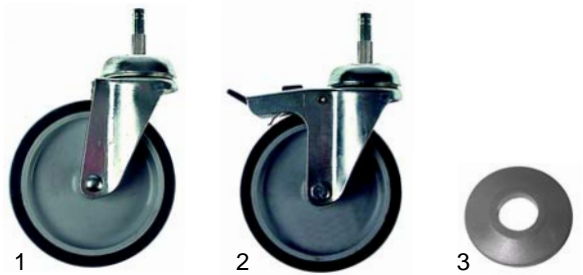

Item	Order	Description	Model	OEM
1	700340	swivel castor, Ø125 mm	1400, 1402,	R3205
2	700336	swivel castor with break, Ø125 mm	1405, 1407,	R3205F
3	700154	removing wheel, Ø25 mm	1410, 1412	-