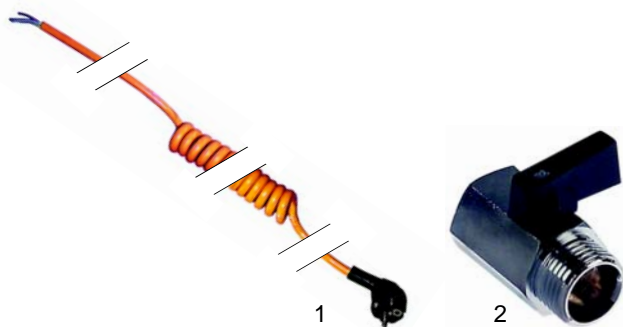

Item	Order	Description	Model	OEM
1	550101	spiral cable		003553280001
2	514361	drain tap	universal	002001020001