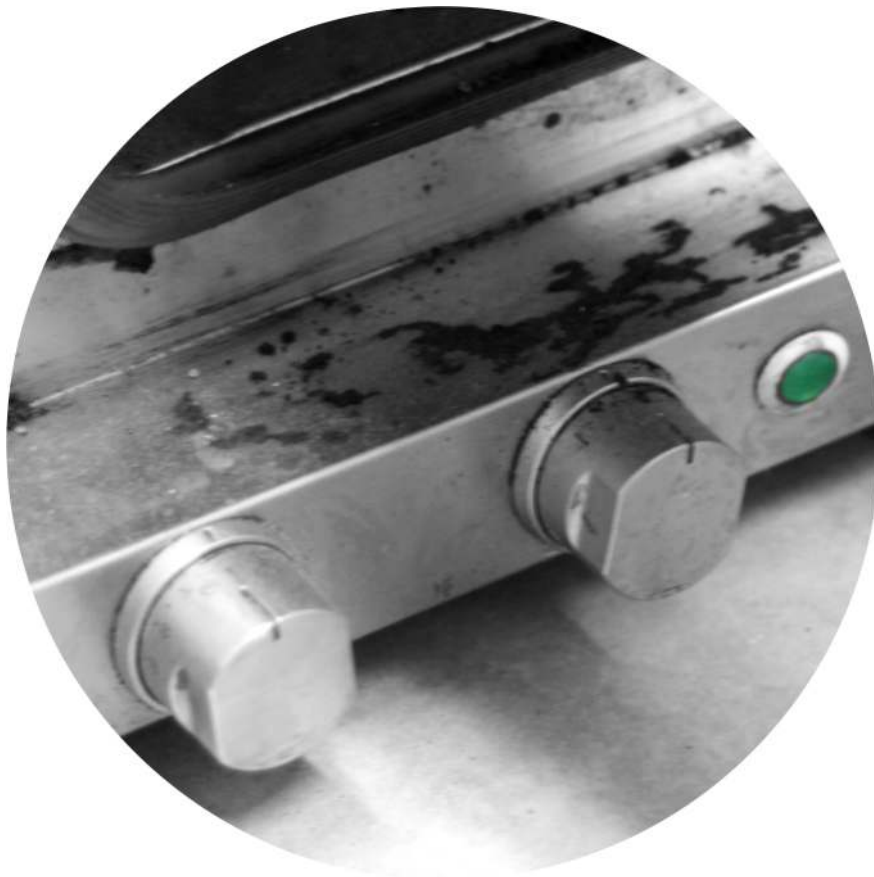

www.gastroparts.pl

GASTROPARTS Sp. J.

Klonowica 37
87-100 Toruń
tel. +48 56 657 00 68
fax +48 56 657 00 67
gastroparts@gastroparts.pl