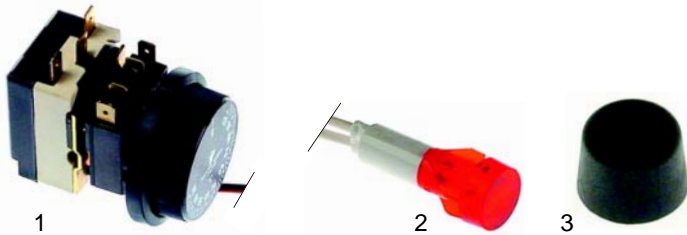

Item	Order	Description	Model	OEM
1	379994	controller compl. with sensor		R0052
2	300125	switch	universal	R0056

Item	Order	Description	Model	OEM
1	375762	thermostat		R0090
2	359866	signal lamp	universal	R0095
3	514361	drain tap		M2001020001

Item	Order	Description	Model	OEM
1	550101	spiral cable		003553280001
2	514361	drain tap	universal	002001020001

Hot plates

Pos.	Order	Description	Model	OEM
1	418336	heating cable, 250 W, 4,0m	9035	R1504
2	418337	heating cable, 350 W, 6,0m	9040	R1506
3	418338	heating cable, 450 W, 8,0m	9045	R1508
4	418339	heating cable, 600 W, 10,0m	9050	R1510