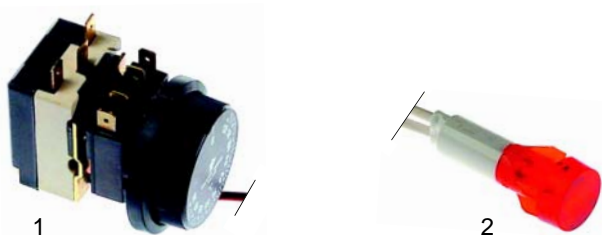

Bains-marie trolleys/desk devices

Item	Order	Description	Model	OEM
1	375762	thermostat		R0090
2	359866	signal lamp	universal	R0095