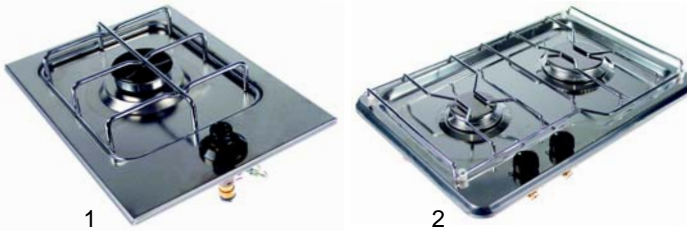

Item	Order	Description	Model	OEM
1	550101	spiral cable		003553280001
2	514361	drain tap	universal	002001020001

Hot plates

Pos.	Order	Description	Model	OEM
1	418336	heating cable, 250 W, 4,0m	9035	R1504
2	418337	heating cable, 350 W, 6,0m	9040	R1506
3	418338	heating cable, 450 W, 8,0m	9045	R1508
4	418339	heating cable, 600 W, 10,0m	9050	R1510

Item	Order	Description	Model	OEM
1	375762	thermostat		R0090
2	359866	signal lamp	9035, 9040, 9045, 9050	R0095
3	693442	device leg		001804340001

Flambé trolleys

Item	Order	Description	Model	OEM
1	105927	hob, 1-fold, compl.	6402	A0135
2	105928	hob, 2-fold, compl.	6400, 6404	A0136