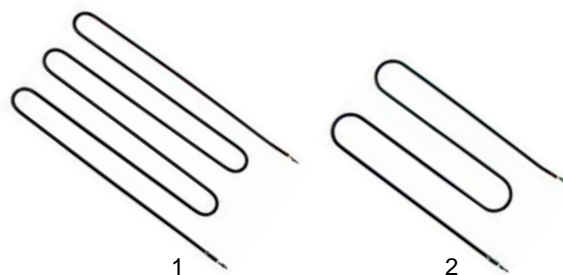

Item	Order	Description	Model	OEM
1	418334	1400W/230V	9530, 9531, 9550, 9551	R1515
2	418335	500W/230V	9540, 9541	R1545