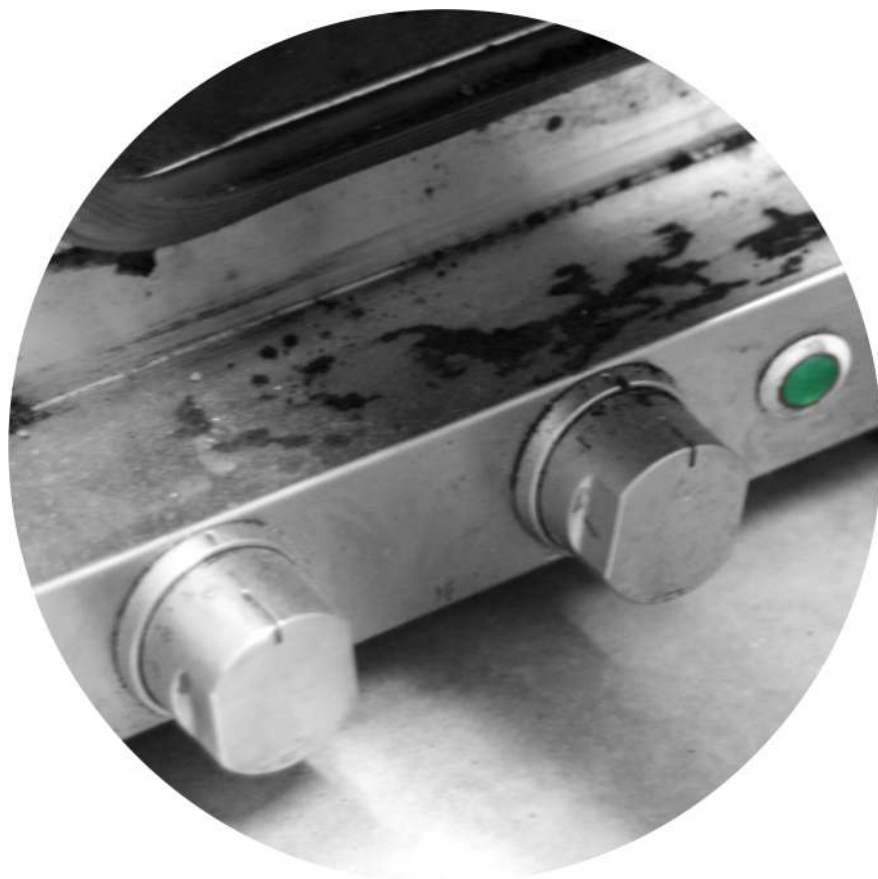

Części zamienne do urządzeń: **METALCARRELLI**

GASTROPARTS Sp. J.

Klonowica 37
87-100 Toruń
tel. +48 56 657 00 68
fax +48 56 657 00 67
gastroparts@gastroparts.pl