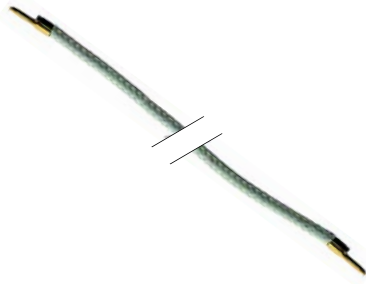

Item	Order	Description	Model	OEM
1	550101	spiral cable		003553280001
2	514361	drain tap	universal	002001020001

Hot plates

Pos.	Order	Description	Model	OEM
1	418336	heating cable, 250 W, 4,0m	9035	R1504
2	418337	heating cable, 350 W, 6,0m	9040	R1506
3	418338	heating cable, 450 W, 8,0m	9045	R1508
4	418339	heating cable, 600 W, 10,0m	9050	R1510