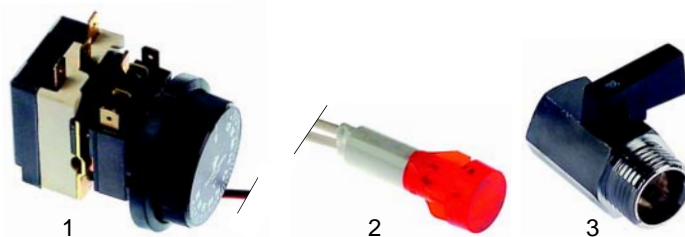

Item	Order	Description	Model	OEM
1	418334	1400W/230V	1360, 1365, 1368, 1396, 1397	R1515
2	418335	500W/230V	1370A/AC, 1375A/AC, 1378A/AC, 1395	R1545

Item	Order	Description	Model	OEM
1	700341	swivel castor, Ø125 mm		R3207
2	700342	swivel castor, Ø125 mm with break	universal	R3027F
3	690942	bumper angle		R0034

Bains-marie trolleys/desk devices

Item	Order	Description	Model	OEM
1	375762	thermostat		R0090
2	359866	signal lamp	universal	R0095

Item	Order	Description	Model	OEM
1	418334	1400W/230V	9530, 9531, 9550, 9551	R1515
2	418335	500W/230V	9540, 9541	R1545

Item	Order	Description	Model	OEM
1	379994	controller compl. with sensor		R0052
2	300125	switch	universal	R0056

Item	Order	Description	Model	OEM
1	375762	thermostat		R0090
2	359866	signal lamp	universal	R0095
3	514361	drain tap		M2001020001