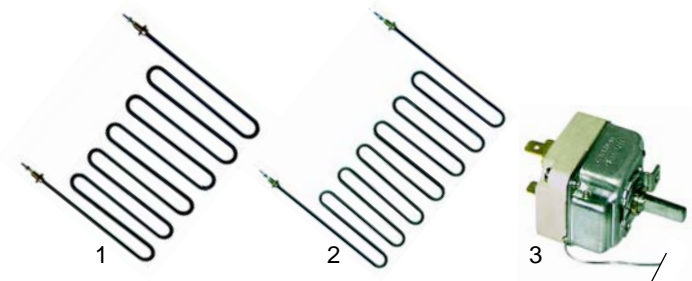

Item	Order	Description	Model	OEM
1	415887	1750/230V	HT1, HT1S, HT3, HT4, HT2	03.7.5029.0
2	415889	1960W/230V	HT2	03.7.5030.0
3	375001	thermostat, 1 pole, 110 C	HT1, HT1S, HT2, HT3, HT4	03.7.3932.0