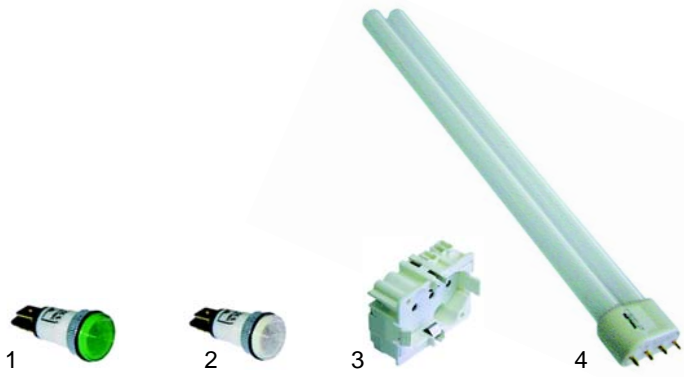

Item	Order	Description	Model	OEM
1	690183	handle	CV1P, CV1L, CV1PL	03.6.1612.0
2	690180	spring	CV1P	03.3.3453.0
3	690181	spring	CV1L, CV1PL	03.3.3454.0
4	690184	junction	universal	03.1.0906.0

Item	Order	Description	Model	OEM
1	415887	1750/230V	HT1, HT1S, HT3, HT4, HT2	03.7.5029.0
2	415889	1960W/230V	HT2	03.7.5030.0
3	375001	thermostat, 1 pole, 110 C	HT1, HT1S, HT2, HT3, HT4	03.7.3932.0

Item	Order	Description	Model	OEM
1	550060	retainer	HT3, HT4	03.7.3928.0
2	345322	switch		03.7.3933.0
3	345321	switch	HT1, HT1S, HT2	03.7.3931.0
4	110054	knob		03.1.1851.0

Item	Order	Description	Model	OEM
1	601012	fan complete, 230V	HT1, HT1S, HT2,	03.7.4930.0
2	358300	thermal fuse	HT3, HT4	03.7.3309.0
3	550683	connector block		03.7.3308.0