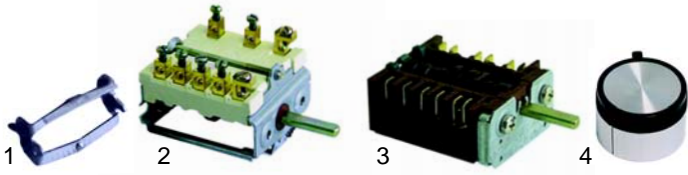

Item	Order	Description	Model	OEM
1	550060	retainer	HT3, HT4	03.7.3928.0
2	345322	switch		03.7.3933.0
3	345321	switch	HT1, HT1S, HT2	03.7.3931.0
4	110054	knob		03.1.1851.0