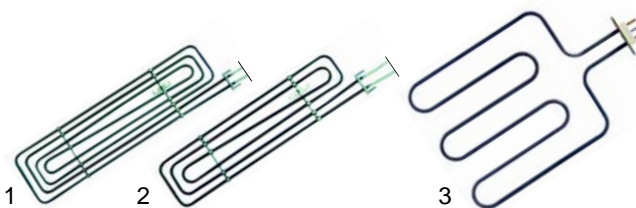

Bains-marie (electric)

Item	Order	Description	Model	OEM	
1	415322	2600W/230V	EW7_	105627	
2	415323	1600W/230V		EW8_	105619, 105643
3	418225	1000W/230V	EW7	105597