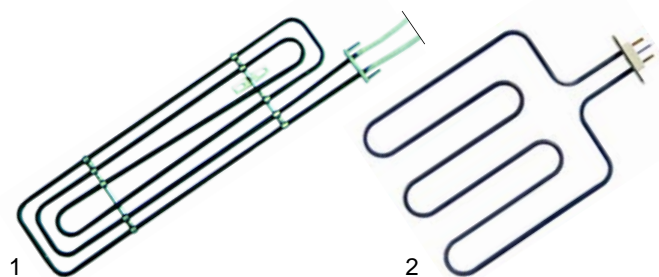

Hot cupboards (electric)

Item	Order	Description	Model	OEM.
1	415323	1600W/230V	E7_	105643
2	418225	1000W/230V	E8_	105597