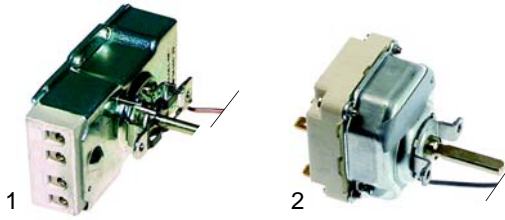

Item	Order	Description	Model	OEM
1	375032	thermostat, 50 - 300 C	EB_	105784
1	n. l. a.	thermostat, 130 - 370 C	EBP_	-
2	375685	thermostat, 50 - 300 C	EB_	105784
2	375101	thermostat, 130 - 370 C	EBP_	105849
2	375225	thermostat, 100 - 400 C		105847