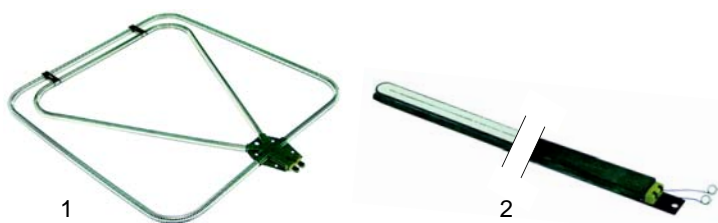

Ovens (electric)

Item	Order	Description	Model	OEM
1	415610	1600W/230V	E7_	143790
2	480063	450W/230V	E8_	117994