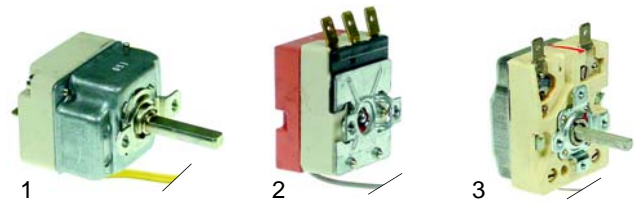

Item	Order	Description	Model	OEM
1	375709	thermostat		172146
2	375710	limiter	ESK7	105767
3	375711	thermostat	ESK8	172154