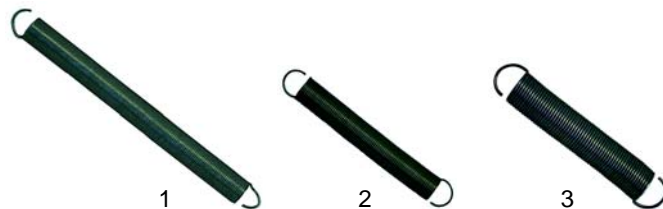

Item	Order	Description	Model	OEM
1	700251	swivel castor, Ø125 mm		145072
2	700252	swivel castor with break		145073
3	700309	swivel castor, Ø125 mm	SAW_	146802
4	700310	swivel castor with break		146803

Item	Order	Description	Model	OEM
1	700255	swivel castor, Ø125 mm		
2	700256	swivel castor with break	SAG_	144056
3	700257	fixed castor for heavy load, Ø125mm		144053

Single devices

Item	Order	Description	Model	OEM
1	700267	swivel castor, Ø200mm		145134
2	700268	swivel castor with break, Ø200mm	SAG_	
3	700269	fixed castor for heavy load		145136