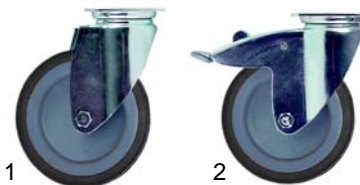

Item	Order	Description	Model	OEM
1	710003	swivel castor	CHV_	145058, 146805
2	710004	swivel castor with break		145059, 146806