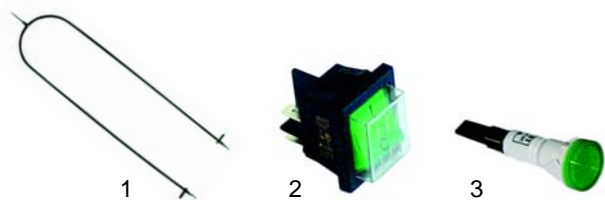

Plate dispensers (mobile)

Item	Order	Description	Model	OEM
1	415910	900W/230V		105723
2	345419	switch	2 SHE21	105778
3	359148	signal lamp		105188