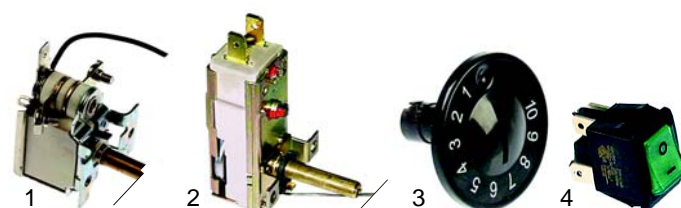

Item	Order	Description	Model	OEM
1	710003	swivel castor	2 SHE21	145058, 146805
2	710004	swivel castor with break		145059, 146806

Item	Order	Description	Model	OEM
1	375761	thermostat		105678
2	390079	thermostat	2 SHE21	105678
3	111893	knob		105675
4	550911	gasket		267063

Item	Order	Description	Model	OEM
1	690151	spring, 4 g		146304
2	690150	spring, 8 g	2 SHE21	146305
3	693471	spigot		146202

Plate dispensers (install)

Item	Order	Description	Model	OEM
1	550100	spiral cable		105060
2	550912	dummy receptacle	2 SHE21	105142, 295377

Item	Order	Description	Model	OEM
1	415706	275 W/230V	RHE14	105700
2	415714	400 W/230V		105677

Item	Order	Description	Model	OEM
1	690378	bumper angle		145429
2	690925	handle console	2 SHE21	144041
3	690932	pipe, Ø25 mm		299070