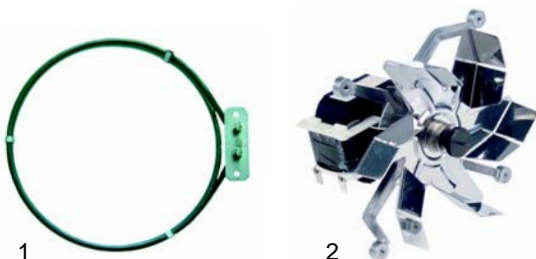

Basket lifter (mobile)

Item	Order	Description	Model	OEM
1	415893	1800W/230V	CHV_	105708
2	601268	fan, compl.		105671