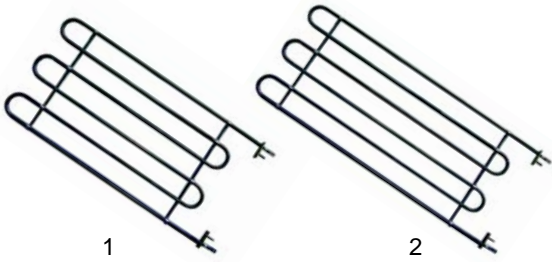

Hot servery counters

Item	Order	Description	Model	OEM
1	415544	700W/230V	SAW_,SAG	105020
2	415895	250W/230V	SAG	105029