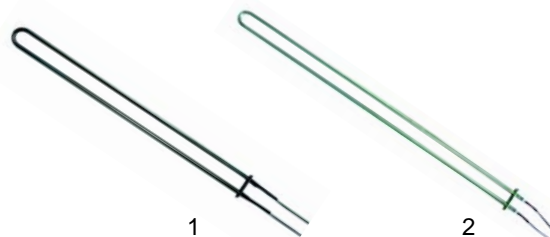

Item	Order	Description	Model	OEM
1	415706	275 W/230V	RHE14	105700
2	415714	400 W/230V		105677