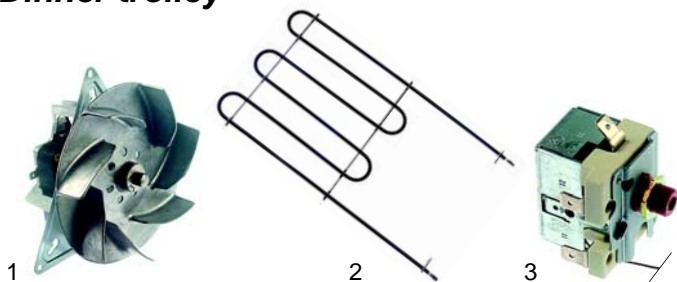

Dinner trolley

Item	Order	Description	Model	OEM
1	601272	air circulation motor		3000070/1
2	418309	heating element, 1600W/230V	universal	3000349
3	375745	safety thermostat