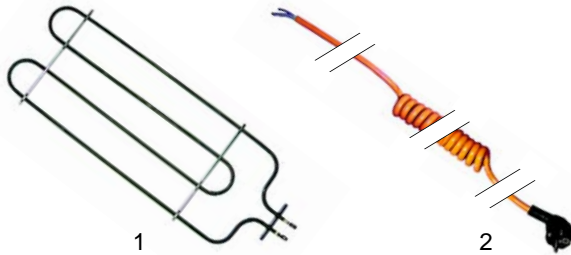

Pos.	Order	Description	Model	OEM
1	415339	600W/230 V (tub)	510__ ,511__ , 544__ to 547__ ,	360080 3000352
2	415338	900W/230 V (tub)	572__ to 577__	360100

Item	Order	Description	Model	OEM
1	415340	400W/230 V (warming compartment)	544__ beis 547__ , 572__ to 577__	360060 3000370
2	550101	spiral cable	universal	402020 3000336

Item	Order	Description	Model	OEM
1	700243	swivel castor (galvanized), Ø160mm	544__ to	3000594
2	700244	swivel castor with break (galvanized), Ø160mm	547__ , 572__ to	3000596
3	700242	fixed castor for heavy load, Ø160mm	577__	3000597

Item	Order	Description	Model	OEM
1	700248	swivel castor (CNS), Ø160mm		3000598
2	700249	swivel castor with break (CNS), Ø160mm	544__ to 547__ , 572__ to 577__	3000600
3	700247	fixed castor for heavy load (CNS), Ø160mm		3000599

Item	Order	Description	Model	OEM
1	700154	removing wheel, Ø25 mm		
2	700157	removing wheel, 25 x 25 mm	universal	

K Suitable for Köhler

www.gastroparts.pl

GASTROPARTS Sp. J.

Klonowica 37
87-100 Toruń
tel. +48 56 657 00 68
fax +48 56 657 00 67
gastroparts@gastroparts.pl