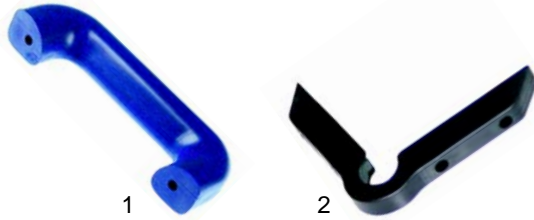

Pos.	Order	Description	Model	OEM
1	415339	600W/230 V (tub)	510__ ,511__ , 544__ to 547__ ,	360080 3000352
2	415338	900W/230 V (tub)	572__ to 577__	360100

Item	Order	Description	Model	OEM
1	415340	400W/230 V (warming compartment)	544__ beis 547__ , 572__ to 577__	360060 3000370
2	550101	spiral cable	universal	402020 3000336

Item	Order	Description	Model	OEM
1	690918	sliding handles with stuff		3000607
2	690154	bumper angle with stuff	universal	292060 3000555

Item	Order	Description	Model	OEM
1	690919	door catch		3000629
2	520728	drain tap, 1/2"	universal	3000500
3	540474	screw-in lamp holder		3000506

Item	Order	Description	Model	OEM
1	700243	swivel castor (galvanized), Ø160mm	544__ to	3000594
2	700244	swivel castor with break (galvanized), Ø160mm	547__ , 572__ to	3000596
3	700242	fixed castor for heavy load, Ø160mm	577__	3000597

Item	Order	Description	Model	OEM
1	700248	swivel castor (CNS), Ø160mm		3000598
2	700249	swivel castor with break (CNS), Ø160mm	544__ to 547__ , 572__ to 577__	3000600
3	700247	fixed castor for heavy load (CNS), Ø160mm		3000599