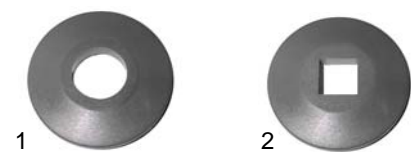

Item	Order	Description	Model	OEM
1	700154	removing wheel, Ø25 mm		
2	700157	removing wheel, 25 x 25 mm	universal	

K Suitable for Köhler