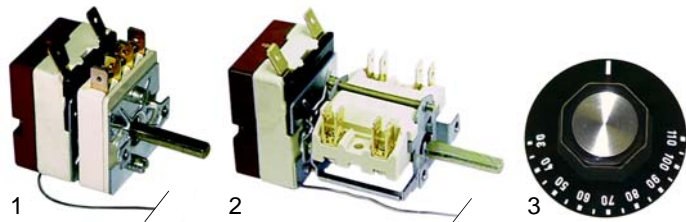

Item	Order	Description	Model	OEM
1	375406	thermostat, 110 C		3000367
2	390179	thermostat, 110 C	universal	392080 3000368
3	110119	knob		395080 3000565