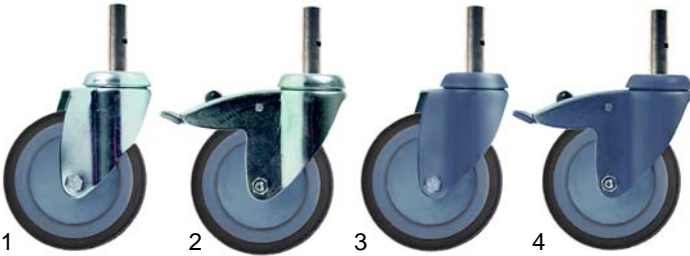

Item	Order	Description	Model	OEM
1	700288	swivel castor (galvanized), Ø125mm		
2	700289	swivel castor with break (galvanized), Ø125mm	514__	
3	700273	swivel castor (CNS), Ø125mm		00002140
4	700274	swivel castor with break (CNS), Ø125mm		00002142