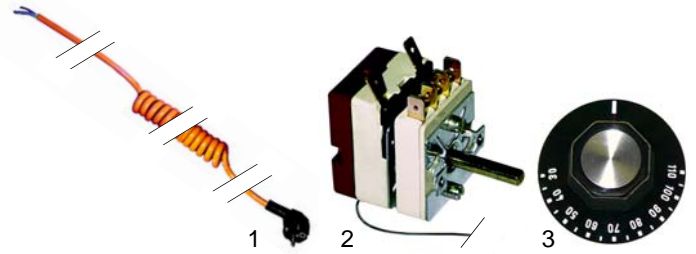

Item	Order	Description	Model	OEM
1	550101	spiral cable		3000336
2	375406	thermostat	universal	3000367
3	110119	knob		3000565