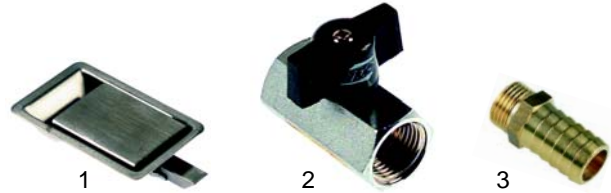

Pos.	Order	Description	Model	OEM
1	415339	600W/230 V (tub)	510__ ,511__ , 544__ to 547__ ,	360080 3000352
2	415338	900W/230 V (tub)	572__ to 577__	360100

Item	Order	Description	Model	OEM
1	415340	400W/230 V (warming compartment)	544__ beis 547__ , 572__ to 577__	360060 3000370
2	550101	spiral cable	universal	402020 3000336

Item	Order	Description	Model	OEM
1	375406	thermostat, 110 C		3000367
2	390179	thermostat, 110 C	universal	392080 3000368
3	110119	knob		395080 3000565

Item	Order	Description	Model	OEM
1	359145	signal lamp		3000250
2	359382	signal lamp	universal	3000250/1
3	359213	signal lamp		

Item	Order	Description	Model	OEM
1	690918	sliding handles with stuff		3000607
2	690154	bumper angle with stuff	universal	292060 3000555

Item	Order	Description	Model	OEM
1	690919	door catch		3000629
2	520728	drain tap, 1/2"	universal	3000500
3	540474	screw-in lamp holder		3000506