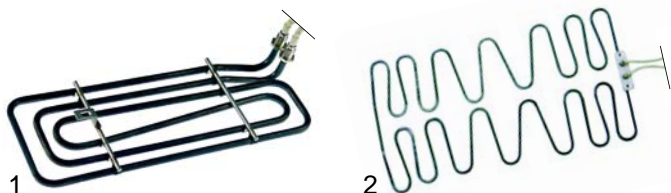

Bratt pans (electric)

Item	Order	Description	Model	OEM
1	418248	1200W/230V	SN	0101052
2	415363	3000W/230V		0111051