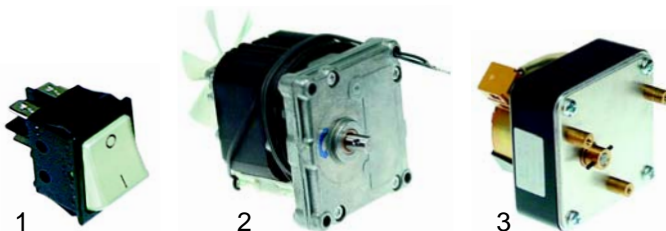

Item	Order	Description	Model	OEM
1	301009	rocker switch	KG1, KG2	
2	500804	gear motor	KG1	01050071
3	500805	gear motor	KG2	01050015