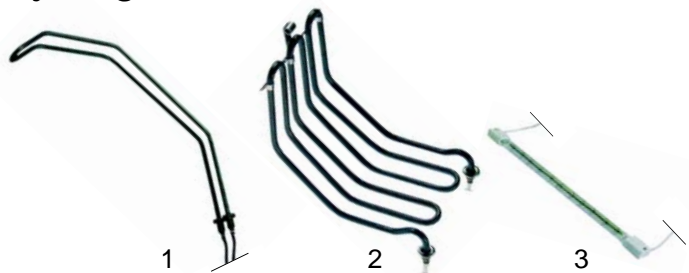

Gyros grills

Item	Order	Description	Model	OEM
1	415642	700W/230V	KG1	0101006
2	418243	1070W/230V	KG2	0101002
3	359625	500W/230V	KG1	0101121