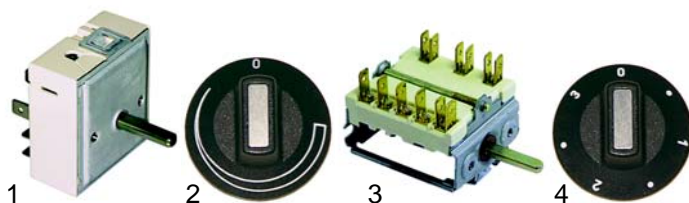

Item	Order	Description	Model	OEM
1	359063	bulb lamp holder		
2	359085	panel/yellow	MN, RN	
3	359088	panel/clear		
4	359602	glow lamp, 230V		0103169

Item	Order	Description	Model	OEM
1	970439	Ø240x140mm	MN	0106001
2	970440	Ø285x145mm	RN	0106002

Folding grills (electrical)

Item	Order	Description	Model	OEM
1	415648	666W/230V		0101405
2	375038	thermostat	Turmix 4000, Turmix 8000	0102001
3	110245	knob		0102024

Gyros grills

Item	Order	Description	Model	OEM
1	415642	700W/230V	KG1	0101006
2	418243	1070W/230V	KG2	0101002
3	359625	500W/230V	KG1	0101121

Item	Order	Description	Model	OEM
1	380015	energy regulator	KG1	
2	110236	knob		
3	300004	7-position switch	KG2	
4	110234	knob		

Item	Order	Description	Model	OEM
1	359063	bulb lamp holder		
2	359085	panel/yellow	SN	
3	359088	panel/clear		
4	359602	glow lamp, 230V		0103170