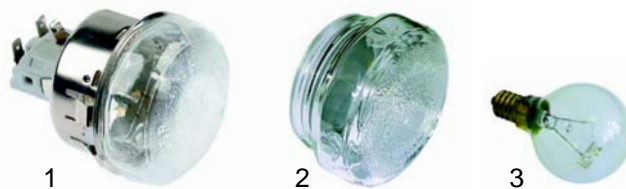

Item	Order	Description	Model	OEM
1	359063	bulb lamp holder		
2	359085	panel/yellow	MN, RN	
3	359088	panel/clear		
4	359602	glow lamp, 230V		0103169

Item	Order	Description	Model	OEM
1	970439	Ø240x140mm	MN	0106001
2	970440	Ø285x145mm	RN	0106002

Folding grills (electrical)

Item	Order	Description	Model	OEM
1	415648	666W/230V		0101405
2	375038	thermostat	Turmix 4000, Turmix 8000	0102001
3	110245	knob		0102024

Gyros grills

Item	Order	Description	Model	OEM
1	415642	700W/230V	KG1	0101006
2	418243	1070W/230V	KG2	0101002
3	359625	500W/230V	KG1	0101121

Item	Order	Description	Model	OEM
1	380015	energy regulator	KG1	
2	110236	knob		
3	300004	7-position switch	KG2	
4	110234	knob		

Item	Order	Description	Model	OEM
1	359063	bulb lamp holder		
2	359085	panel/yellow	SN	
3	359088	panel/clear		
4	359602	glow lamp, 230V		0103170