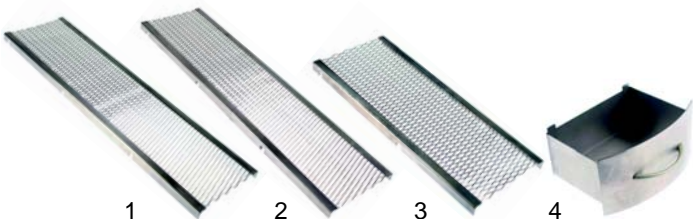

Item	Order	Description	Model	OEM
1	105591	burner grid	PDG303	24010371
2	105592	burner grid	PDG303D	24010510
3	105593	burner grid	PDG403	24020310
4	693428	grease collecting tray	universal	24010310