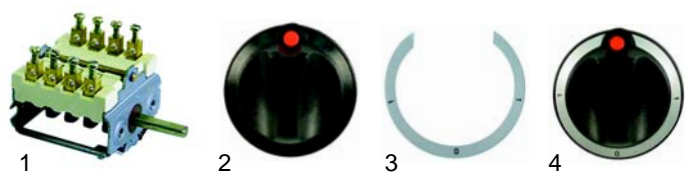

Item	Order	Description	Model	OEM
1	300021	switch	universal	10010304
2	111542	knob	FMP100	24016106
3	111545	symbol		24106102
4	111546	knob	FPE__	24106100