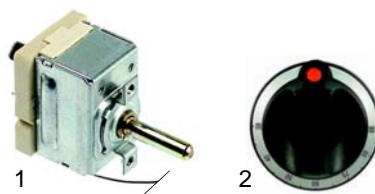

Item	Order	Description	Model	OEM
1	375674	thermostat, 90	FPE__10	10100003
2	111547	knob		24106110