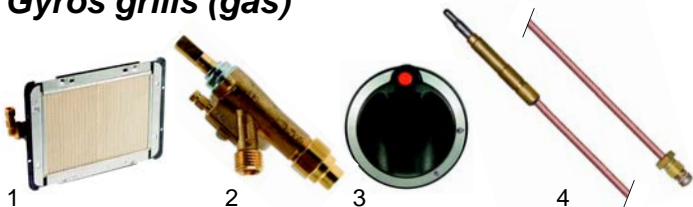

Gyros grills (gas)

Item	Order	Description	Model	OEM
1	105586	burner	PDG202	11070001
2	106013	gas tap	PDG302/3	11030602
3	111775	knob	PDG302D/3D	
4	102034	thermocouple	PDG402/3	11060004