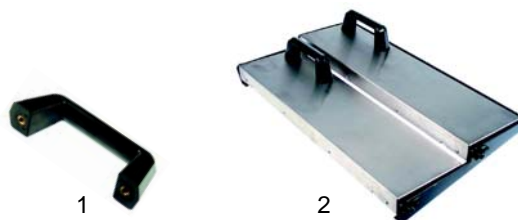

Item	Order	Description	Model	OEM
1	693427	handle	FPE/FMP100	13120106
2	693196	door complete	FMP100	22200080