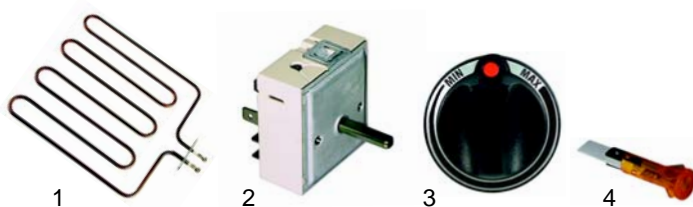

Salamander (electric)

Item	Order	Description	Model	OEM
1	416870	1750W/230V		24507022
2	380015	energy regulator	PSE100 PSE200	10091000
3	111551	knob		24506020
4	359140	signal lamp		10080004

P150105401