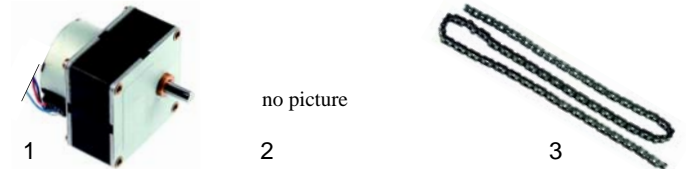

Item	Order	Description	Model	OEM
1	500605	motor	PSK100	10130100
2	693187	toothed wheel		24303006
3	693188	chain		24303020