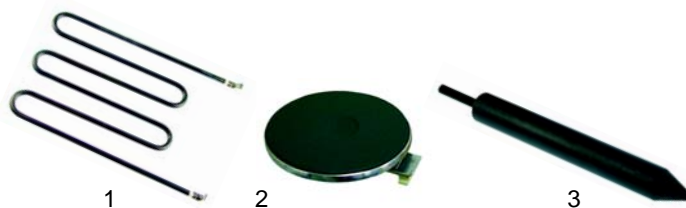

Hot dog-maschines (electrical)

Item	Order	Description	Model	OEM
1	416863	1500W/230V	PSH100	24207022
2	490012	1500W/230V		10071151
3	693189	aluminium skewer		24203001