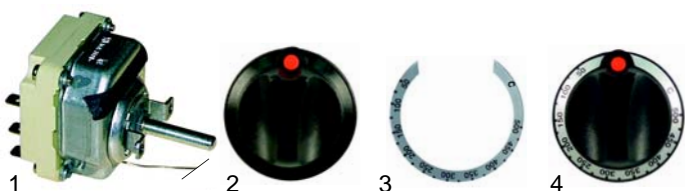

Item	Order	Description	Model	OEM
1	375027	thermostat	universal	10100002
2	111542	knob	FMP100	24016106
3	111543	symbol		22206002
4	111544	knob	FPE__	22206000