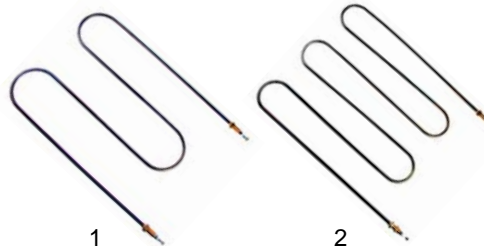

Pizza ovens (electric)

Item	Order	Description	Model	OEM
1	416865	1500 W/230 V (upper)	FMP100	22207023
2	416866	2250 W/230 V (center+lower)		22207024