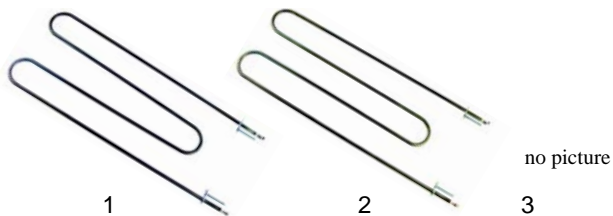

Small appliances and single devices

Suitable for Inoksan

Item	Order	Description	Model	OEM
1	416867	1000W/230V (upper)	FPE100/110	22317026
2	416868	1500W/230V (lower)	FPE200/210 FPE300/310	22317025
3	416869	500W/230V (heating furnace)	FPE010,110 FPE210,310	22317022