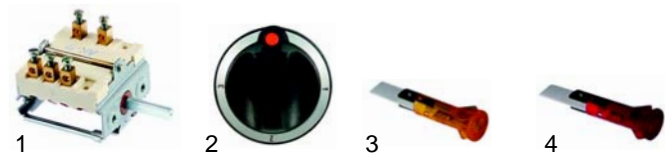

OBRÓBKA TERMICZNA

Części zamienne do urządzeń:
INOKSAN

GASTROPARTS Sp. J.

Klonowica 37
87-100 Toruń
tel. +48 56 657 00 68
fax +48 56 657 00 67
gastroparts@gastroparts.pl

Conveyor belt toasters (electrical)

Item	Order	Description	Model	OEM
1	416860	500W/230V	PEK100	24407022
2	416861	290W	PEK101	24417022
3	500605	motor	PEK100, PEK101	10130100

Item	Order	Description	Model	OEM
1	300022	switch	PEK100, PEK101	10010303
2	111540	knob	PEK101	24016101
3	359140	signal lamp/yellow	PEK100	10080004
4	359138	signal lamp/red	PEK101	10080002