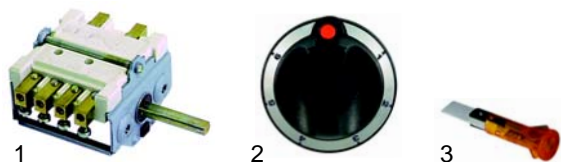

Item	Order	Description	Model	OEM
1	300026	switch	PSH100	10010302
2	111552	knob		24016100
3	359140	signal lamp		10080004