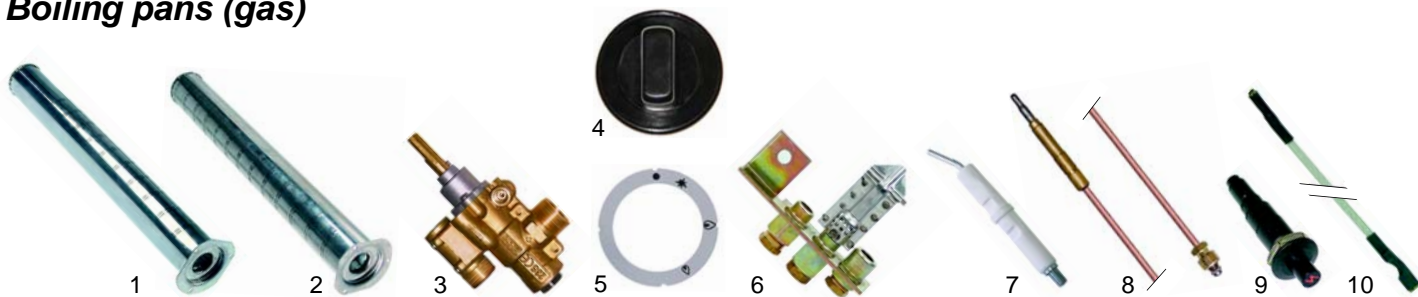

## Boiling pans (gas)

Item	Order	Description	PQF100GD/IG	PQF100GDA/IGA	PQF150GD/IG	PQF150GDA/IGA	PQF200GD/IG	PQF200GDA/IGA	PQF300GD/IG	PQF300GDA/IGA	PQF400GD/IG	PQF400GDA/IGA	PQF500GD/IG	PQF500GDA/IGA	OEM
1	105697	burner	X	X	X	X									09485
2	105920	burner					X	X	X	X	X	X	X	X	10053
3	101091	gas tap	X	X	X	X	X	X	X	X	X	X	X	X	10038
4	110080	knob	X	X	X	X	X	X	X	X	X	X	X	X	15738
5	110082	symbol	X	X	X	X	X	X	X	X	X	X	X	X	
6	102800	pilot burner	X	X	X	X	X	X	X	X	X	X	X	X	08122
7	100706	electrode	X	X	X	X	X	X	X	X	X	X	X	X	101050
8	102077	thermocouple	X	X	X	X	X	X	X	X	X	X	X	X	10070
9	100009	piezoelectric igniter	X	X	X	X	X	X	X	X	X	X	X	X	16132
10	100175	ignition cable	X	X	X	X	X	X	X	X	X	X	X	X	08053