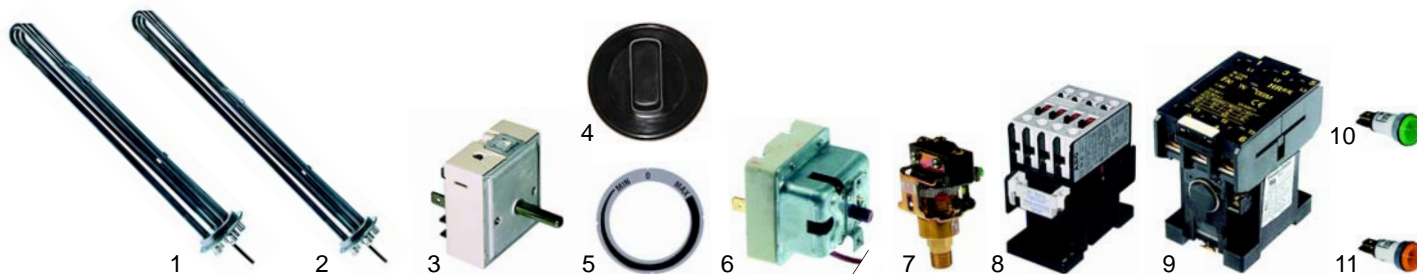

Boiling pans (electric)

Item	Order	Description	PQF100IE	PQF100IE/A	PQF150IE	PQF150IE/A	PQF200IE	PQF200IE/A	PQF300IE	PQF300IE/A	PQF400IE	PQF400IE/A	PQF500IE	PQF500IE/A	OEM
1	418040	6000W/230V	X	X					X	X					10062
2	418041	8000W/230V			X	X	X	X			X	X	X	X	16600
3	380015	energy regulator	X	X	X	X	X	X	X	X	X	X	X	X	07931
4	110078	knob	X	X	X	X	X	X	X	X	X	X	X	X	15738
5	110578	symbol	X	X	X	X	X	X	X	X	X	X	X	X	
6	375622	safety thermostat	X	X	X	X	X	X	X	X	X	X	X	X	10064
7	541350	pressure switch	X	X	X	X	X	X	X	X	X	X	X	X	16994
8	380261	contactor	X	X	X	X	X	X							13042
9	380391	contactor							X	X	X	X	X	X	09313
10	359291	signal lamp/green	X	X	X	X	X	X	X	X	X	X	X	X	13218
11	359048	signal lamp/yellow	X	X	X	X	X	X	X	X	X	X	X	X	13205