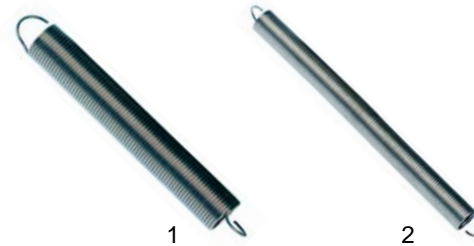

Item	Order	Description	Model	OEM
1	700516	spring, 10g	universal	014040101
2	700517	spring, 5g		014040164