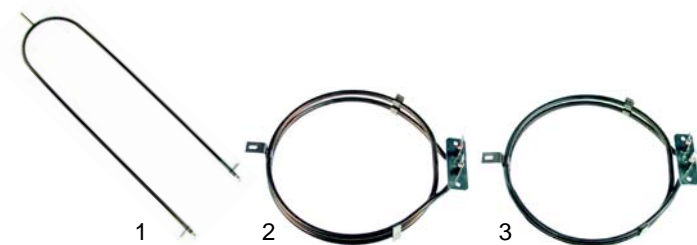

Stacking devices/plate dispensers (mobile)

Item	Order	Description	Model	OEM
1	418273	900W/230V	TEH	014040068
2	418274	1500W/230V	TEUH2/VS	014001107
3	418275	2000W/230V	TEUH2/VC	014041047-03