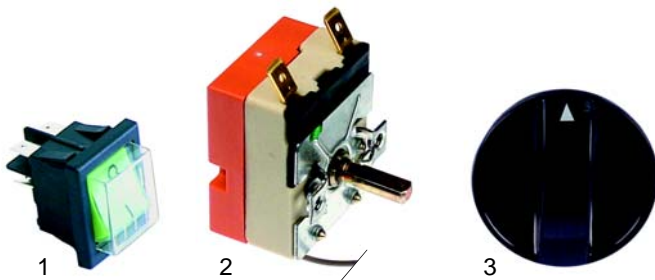

Stacking devices/plate dispensers (install devices)

Item	Order	Description	Model	OEM
1	300125	switch	universal	014001300
2	375725	thermostat, 30 - 115 C	TEH, TEUH2VS	014040011-01
2	375726	thermostat, 30 - 135 C	TEUH2/VC	014040228-01
3	111873	knob	universal	014002118