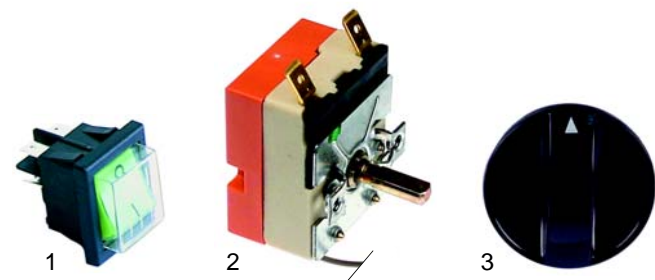

Item	Order	Description	Model	OEM
1	300125	switch	USTH/_ , USTUH/_ ,	014001300
2	375725	thermostat	KOUH/_ , BDUH/_	014040011-01
3	111873	knob		014002118