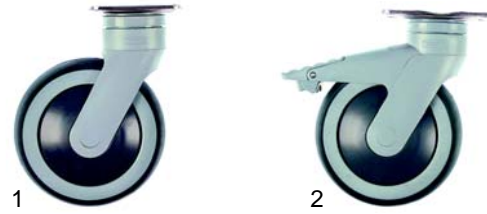

Item	Order	Description	Model	OEM
1	700305	swivel castor	TE/_ , TEH/_ ,	014000401
2	700304	swivel castor with break	TEUH2/VS_ , TEUH2/VC_	014000402