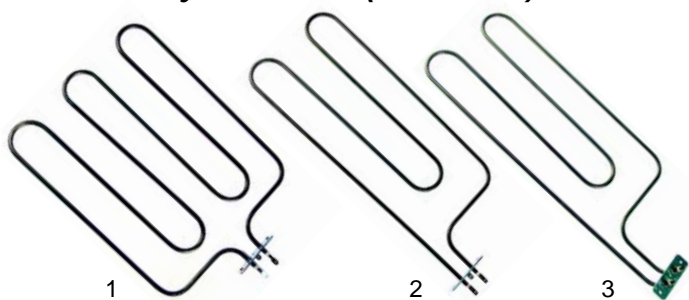

Hot servery counters (electrical)

Item	Order	Description	Model	OEM
1	418257	700W/230V	SPA-EB/1-4	014001104
2	418258	700W/230V		014001111
3	418259	450W/230V warming compartment	SPTW-2/EBF, SPTW-3/EBF	014001112