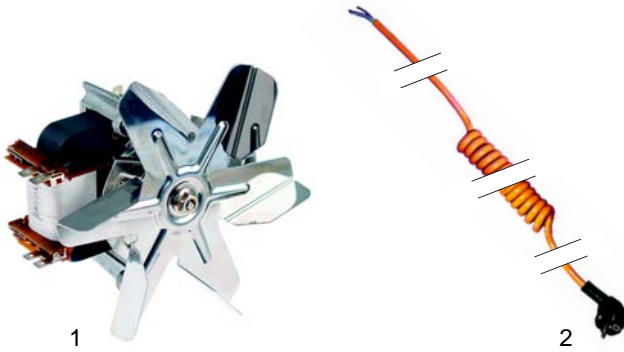

Pos.	Order	Description	Model	OEM
1	550101	spiral cable	universal	014001081 014001082

Item	Order	Description	Model	OEM
1	700302	swivel castor		014000405, 014000406
2	700303	swivel castor with break	SPA-EB	014000405, 014000406
3	710065	adapter		014002006

Item	Order	Description	Model	OEM
1	700305	swivel castor		014000401
2	700304	swivel castor with mobile	SPTW-/EBF	014000402
3	700306	fixed roller for heavy loads		014000400

Item	Order	Description	Model	OEM
1	690895	sliding handle/right/left		014002101, 014002100
2	690908	bumper angle	SPTW-/EBF	014002110
3	690896	stuff (16 pieces)		014026004

## Stacking devices/plate dispensers (mobile)

Item	Order	Description	Model	OEM
1	418273	900W/230V	TEH	014040068
2	418274	1500W/230V	TEUH2/VS	014001107
3	418275	2000W/230V	TEUH2/VC	014041047-03

Item	Order	Description	Model	OEM
1	601253	fan/complete	TEUH	014001013
2	550101	spiral cable	universal	014001081