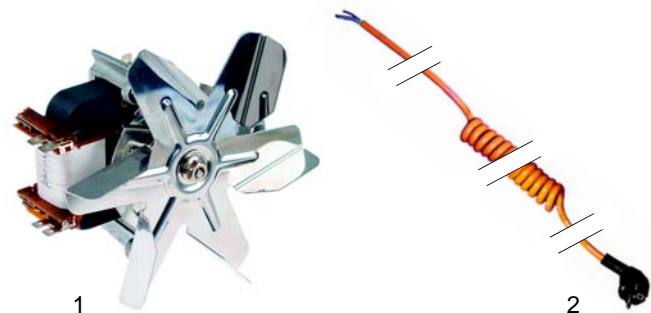

## Stacking devices

Item	Order	Description	Model	OEM
1	418283	1000W/230V	USTH/_	014001122
2	418274	1500W/230V	USTUH/_	014001107
3	418275	2000W/230V	KOH/_ ,BDUH/_	014041047-03

Item	Order	Description	Model	OEM
1	700518	spring, 20g	BD/_ , KO/_ , KOUH/_ , BDUH/_	014004104
2	700516	spring, 10g	universal	014040101
3	700517	spring, 5g	UST/_ , USTH/_ , USTUH/_	014040164