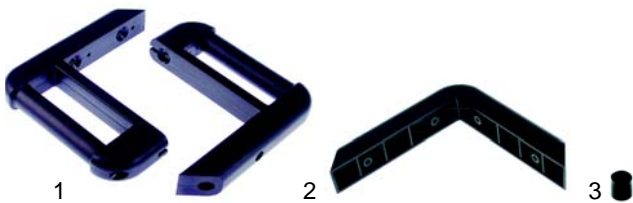

Item	Order	Description	Model	OEM
1	690895	sliding handle/left/right		0162592, 014002100, 014002101
2	690908	bumper angle	TE, TEH, TEUH2/VS, TEUH2/VC	014002110
3	690896	stuff		014026004