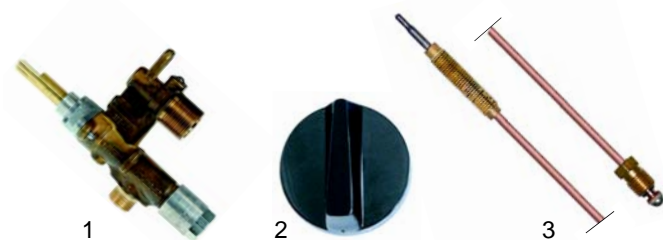

Item	Order	Description	Model	OEM
1	102055	thermocouple 450/M81		
1	102233	thermocouple 750/M81		
1	102058	thermocouple 1000/M81		
1	102235	thermocouple 450/M10x1		
1	102079	thermocouple 750/M10x1		
1	102074	thermocouple 1000/M10x1		
2	102219	thermocouple 450/M8x1		
2	102221	thermocouple 750/M8x1		
2	102223	thermocouple 1200/M8x1		
2	102226	thermocouple 450/M10x1		
2	102228	thermocouple 750/M10x1		
2	102229	thermocouple 1000/M10x1		

Item	Order	Description	Model	OEM
1	102878	electrode holder		
2	102863	electrode		

Single devices

Item	Order	Description	Model	OEM
1	210232	hob		90601
2	210233	top grate, 3,5kw, 5,8kw		8319
3	210234	top grate, 9,3kW		8324

Item	Order	Description	Model	OEM
1	210235	wok ring, 5,8kW		8360
2	210236	wok ring, 9,3kW		70648
3	210001	top grate (CNS)		98.801
3	210050	top grate (iron chromium-plated)		

Diverses

Item	Order	Description	Model	OEM
1	104607	burner, 2,9kW		8670
2	104608	aeration tube		