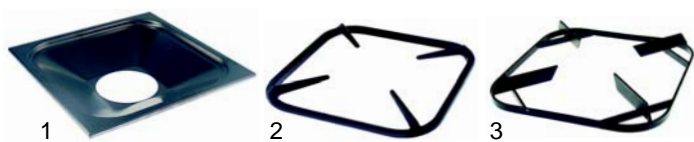

Single devices

Item	Order	Description	Model	OEM
1	210232	hob		90601
2	210233	top grate, 3,5kw, 5,8kw		8319
3	210234	top grate, 9,3kW		8324