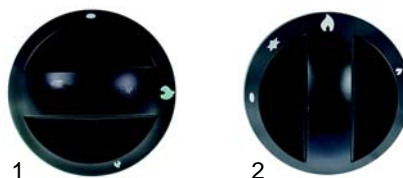

Item	Order	Description	Model	OEM
1	104610	burner/compl., 9,3kW, with piezoelectric igniter		8605
2	104612	burner/compl., 5,8kW, with pilot burner		8607

Item	Order	Description	Model	OEM
2	104726	burner/compl., 9,3kW, with pilot burner		8608
3	104727	burner/compl., 12,8kW, with pilot burner		8609

Pos.	Order	Description	Model	OEM
1	104728	burner/compl., 12,8kW, with pilot burner + piezoelectric igniter		8606

Gas taps (without jet size used/use old nozzles)

Item	Order	Description	Model	OEM
1A	106040	gas tap without ignition flame, flattening horizontal		
1B	106041	gas tap without ignition flame, flattening Vertical		
2A	106042	gas tap with ignition flame, flattening horizontal		
2B	106043	gas tap with ignition flame, flattening vertical		