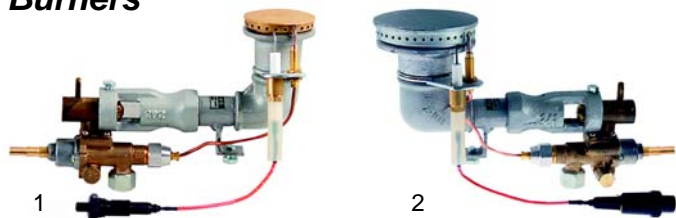

OBRÓBKA TERMICZNA

Części zamienne do urządzeń: HEIDEBRENNER

GASTROPARTS Sp. J.

Klonowica 37
87-100 Toruń
tel. +48 56 657 00 68
fax +48 56 657 00 67
gastroparts@gastroparts.pl

Burners

Item	Order	Description	Model	OEM
1	104725	burner/compl., 3,5kW, with piezoelectric igniter		8603
2	104609	burner/compl., 5,8kW, with piezoelectric igniter		8604

Item	Order	Description	Model	OEM
1	104610	burner/compl., 9,3kW, with piezoelectric igniter		8605
2	104612	burner/compl., 5,8kW, with pilot burner		8607

Item	Order	Description	Model	OEM
2	104726	burner/compl., 9,3kW, with pilot burner		8608
3	104727	burner/compl., 12,8kW, with pilot burner		8609

Pos.	Order	Description	Model	OEM
1	104728	burner/compl., 12,8kW, with pilot burner + piezoelectric igniter		8606

Gas taps (without jet size used/use old nozzles)

Item	Order	Description	Model	OEM
1A	106040	gas tap without ignition flame, flattening horizontal		
1B	106041	gas tap without ignition flame, flattening Vertical		
2A	106042	gas tap with ignition flame, flattening horizontal		
2B	106043	gas tap with ignition flame, flattening vertical		