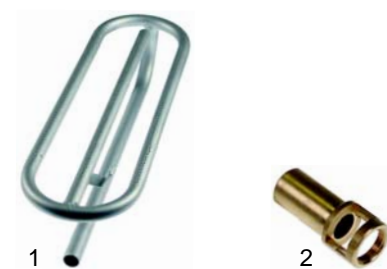

Diverses

Item	Order	Description	Model	OEM
1	104607	burner, 2,9kW		8670
2	104608	aeration tube