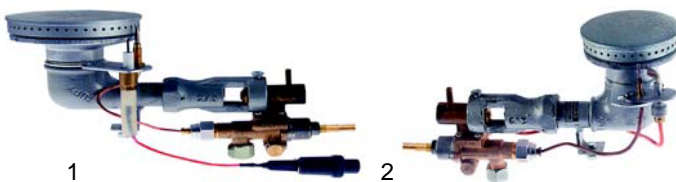

OBRÓBKA TERMICZNA

Części zamienne do urządzeń: HEIDEBRENNER

GASTROPARTS Sp. J.

Klonowica 37
87-100 Toruń
tel. +48 56 657 00 68
fax +48 56 657 00 67
gastroparts@gastroparts.pl

Burners

Item	Order	Description	Model	OEM
1	104725	burner/compl., 3,5kW, with piezoelectric igniter		8603
2	104609	burner/compl., 5,8kW, with piezoelectric igniter		8604

Item	Order	Description	Model	OEM
1	104610	burner/compl., 9,3kW, with piezoelectric igniter		8605
2	104612	burner/compl., 5,8kW, with pilot burner		8607

Item	Order	Description	Model	OEM
2	104726	burner/compl., 9,3kW, with pilot burner		8608
3	104727	burner/compl., 12,8kW, with pilot burner		8609

Pos.	Order	Description	Model	OEM
1	104728	burner/compl., 12,8kW, with pilot burner + piezoelectric igniter		8606

Gas taps (without jet size used/use old nozzles)

Item	Order	Description	Model	OEM
1A	106040	gas tap without ignition flame, flattening horizontal		
1B	106041	gas tap without ignition flame, flattening Vertical		
2A	106042	gas tap with ignition flame, flattening horizontal		
2B	106043	gas tap with ignition flame, flattening vertical		

Item	Order	Description	Model	OEM
1	111939	knob without ignition flame		
2	111941	knob with ignition flame		

Item	Order	Description	Model	OEM
1	104534	burner cover, 3,5kW, 60mm		98642
2	105943	burner cover, 5,8kW, (90mm)		8634
3	104611	burner cover, 5-8kW (90mm), with slots		8635