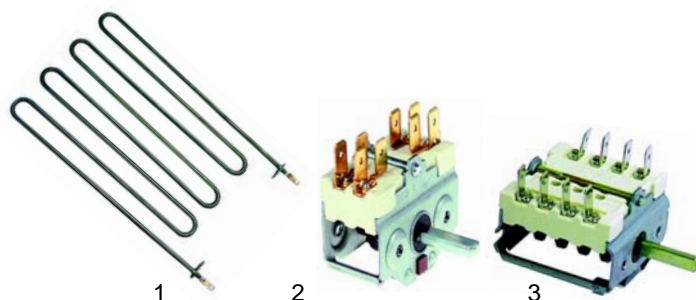

Item	Order	Description	Model	OEM
1	415645	2250W/230V		9019
2	300074	switch, 2-pole	102, 103	9020
3	300017	switch, 4-pole		9021