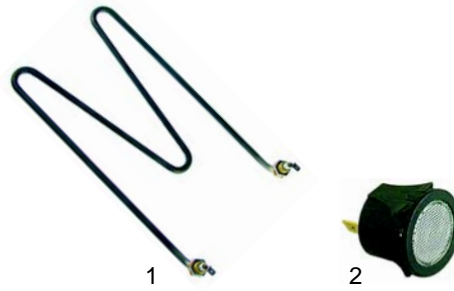

Chip scuttle tops (electric)

Item	Order	Description	Model	OEM
1	418252	1000W/230V	EFW400	9008
2	359079	signal lamp		9060