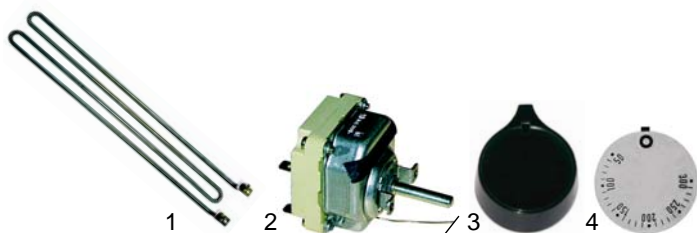

Fry tops

Item	Order	Description	Model	OEM
1	415633	1500W/230V		9005
2	375038	thermostat, 3-pole	3301, 3302, 3202, 3315, 3316, 3216	9044
3	110191	knob		9029
4	110520	symbol		9035/300