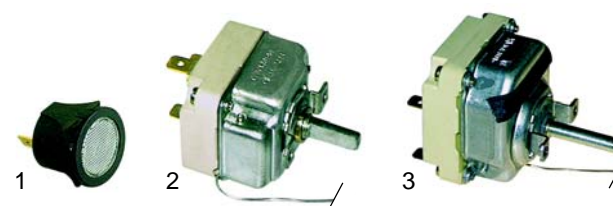

Item	Order	Description	Model	OEM
1	359079	signal lamp/complete	4301, 4302, 4303, 4102, 4106, 4107, 4108, 4202, 4206, 4207, 4208, 4306, 4307, 4308	9060
2	375001	thermostat, 1-pole		9040
3	375143	thermostat, 3-pole		9041