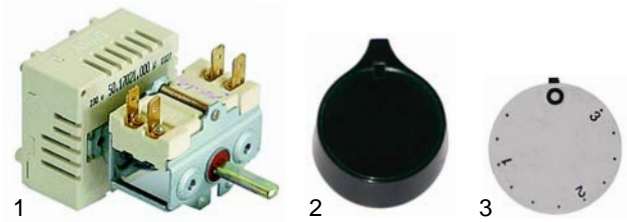

## Chargrills (electric) - ERT, ERDT

Item	Order	Description	Model	OEM
1	415633	1500W/230V	EBT400/600	9005
2	415644	400W/230V	ERT400/600/800	9013
3	418253	1260W/400V	ERDT400/600, ERDT800/1200	9025

## Chip scuttle tops (electric)

Item	Order	Description	Model	OEM
1	418252	1000W/230V	EFW400	9008
2	359079	signal lamp		9060

Item	Order	Description	Model	OEM
1	345635	energy regulator		9028
2	110191	knob	EBT_	9029
3	111881	symbol	ERT_	9035/1 - 3
4	359079	signal lamp	ERDT_	9060