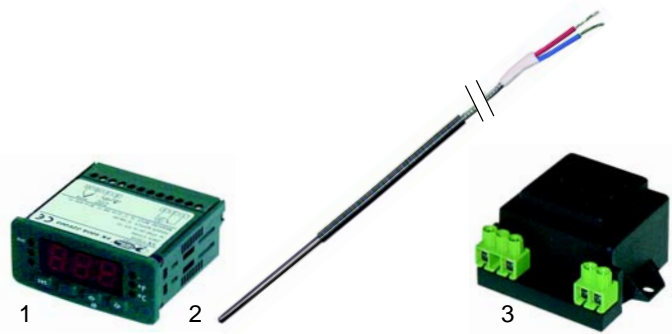

## Pizza ovens (gas)

Item	Order	Description	Model	OEM
1	105554	burner	G4	-
1	105555	burner	G6/G8	-
2	105556	ignition bridge	G4/G6	-
2	105557	ignition bridge	G8	-
3	101487	solenoid valve	G4/G6/G8	-

Item	Order	Description	Model	OEM
1	101091	gas tap, PEL23	G4,	-
2	110080	knob	G6,	-
3	110082	symbol	G8	-

Item	Order	Description	Model	OEM
1	101894	gas tap PEL21N, without ignition flame	G4,	-
2	110081	knob	G6,	-
3	110083	symbol	G8	-

Item	Order	Description	Model	OEM
1	102042	thermocouple	-	-
2	100140	ignition cable	G4,	-
3	100868	electrode	G6,	-
4	100005	piezoelectric igniter	G8	-

Item	Order	Description	Model	OEM
1	379017	electronic controller	G4,	-
2	379051	sensor	G6,	-
3	379054	transformer, 120AC	G8	-

Item	Order	Description	Model	OEM
1	301003	main switch	G4, G6, G8	-
2	301012	light switch	-	-