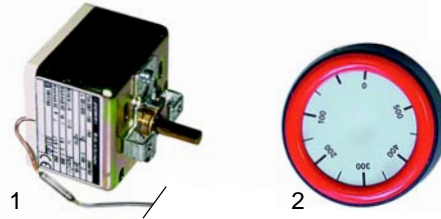

Item	Order	Description	Model	OEM
1	375103	thermostat, 500 C (Jumo)	Baby, P4/6/6/12, P44/66, F72-4/6, F108-6/9	
2	111532	knob, 500 C (Jumo)