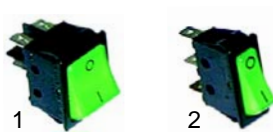

Item	Order	Description	Model	OEM
1	301003	main switch	G4, G6, G8	-
2	301012	light switch	-	-