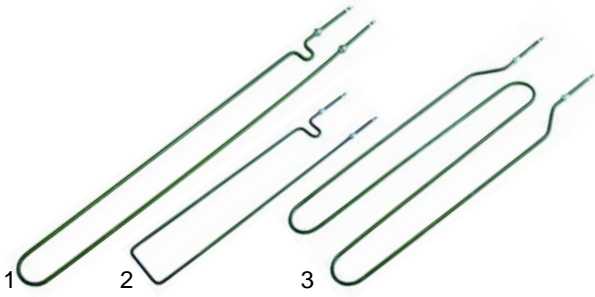

Item	Order	Description	Model	OEM
1	416838	800W/380V	P9/P12	
2	416836	1000W/230V	F72/4, F72/44	
3	416837	1500W/230V	F72/6, F72/66