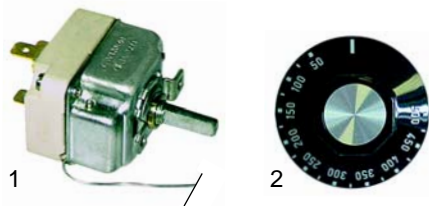

Pos.	Order	Description	Model	OEM
1	850051	firebrick, 500x500x18mm	Mini/Baby	
2	850052	firebrick, 610x610x18mm	P4/P44, E4/E44	
3	850053	firebrick, 910x610x18mm	P6/P66, E6/E66	

Item	Order	Description	Model	OEM
1	359660	bulb + housing		
2	359701	lamp holder		
3	359612	lamp	universal	
4	359661	lens nipple		