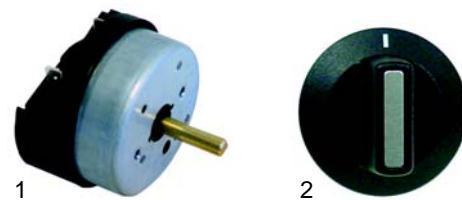

Item	Order	Description	Model	OEM
1	350049	timer, 30 Min.	DUO, DUO Four	400765
2	110163	knob		09741069