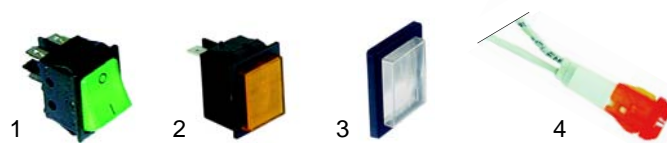

Fryers (electric)

Item	Order	Description	Model	OEM
1	415716	2000W/230V	114, 214, 149, TF4, TF4+4	1145031
2	416423	3200W/230V	ECO4, ECO4+4	300914
3	416424	3200W/230V	ECO6, ECO6+6	300915

Item	Order	Description	Model	OEM
1	415739	3000W/230V	D4	400534 400362
2	415717	1500W/230V	D6	400532 400360
3	415738	2000W/230V	D8	400533 400361

Item	Order	Description	Model	OEM
1	415742	2300V/230V	FT4, FT4+4, FT6, FT8	100947
2	415743	3750W/400V	215, 219, TF6	21550015

Item	Order	Description	Model	OEM
1	415741	7500W/3 phases 230V	FF21, FF41, FF42, FF_21, FF_41, FF_42	600644 101105
2	416425	11400W/3 phases 230V	FF31, FFS31, FFE31, FFM31	100744 300950

Item	Order	Description	Model	OEM
1	301003	switch, 2-pole	FT4,	400627
2	359156	signal lamp	FT6,	400698
3	301036	protective cover	FT8	400647
4	359258	signal lamp	ECO_	400771

Item	Order	Description	Model	OEM
1	359098	signal element/green		400365
1	359118	signal element/clear		400366
2	359097	lamp holder/green	D4, D6, D8	400367
3	359257	lamp holder/yellow		400368
4	359230	signal lamp		400543
5	359231	signal lamp	FF_, FFS_	400544