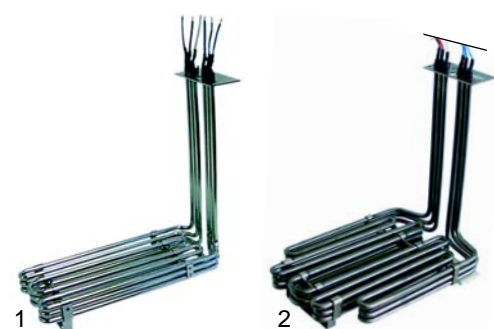

Item	Order	Description	Model	OEM
1	415741	7500W/3 phases 230V	FF21, FF41, FF42, FF_21, FF_41, FF_42	600644 101105
2	416425	11400W/3 phases 230V	FF31, FFS31, FFE31, FFM31	100744 300950