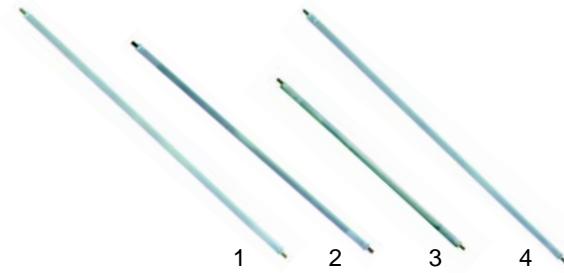

Salamander/pizza ovens

Item	Order	Description	Model	OEM
1	415301	190W/230V, 420mm	FU231	23050001
2	415302	400W/230V, 420mm	DUO, DUO Four	600005 400595
3	415309	400W/230V, 340mm	SAL I	12050000
4	415313	420W/230V, 450mm	SA II	25550001