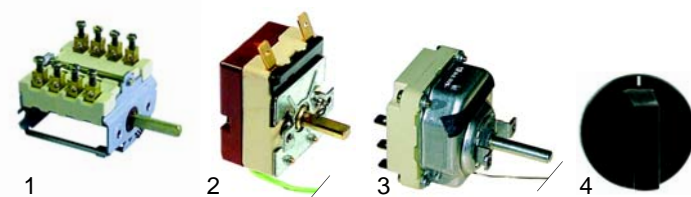

Item	Order	Description	Model	OEM
1	300080	switch		21558010
2	375527	thermostat, 1-pole		100374
3	375043	thermostat, 3-pole	TF6/8	09580111
4	110258	knob		09741058

F Suitable for Fri Fri