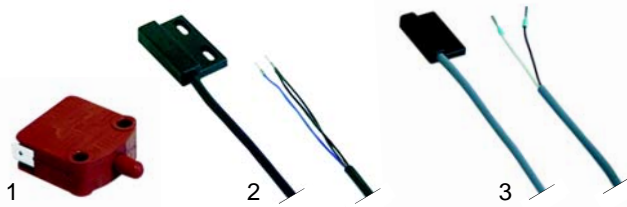

Small appliances and single devices

Item	Order	Description	Model	OEM
1	345060	micro switch	FT_, FF_	400547
2	345808	magnetic switch	FFS_ bis1998, FFE_, FFM_, FFE Digital, FFM Digital	400906 101418
3	345217	magnetic switch	FFS_ ab 1998	400857