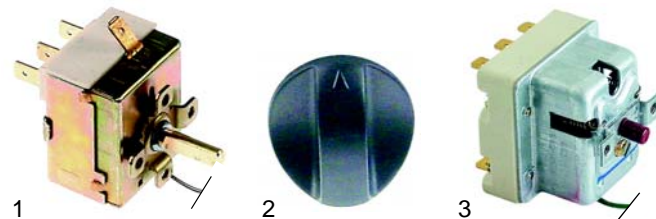

Item	Order	Description	Model	OEM
1	375543	thermostat	FR_,	3064
2	111550	knob	FLT_,	3096
3	375290	safety thermostat	FLT	03299/A