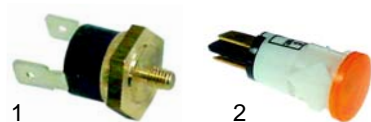

Item	Order	Description	Model	OEM
1	390323	safety thermostat	FRY-TOP 60	VETRTERMSICU
2	359143	signal lamp		GRILLLAMPAD