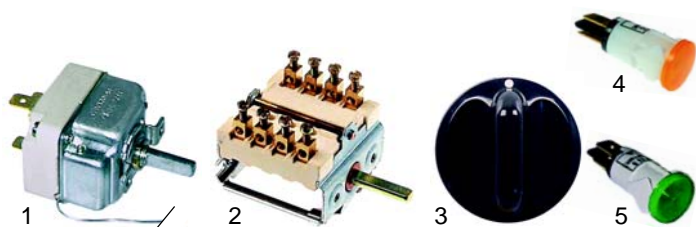

Item	Order	Description	Model	OEM
1	375002	thermostat	FBSL	GRILLTERMOS
2	300176	switch	FBSR	03227/A
3	111584	knob	FBMR	GRILLTERMOSMA
4	359143	signal lamp	FBD	
5	359142	signal lamp	FBDL	GRILLLAMPAD

F

Suitable for Forved