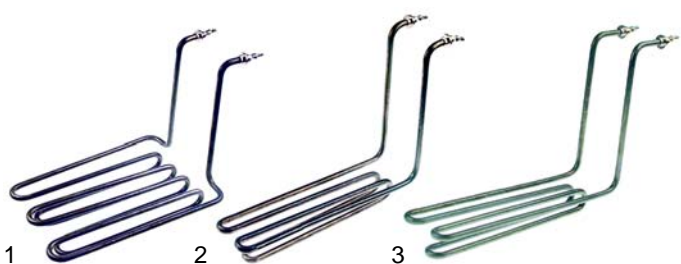

Fryers

Item	Order	Description	Model	OEM
1	416888	3500W/7230V	FR6, FR6+6, FR7, FR7+7, FLT8B, FLT8+8B	3955
2	416889	2000V/230V	FLT8S, FLT8+8S	3966
3	416890	1670W/230V	FLT12, FLT12+12	3111