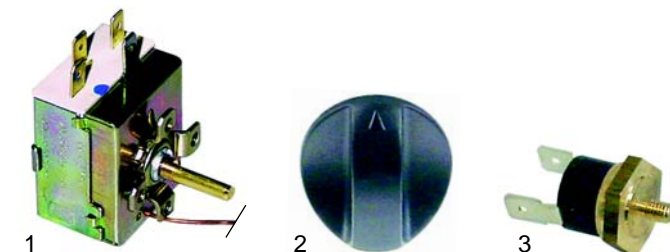

Item	Order	Description	Model	OEM
1	390006	thermostat	FV53, FV63, FV75, FV100,	VETRETERMOS
2	111550	knob	FSP60, FSP100,	VETREMANTERM
3	390323	safety thermostat	SCP1, SCB2, FLXC, FLXC/A	VETRETERMSICU