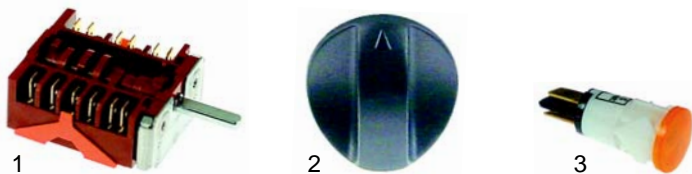

Item	Order	Description	Model	OEM
1	300177	switch	EK1	SNACKCOMMUT
2	111550	knob	EK2-2	SNACKMANCUC
3	359143	signal lamp	EK2-1	GRILLLAMPAD