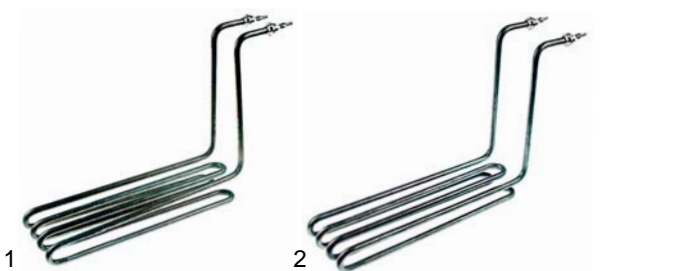

Item	Order	Description	Model	OEM
1	416891	3000W/7230V	FLT12S, FLT12+12S, FLT30B, FLT30M, FLT20, FLT20+20	3108
2	416892	4000W/230V	FLT20BS, FLT20+20BS	3108A