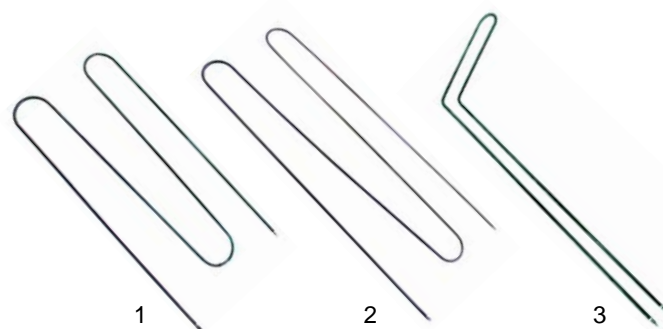

Item	Order	Description	Model	OEM
1	416884	700W/230V	FV75	VETRRES03
2	416885	900W/230V	FV100	VETRRES04
3	416886	750W/230V	FSP60, FSP100	SCALDRESIST