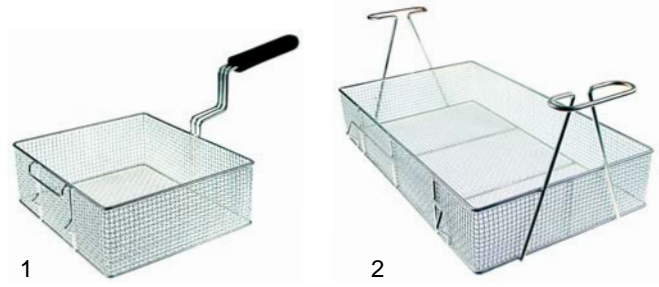

Item	Order	Description	Model	OEM
1	970375	fryer basket	FLT20	FRIGCEST20
2	970376	fryer basket	FLT30	3323