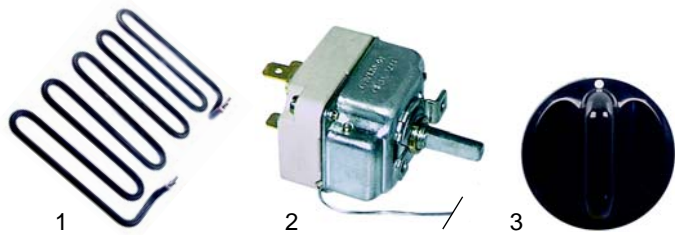

Fry tops

Item	Order	Description	Model	OEM
1	416880	1700W/230V	FRY-TOP 60	GRILLRES04
2	375002	thermostat		GRILLTERMOS
3	111584	knob		GRILLTERMOSMA

Item	Order	Description	Model	OEM
1	390323	safety thermostat	FRY-TOP 60	VETRTERMSICU
2	359143	signal lamp		GRILLLAMPAD