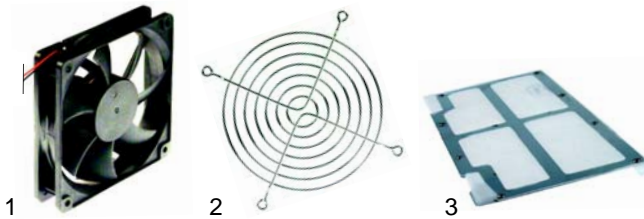

Item	Order	Description	Model	OEM
1	601205	fan		65/_Z20,105/_Z20
2	601206	protective grid	universal	65/_Z19,105/_Z19
3	693373	filter		65/_Z21,105/_Z21