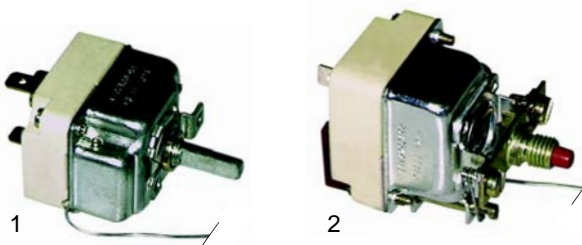

Fryers (gas)

Item	Order	Description	Model	OEM
1	375004	thermostat, 1-pole		05000087150
2	390060	safety thermostat		05750107250