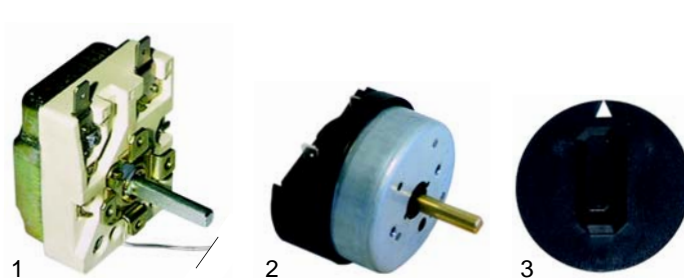

Fryers (electric)

Item	Order	Description	Model	OEM
1	n. l. a.	thermostat, 3-pole		05050033650
2	375410	thermostat, 3-pole		05050033650

Boiling pans (mechanical)

Item	Order	Description	Model	OEM
1	540744	safety group		05030033801
2	540836	filling funnel		05030031601

Hot air ovens (electric)

Item	Order	Description	Model	OEM
1	390070	thermostat, 1-pole		305150068450
2	350049	timer, 30min		305000080050
3	110365	knob		305000040540

F Suitable for Foem

Item	Order	Description	Model	OEM
1	540827	pressure relief valve, 3/4"		05030032301
2	540721	safety valve, 1 1/4"		05030032201