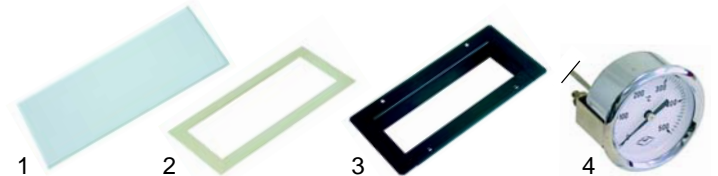

Item	Order	Description	Model	OEM
1	693100	window glass		C01200
2	693101	gasket		C01262
3	693102	housing		C01263
4	541054	thermometer, 500 C		C01270