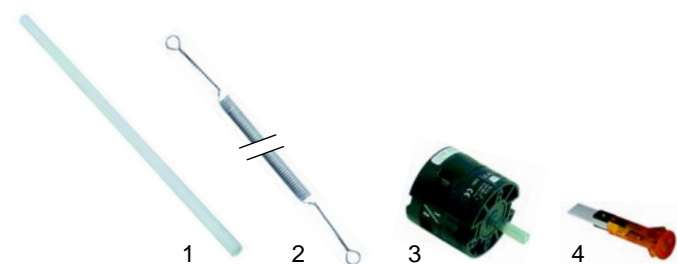

Toasters (pass)

Item	Order	Description	Model	OEM
1	416486	quartz tube		C01019
2	416564	heating element	TOC	C01020
3	345993	switch 0-I		C01043
4	359140	signal lamp		C01039