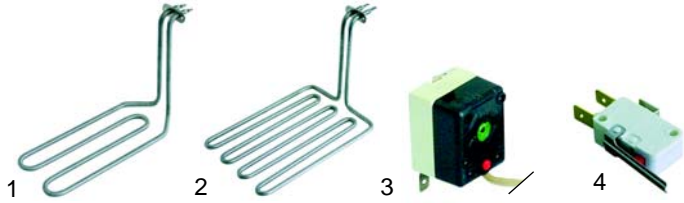

Fryers

Item	Order	Description	Model	OEM
1	416641	2000W/230V	FT4/44	C01116
2	416642	3250W/230V	FT8/88, SF9/99	C01117
3	375195	safety thermostat	FT4/44, FT8/88,	C01110
4	345255	micro switch	SF9/99	C01109