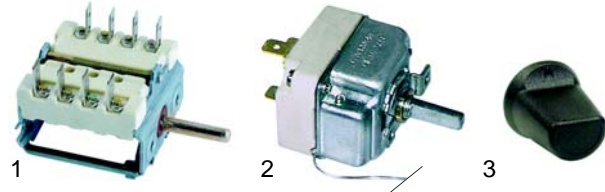

Salamander

Item	Order	Description	Model	OEM
1	416635	3000W/230V		C01279
2	380015	energy regulator	SAL600	C01953
3	110829	knob		C01954
4	359143	signal lamp		C01108

Crepes makers

Item	Order	Description	Model	OEM
1	416636	2000W/230V		C01765
2	390187	safety thermostat	CRP,	C01942
3	359139	signal lamp	CRP2	C01948
4	359140	signal lamp		32W2970