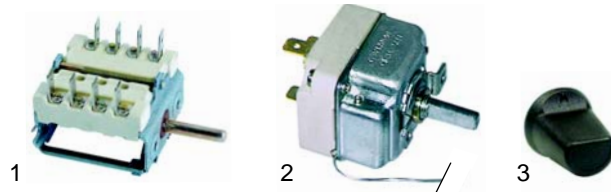

Item	Order	Description	Model	OEM
1	300124	switch		PR10007
2	375002	thermostat, 300 C	D3S	PR10009
3	110374	knob		PR10008