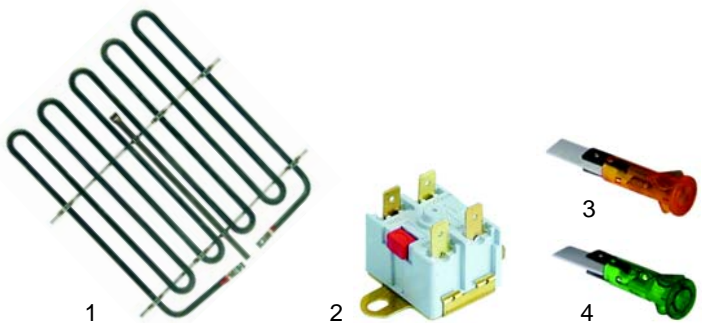

Item	Order	Description	Model	OEM
1	416173	850W/230V (lower)	DLV, DLA	PR13007
2	390187	safety thermostat	series „E“/“S“, DLV, DLA	PR10015
3	359140	signal lamp		PR10010
4	359139	signal lamp		PR10006