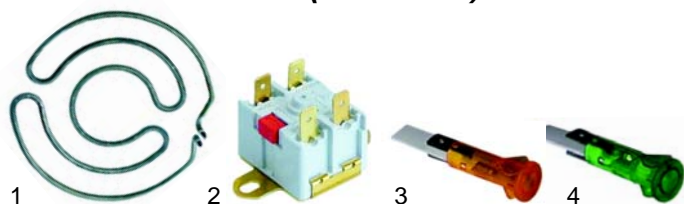

Pancake devices (electrical)

Item	Order	Description	Model	OEM
1	416636	2000W/230 V		PR30001
2	390187	safety thermostat		PR10015
3	359140	signal lamp	D3S	PR10010
4	359139	signal lamp		PR10006