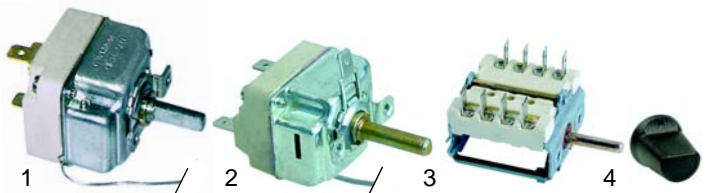

Contact grills

Item	Order	Description	Model	OEM
1	416145	1000W/230V (upper)	series „E“ series „S“	PR10003
2	416146	1200W/230V (upper)		PR103/1
3	416147	1500W/230V		PR103/2

Suitable for Faba

Item	Order	Description	Model	OEM
1	345646	switch/lamp (combination)	P2/P3	PR40027
2	345647	switch (double)	Maxigrill	PR4G026
3	359140	signal lamp	P4/P6, Maxigrill	PR10010
4	390096	thermostat	P2/P3/P4/P6	PR40026

Item	Order	Description	Model	OEM
1	390187	safety thermostat	P2/P3/P4/P6, Maxigrill	PR10015
2	360149	timer		PR40014
3	110889	knob		PR40016

Pos.	Order	Description	Model	OEM
1	693047	insulating part		PR405/6 PR405/7

Item	Order	Description	Model	OEM
1	416148	800W/230V (lower)	series „E“ series „S“	PR10013
1	416145	1000W/230V (lower)		PR10003
2	416146	1200W/230V (lower)		PR103/1

Item	Order	Description	Model	OEM
1	416173	850W/230V (lower)	DLV, DLA	PR13007
2	390187	safety thermostat	series „E“/“S“, DLV, DLA	PR10015
3	359140	signal lamp		PR10010
4	359139	signal lamp		PR10006

Item	Order	Description	Model	OEM
1	375002	thermostat, 300 C	series „E“/“S“	PR10009
2	375253	thermostat, 480 C	ceramic DLV	PR13012
3	300124	switch	series „E“/DLV	PR10007
4	110374	knob	DLV, steel DLA	PR10008