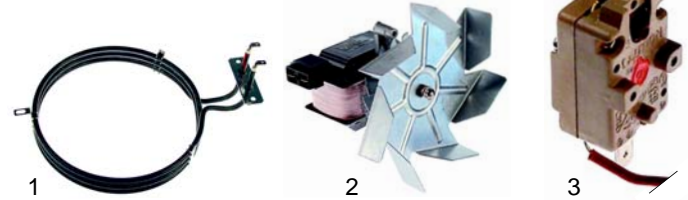

Hot cupboards (electric)

Item	Order	Description	Model	OEM
1	418345	1600W/230V		3710004
2	601281	fan/compl.	universal	3740010
3	375767	safety thermostat		3700014