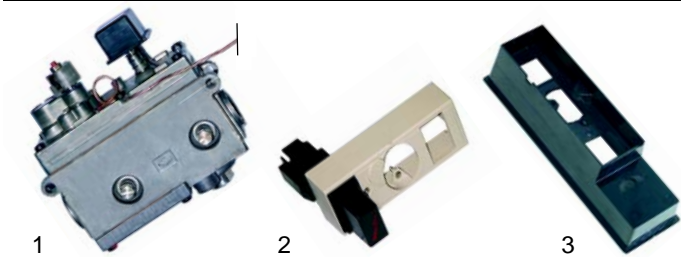

## Fryers (gas)

Item	Order	Description	Model	OEM
1	105382	burner	GM10/20/25	15100001
2	105383	burner	GM2532/ GMD2532	15100003
3	105384	burner	GM2542/ GMD2542	15100004

Item	Order	Description	Model	OEM
1	101434	Minisit controller		00032390
2	101136	cover with piezoelectric igniter	universal	00032410
3	101774	cover		00032420