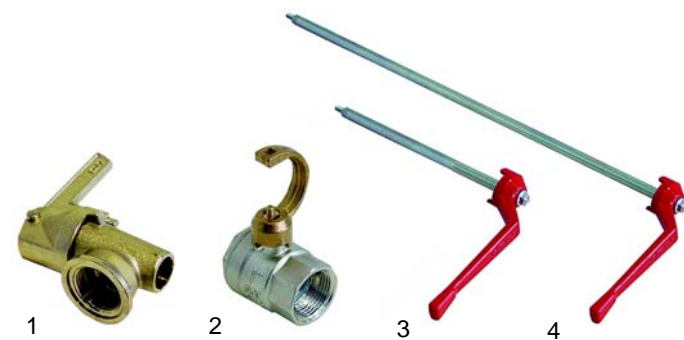

## Baskets

Item	Order	Description	Model	OEM
1	970190	basket 1/1	EB6	00030560
2	970191	basket 1/1	EB8	00030570
3	970193	basket 1/2	EB12, EM12	00030581

Item	Order	Description	Model	OEM.
1	970192	basket 1/4	EB12, EM12	00030580
2	970282	basket 1/1	EB18	00030630
3	970279	basket 1/2	EM20	00030591 00035843

Item	Order	Description	Model	OEM
1	970284	basket 1/1	EM20	00030590
2	970285	basket 1/1	EM20/900	00030600
3	970286	basket 1/2	EM35	00030611

Item	Order	Description	Model	OEM
1	540260	drain tap	universal, desk devices	00030400
2	540751	drain tap	universal, box devices	3041, 13110001
3	540752	extension, 165 mm		00030450
4	540753	extension, 400 mm		00030470