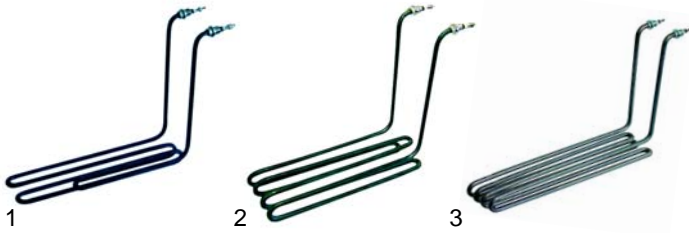

Item	Order	Description	Model	OEM
1	415923	2000W/230V	EB12 (6kW), EM12	00033141
2	415924	3000W/230V	EB12 (9kW), EM12	00033142
3	416782	3300W/230V	EM20 (8,4kW)	00033150 00033151