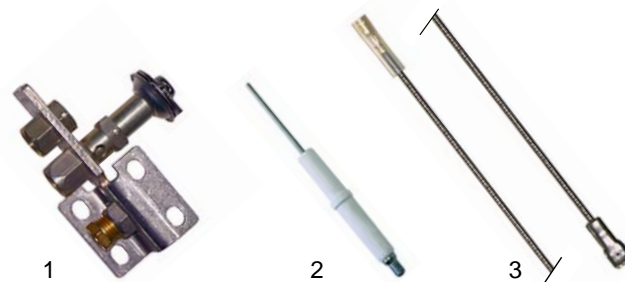

Item	Order	Description	Model	OEM
1	100049	pilot burner	GM10/20,	00032790
2	100701	electrode	GM25/35, GM50	33110001
3	100025	ignition cable		-