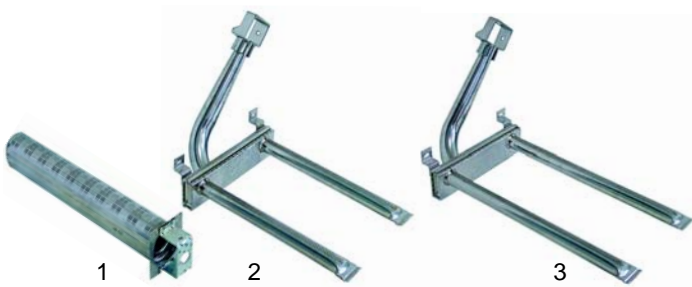

## Fryers (gas)

Item	Order	Description	Model	OEM
1	105382	burner	GM10/20/25	15100001
2	105383	burner	GM2532/ GMD2532	15100003
3	105384	burner	GM2542/ GMD2542	15100004

Item	Order	Description	Model	OEM
1	101434	Minisit controller		00032390
2	101136	cover with piezoelectric igniter	universal	00032410
3	101774	cover		00032420