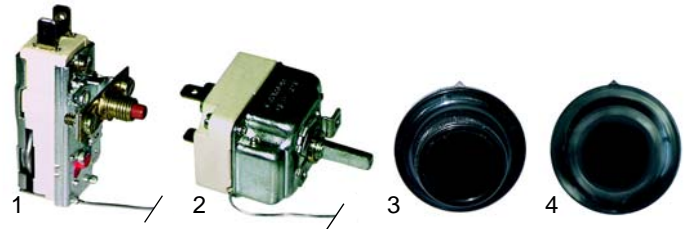

Item	Order	Description	Model	OEM
1	390176	safety thermostat	universal	3277, 22130001
2	390174	thermostat, 1-pole		3323, 22140001
3	110005	knob, 55mm	EB6	00033241
4	110006	knob, 60mm	EB8-EB12, EM_	00033250