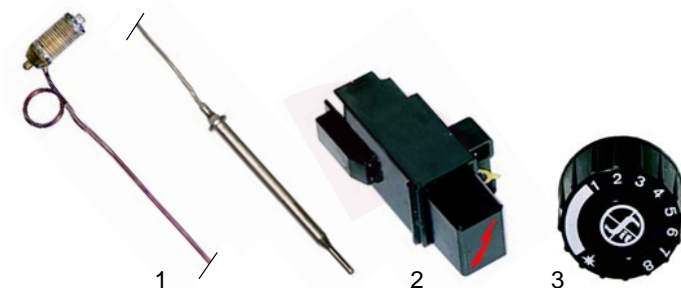

## Fryers (gas)

Item	Order	Description	Model	OEM
1	105382	burner	GM10/20/25	15100001
2	105383	burner	GM2532/ GMD2532	15100003
3	105384	burner	GM2542/ GMD2542	15100004

Item	Order	Description	Model	OEM
1	101434	Minisit controller		00032390
2	101136	cover with piezoelectric igniter	universal	00032410
3	101774	cover		00032420