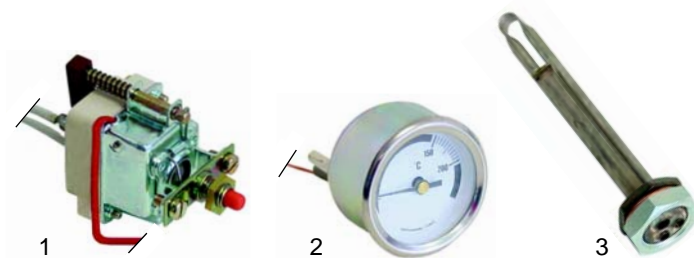

Item	Order	Description	Model	OEM
1	102105	sensor		16100030
2	100001	piezoelectric igniter	universal	00032460
3	110068	knob		16100003

Item	Order	Description	Model	OEM
1	110878	knob		00035809
2	100005	piezoelectric igniter	GM2532, GMD2532, GM2542, GMD2542	33100003
3	100046	pilot burner		33120005

Item	Order	Description	Model	OEM
1	100706	electrode	GM2532, GMD2532,	33110002
2	100015	ignition cable	GM2542, GMD2542	30140002
3	102069	thermocouple	universal	17100001

Item	Order	Description	Model	OEM
1	100049	pilot burner	GM10/20,	00032790
2	100701	electrode	GM25/35, GM50	33110001
3	100025	ignition cable		-