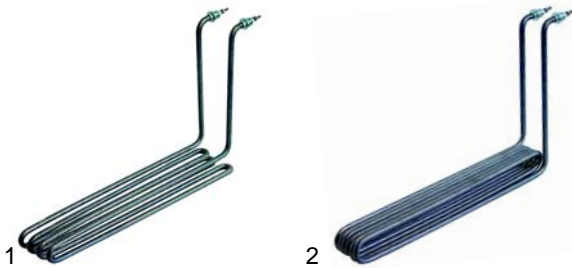

Item	Order	Description	Model	OEM
1	416782	3300W/230V	EM20 (9,9kW)	00033151
2	416783	5500W/230V	EM20 (15kW)	00033154, 00033155