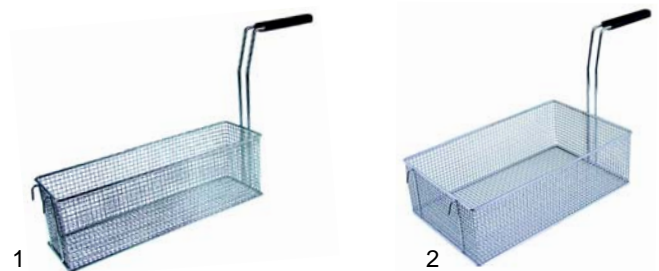

Item	Order	Description	Model	OEM
1	970299	basket 1/2	ME20, ME40,	706096
2	970300	basket 1/1	MG20, MG40	706093