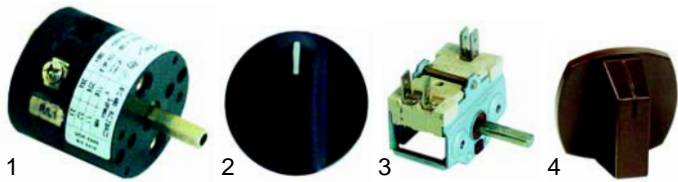

## Toasters

Item	Order	Description	Model	OEM
1	416493	quartz tube	406	484001
2	416494	500W/115V		233001
3	416495	1000W/230V	412	923003

Item	Order	Description	Model	OEM
1	359041	signal lamp		216012
2	359042	signal lamp	433, 434, 436, 437,	216016
3	390139	thermostat	438, 439, G33, G34, G37, G38, G39	921014 921046
4	110285	knob		921039

Item	Order	Description	Model	OEM
1	345547	switch	406	213001
2	110339	knob		999045
3	345579	switch	412	923011
4	110326	knob		999081

Item	Order	Description	Model	OEM
1	350028	timer		923012 222001
2	110004	knob	406, 412	999044
3	690010	pliers		433004