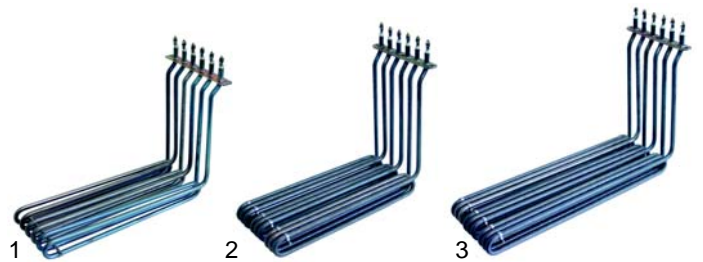

Item	Order	Description	Model	OEM
1	416506	6600W/400V	FRI12, FRI15m	230072
2	416507	8250W/400V	ME15, ME30	230073
3	416508	10950W/400V	ME20, ME40	230074