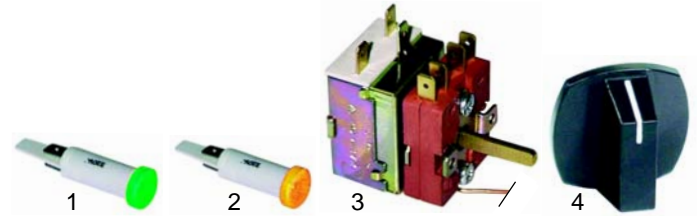

## Toasters

Item	Order	Description	Model	OEM
1	416493	quartz tube	406	484001
2	416494	500W/115V		233001
3	416495	1000W/230V	412	923003

Item	Order	Description	Model	OEM
1	359041	signal lamp		216012
2	359042	signal lamp	433, 434, 436, 437,	216016
3	390139	thermostat	438, 439, G33, G34, G37, G38, G39	921014 921046
4	110285	knob		921039