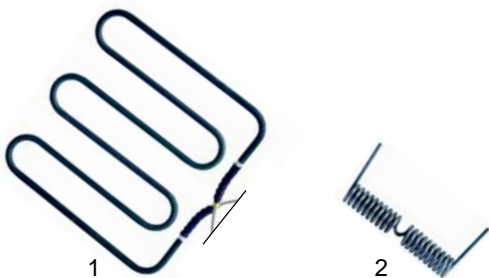

Contact grills

Item	Order	Description	Model	OEM
1	416496	700W/230V (upper)	433, 434, 436, 437,	921017
1	416497	1000W/230V (lower)	438, 439, G33, G34, G37, G38, G39	921008
2	690511	spring		921005