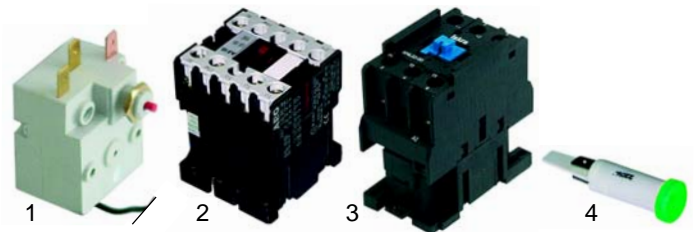

Item	Order	Description	Model	OEM
1	375507	safety thermostat	universal	236034 236045
2	380238	protection	FRI6/9/12/15m	229032
3	380423	protection	ME15/20/30/40	229016
4	359041	signal lamp		216012