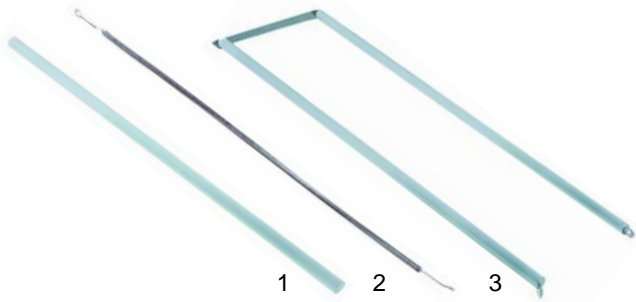

## Toasters

Item	Order	Description	Model	OEM
1	416493	quartz tube	406	484001
2	416494	500W/115V		233001
3	416495	1000W/230V	412	923003

Item	Order	Description	Model	OEM
1	359041	signal lamp		216012
2	359042	signal lamp	433, 434, 436, 437,	216016
3	390139	thermostat	438, 439, G33, G34, G37, G38, G39	921014 921046
4	110285	knob		921039