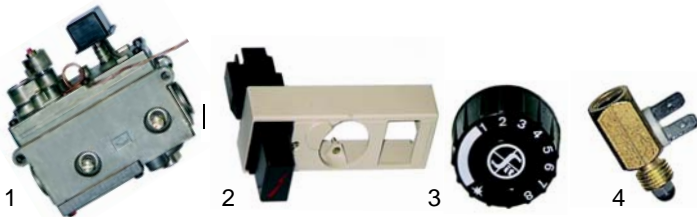

Item	Order	Description	Model	OEM
1	101131	Minisit		611001
2	101136	cover with Piezzo	MG15, MG20,	611002
3	110068	knob	MG30, MG40	447060
4	101265	interrupter		468068