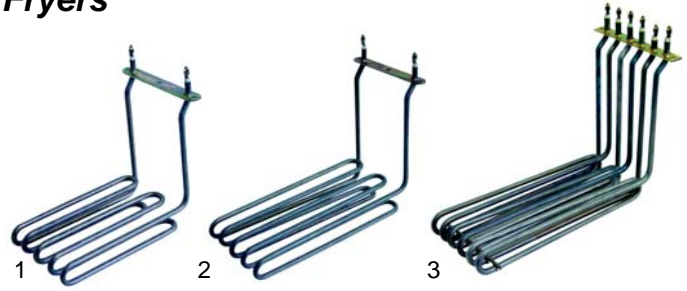

Fryers

Item	Order	Description	Model	OEM
1	416499	3300W/230V	FRI16	230069
2	416504	3300W/230V	FRI9	230070
3	416505	4950W/400V	FRT9	230068