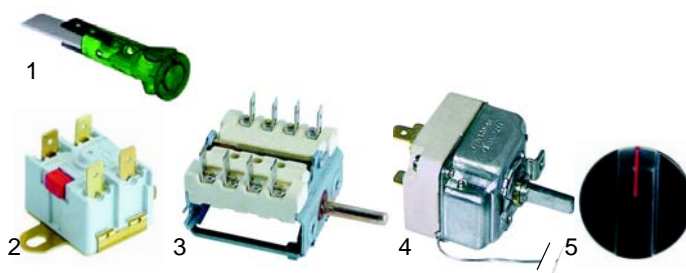

Item	Order	Description	Model	OEM
1	350032	timer		8030
2	110526	knob		8029
3	690010	pliers		8008

Pancake devices

Item	Order	Description	Model	OEM
1	416636	2000W/230V		6006
2	359139	signal lamp	X1, X2	10711/B
3	390187	safety thermostat		6011

Item	Order	Description	Model	OEM
1	300124	switch		9564
2	375002	thermostat		9010
3	110526	knob		8029

Contact grills

Item	Order	Description	Model	OEM
1	416038	800W/230V (upper)		906/A
1	416039	900W/230V (lower)	XAR, XAL, XBM, XBR, XBL	909/A
2	416197	1000W/230V (upper)		9716
2	416198	1200W/230V (lower)		9717
3	416176	1000W/230V (upper)	XAR2, XAL2	9561
3	416177	1200W/230V (lower)		9562