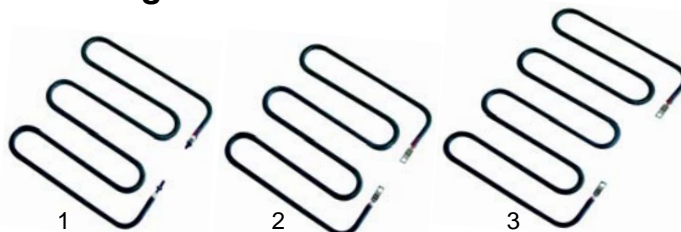

Item	Order	Description	Model	OEM
1	350032	timer		8030
2	110526	knob		8029
3	690010	pliers		8008

Pancake devices

Item	Order	Description	Model	OEM
1	416636	2000W/230V		6006
2	359139	signal lamp	X1, X2	10711/B
3	390187	safety thermostat		6011

Item	Order	Description	Model	OEM
1	300124	switch		9564
2	375002	thermostat		9010
3	110526	knob		8029

Contact grills

Item	Order	Description	Model	OEM
1	416038	800W/230V (upper)		906/A
1	416039	900W/230V (lower)	XAR, XAL, XBM, XBR, XBL	909/A
2	416197	1000W/230V (upper)		9716
2	416198	1200W/230V (lower)		9717
3	416176	1000W/230V (upper)	XAR2, XAL2	9561
3	416177	1200W/230V (lower)		9562