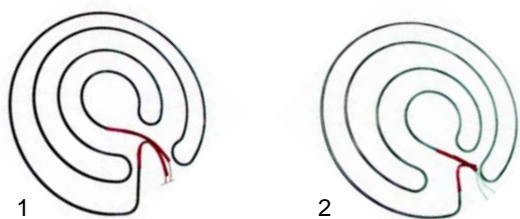

Item	Order	Description	Model	OEM
1	418050	2600W/230V	P45/electronics	ME0000043
2	418051	2600W/230V	P50/electronics	ME0000044