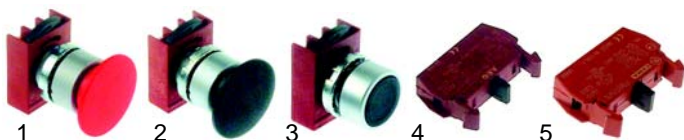

Item	Order	Description	Model	OEM
1	346325	mushroom button/red		ME0000615
2	346326	mushroom button/black		ME0000616
3	346327	push button/black	P_electronics	ME0000610
4	345779	contact, NO		ME0000620
5	345780	contact, NC		ME0000621