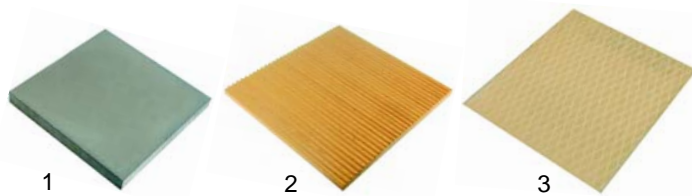

Firebricks

Item	Order	Description	Model	OEM
1	850055	300x300x30mm	Excelsior, VIP, Express, Paolo	ADNM00010
1	850056	330x330x30mm	VIP-gas	ADNM00011
2	850065	400x400x14mm	Micro	ADNM00015
3	850057	500x500x20mm	Baby, Baby95	61015 ADNM00016