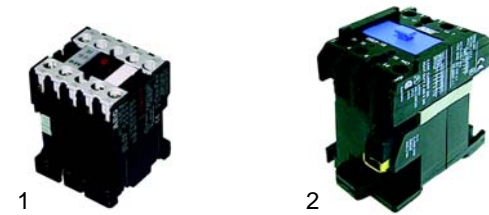

Item	Order	Description	Model	OEM
1	380238	contactor	Excelsior, VIP, Express, Baby, Paolo	ME0000590, 57141
2	380203	contactor	Excelsior, VIP, Evolution (mechanisch)	ME0000595, 57142