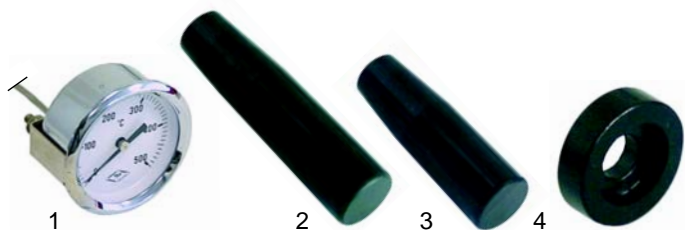

Item	Order	Description	Model	OEM
1	541054	thermometer	Express, Baby	MM0000000
2	110804	door handle 115 mm	Baby	MP0000021
3	110803	door handle 85 mm	Excelsior, Express	MP0000020
4	690026	protection ring	Excelsior	MP0000030