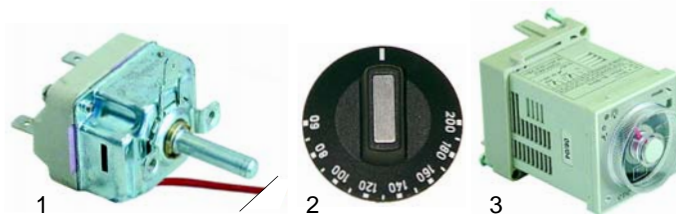

Item	Order	Description	Model	OEM
1	375273	thermostat		ME0000303, ME0000304
2	110243	knob	P_/Mech.	MP0000003
3	360104	timer	universal	ME0000571