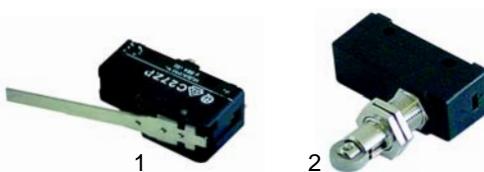

Item	Order	Description	Model	OEM
1	345125	micro switch	universal	ME0000491
2	345639	micro switch, M12x1		ME0000490