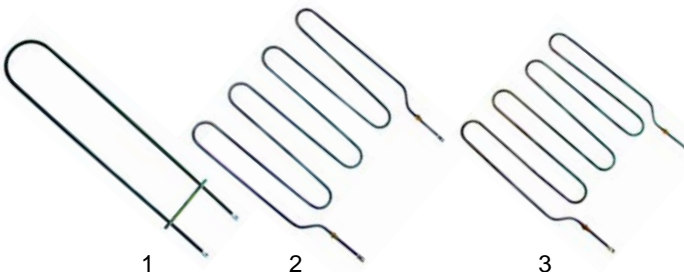

Item	Order	Description	Model	OEM
1	415916	800W/230V (upper)	Micro	
1	415677	600W/230V (lower)		
2	418053	1500W/230V (upper)		ME0000026
3	418052	800W/230V (lower)		ME0000025