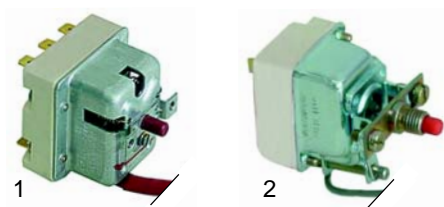

Suitable for Cuppone

Item	Order	Description	Model	OEM
1	345315	switch	Excelsior,	ME0000310
2	110619	knob	Paolo	MP0000013
3	301003	switch, 2-pole	Excelsior, Express	ME0000331, 57131
4	301012	switch, 1-pole	Express	ME0000330