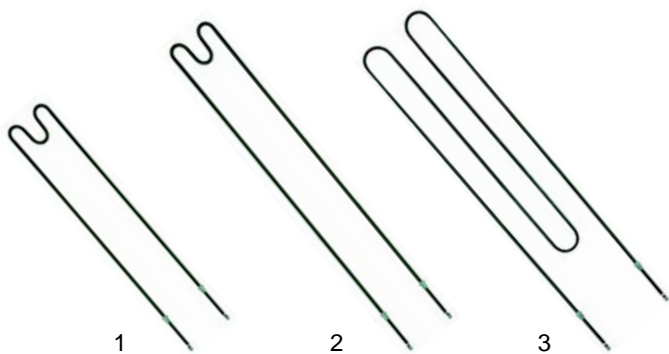

Item	Order	Description	Model	OEM
1	416435	600W/230V (lower)	Exelsior, VIP	ME0000010
1	416436	800W/230V (upper)		ME0000011
2	416437	1000W/230V (lower)		ME0000012
2	416438	1400W/230V (upper)		ME0000013
3	416439	1500W/230V (lower)		ME0000014
3	416440	2000W/230V (upper)		ME0000015