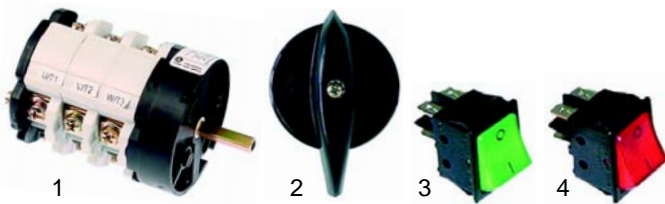

Suitable for Cuppone

Item	Order	Description	Model	OEM
1	345315	switch	Excelsior,	ME0000310
2	110619	knob	Paolo	MP0000013
3	301003	switch, 2-pole	Excelsior, Express	ME0000331, 57131
4	301012	switch, 1-pole	Express	ME0000330

no picture

Item	Order	Description	Model	OEM
1	375190	safety thermostat	MAX Mech., Excelsior, Express, Baby, Paolo, Evolution (mechanisch)	ME0000306
2	375191	safety thermostat	MAX Digital, Evolution (digital)	ME0000305
3	375626	safety thermostat	Micro	ME0000309

Item	Order	Description	Model	OEM
1	359036	signal lamp, 230V	Excelsior, Express, Baby	ME0000320
1	359336	signal lamp	Baby95	ME0000322
2	359035	signal lamp, 400V	MAX Mech.	ME0000321
3	301020	push button		ME0000332

Item	Order	Description	Model	OEM
1	380238	contactor	Excelsior, VIP, Express, Baby, Paolo	ME0000590, 57141
2	380203	contactor	Excelsior, VIP, Evolution (mechanisch)	ME0000595, 57142

Item	Order	Description	Model	OEM
1	346416	switch		ME0000311
2	110619	knob		MP0000013
3	301003	switch	Evolution /Mechanisch)	ME0000331
4	301020	push button		ME0000332