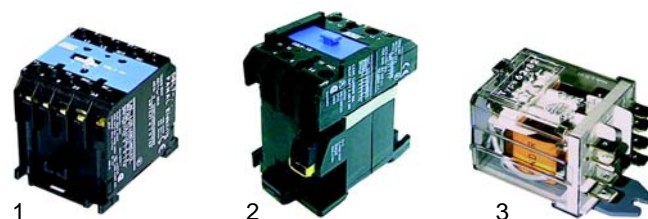

Item	Order	Description	Model	OEM
1	380212	contactor		ME0000351
2	380204	contactor		ME0000354
3	380139	relay		ME0000345