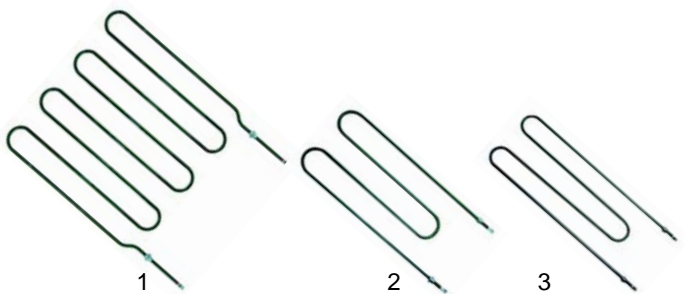

Pizza ovens (electric)

Item	Order	Description	Model	OEM
1	416433	2000W/230V (upper + center)	Baby	ME0000021
1	416434	1600W/230V (lower)		ME0000020
2	415825	600W/400V		
3	415588	800W/400V