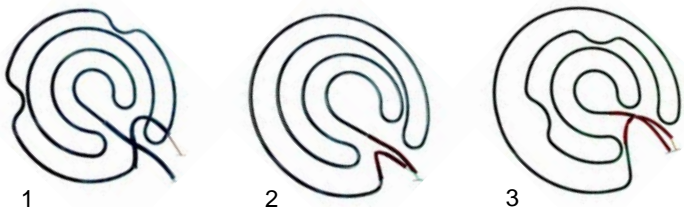

Item	Order	Description	Model	OEM
1	418047	1600W/230V	P30/electronics	ME0000040
2	418048	1600W/230V	P35/electronics	ME0000041
3	418049	2200W/230V	P40/electronics	ME0000042