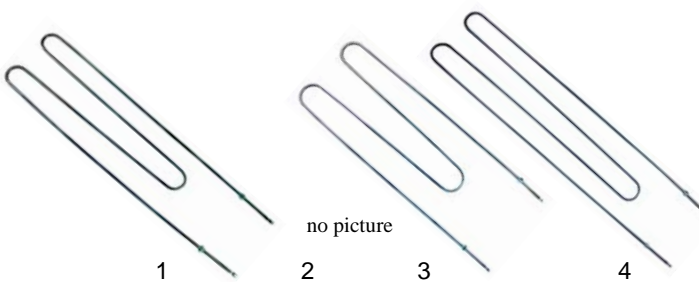

Item	Order	Description	Model	OEM
1	418054	1000W/230V (upper)	MAX4/35	ME0000061
1	418055	700W/230V (lower)	MAX8/35	ME0000060
2	418056	1600W/230V (upper)	MAX6/35	ME0000063
2	418057	1000W/230V (lower)	MAX12/35	ME0000062
3	418058	1600W/230V (upper)	MAX6/35L	ME0000067
3	418059	1000W/230V (lower)	MAX12/35L	ME0000066
4	418060	2400W/230V (upper)	MAX9/35	ME0000065
4	418061	1500W/230V (lower)	MAX18/35	ME0000064

Suitable for Cuppone