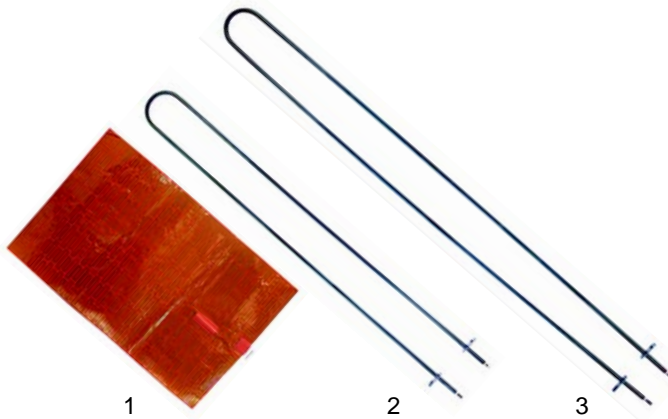

Item	Order	Description	Model	OEM
1	418012	heating element, 400W	Vista,	3154802
2	418013	heating element, 825W	Dry 1000/1200,	3014801
3	418014	heating element, 950W	Dry 1400/1600	3024801