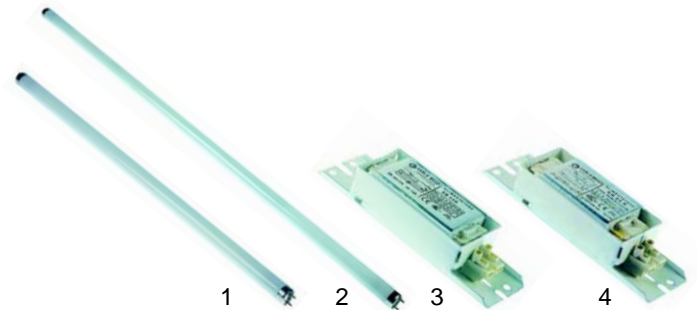

Item	Order	Description	Model	OEM
1	379207	controller		A0716
2	379052	sensor	Chef Dry 2,	D7601
3	301003	switch	Chef Dry 3	A0305
4	346321	switch (light)		A0304

Item	Order	Description	Model	OEM
1	379207	controller	Vista, Base, Dry	A0716
2	379052	sensor		D7601
3	301003	switch	Base, Dry	A0305

Item	Order	Description	Model	OEM
1	550844	cover		0064802
2	550845	lamp holder	Chef Bay 2,	0054804
3	550846	lamp holder	Chef Bay 3	0054805
4	550847	cover		0064801

Item	Order	Description	Model	OEM
1	418012	heating element, 400W	Vista,	3154802
2	418013	heating element, 825W	Dry 1000/1200,	3014801
3	418014	heating element, 950W	Dry 1400/1600	3024801