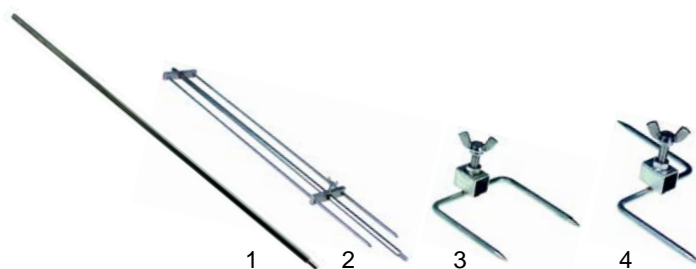

Item	Order	Description	Model	OEM
1	693491	skewer		01FABR0020
2	693492	skewer clamp/long	RPE 3, RPE 4, RPE 6	45DIV0000
3	693489	skewer clamp/single		33FATO0060
4	693490	skewer clamp/double		33FATO0040