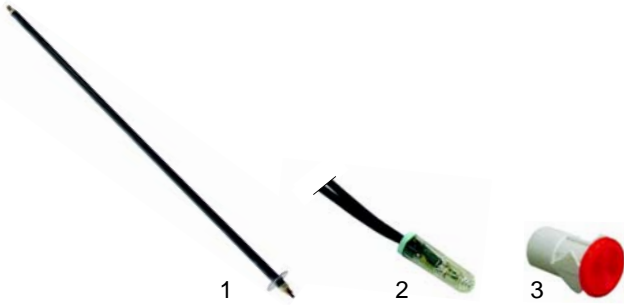

Item	Order	Description	Model	OEM
1	418348	1500W/230V, 810mm	V25,	03EFBL0030, RBL810R
2	359430	lamp	V30	EDAM010
3	359261	lamp holder		EDAM011

Pos.	Order	Description	Model	OEM
1	500799	motor	V25, V30	03KEMO0120, KEMO007