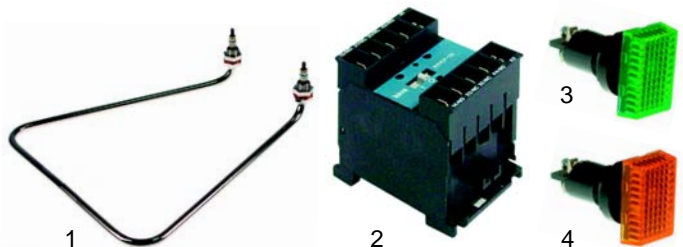

Bains-marie (electric)

Item	Order	Description	Model	OEM
1	418250	1500W/230V	BM36,	63857
2	380416	contactor	BM53,	63906
3	359861	signal lamp/green	BM70,	63922
4	359860	signal lamp/yellow	BM102	63923