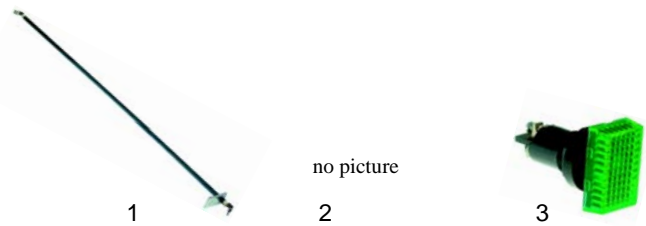

Chargrills (electric)

Item	Order	Description	Model	OEM
1	418261	330W/230V	RB38, RB53	63854
2	418264	700W/230V		63855
3	359861	signal lamp		63922